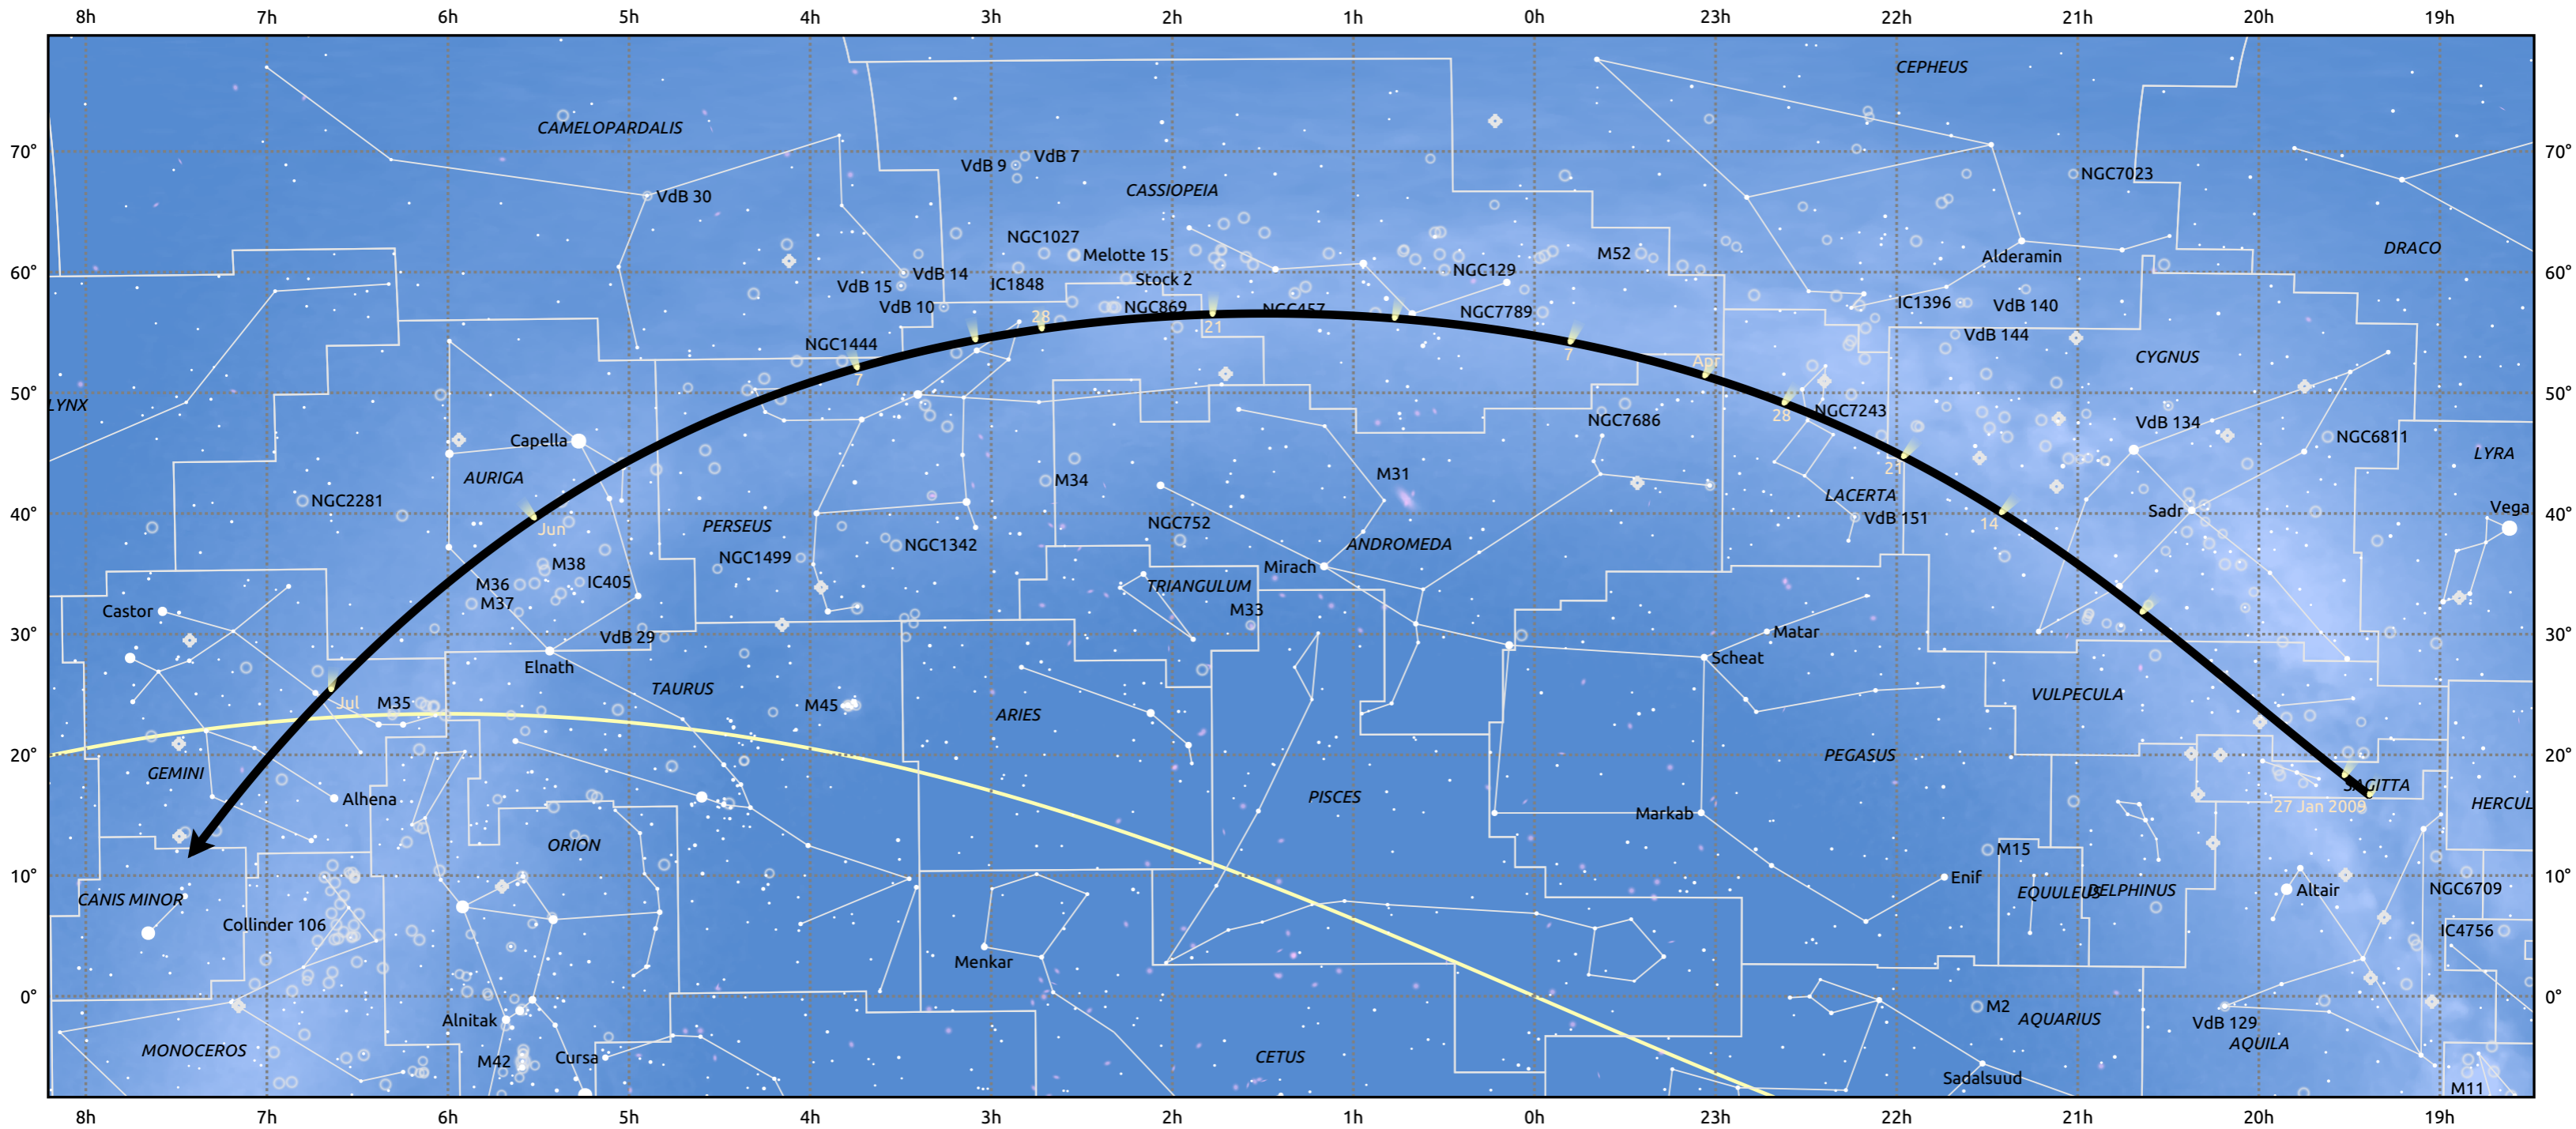

The path of C/2009 F6 (Yi-SWAN) starting on 27 Jan 2009

© Dominic Ford 2011–2025. Date markers placed at midnight UTC. Downloaded from <https://in-the-sky.org>

Magnitude scale: 6.0 5.0 4.0 3.0 2.0 1.0 0.0

Ecliptic Plane

Galaxy Bright nebula Open cluster Globular cluster Planetary nebula

Date	Mag
2009 Feb 20	11.3
2009 Mar 1	10.9
2009 Mar 15	10.3
2009 May 1	9.3
2009 Jul 1	10.8
2009 Jul 15	11.3