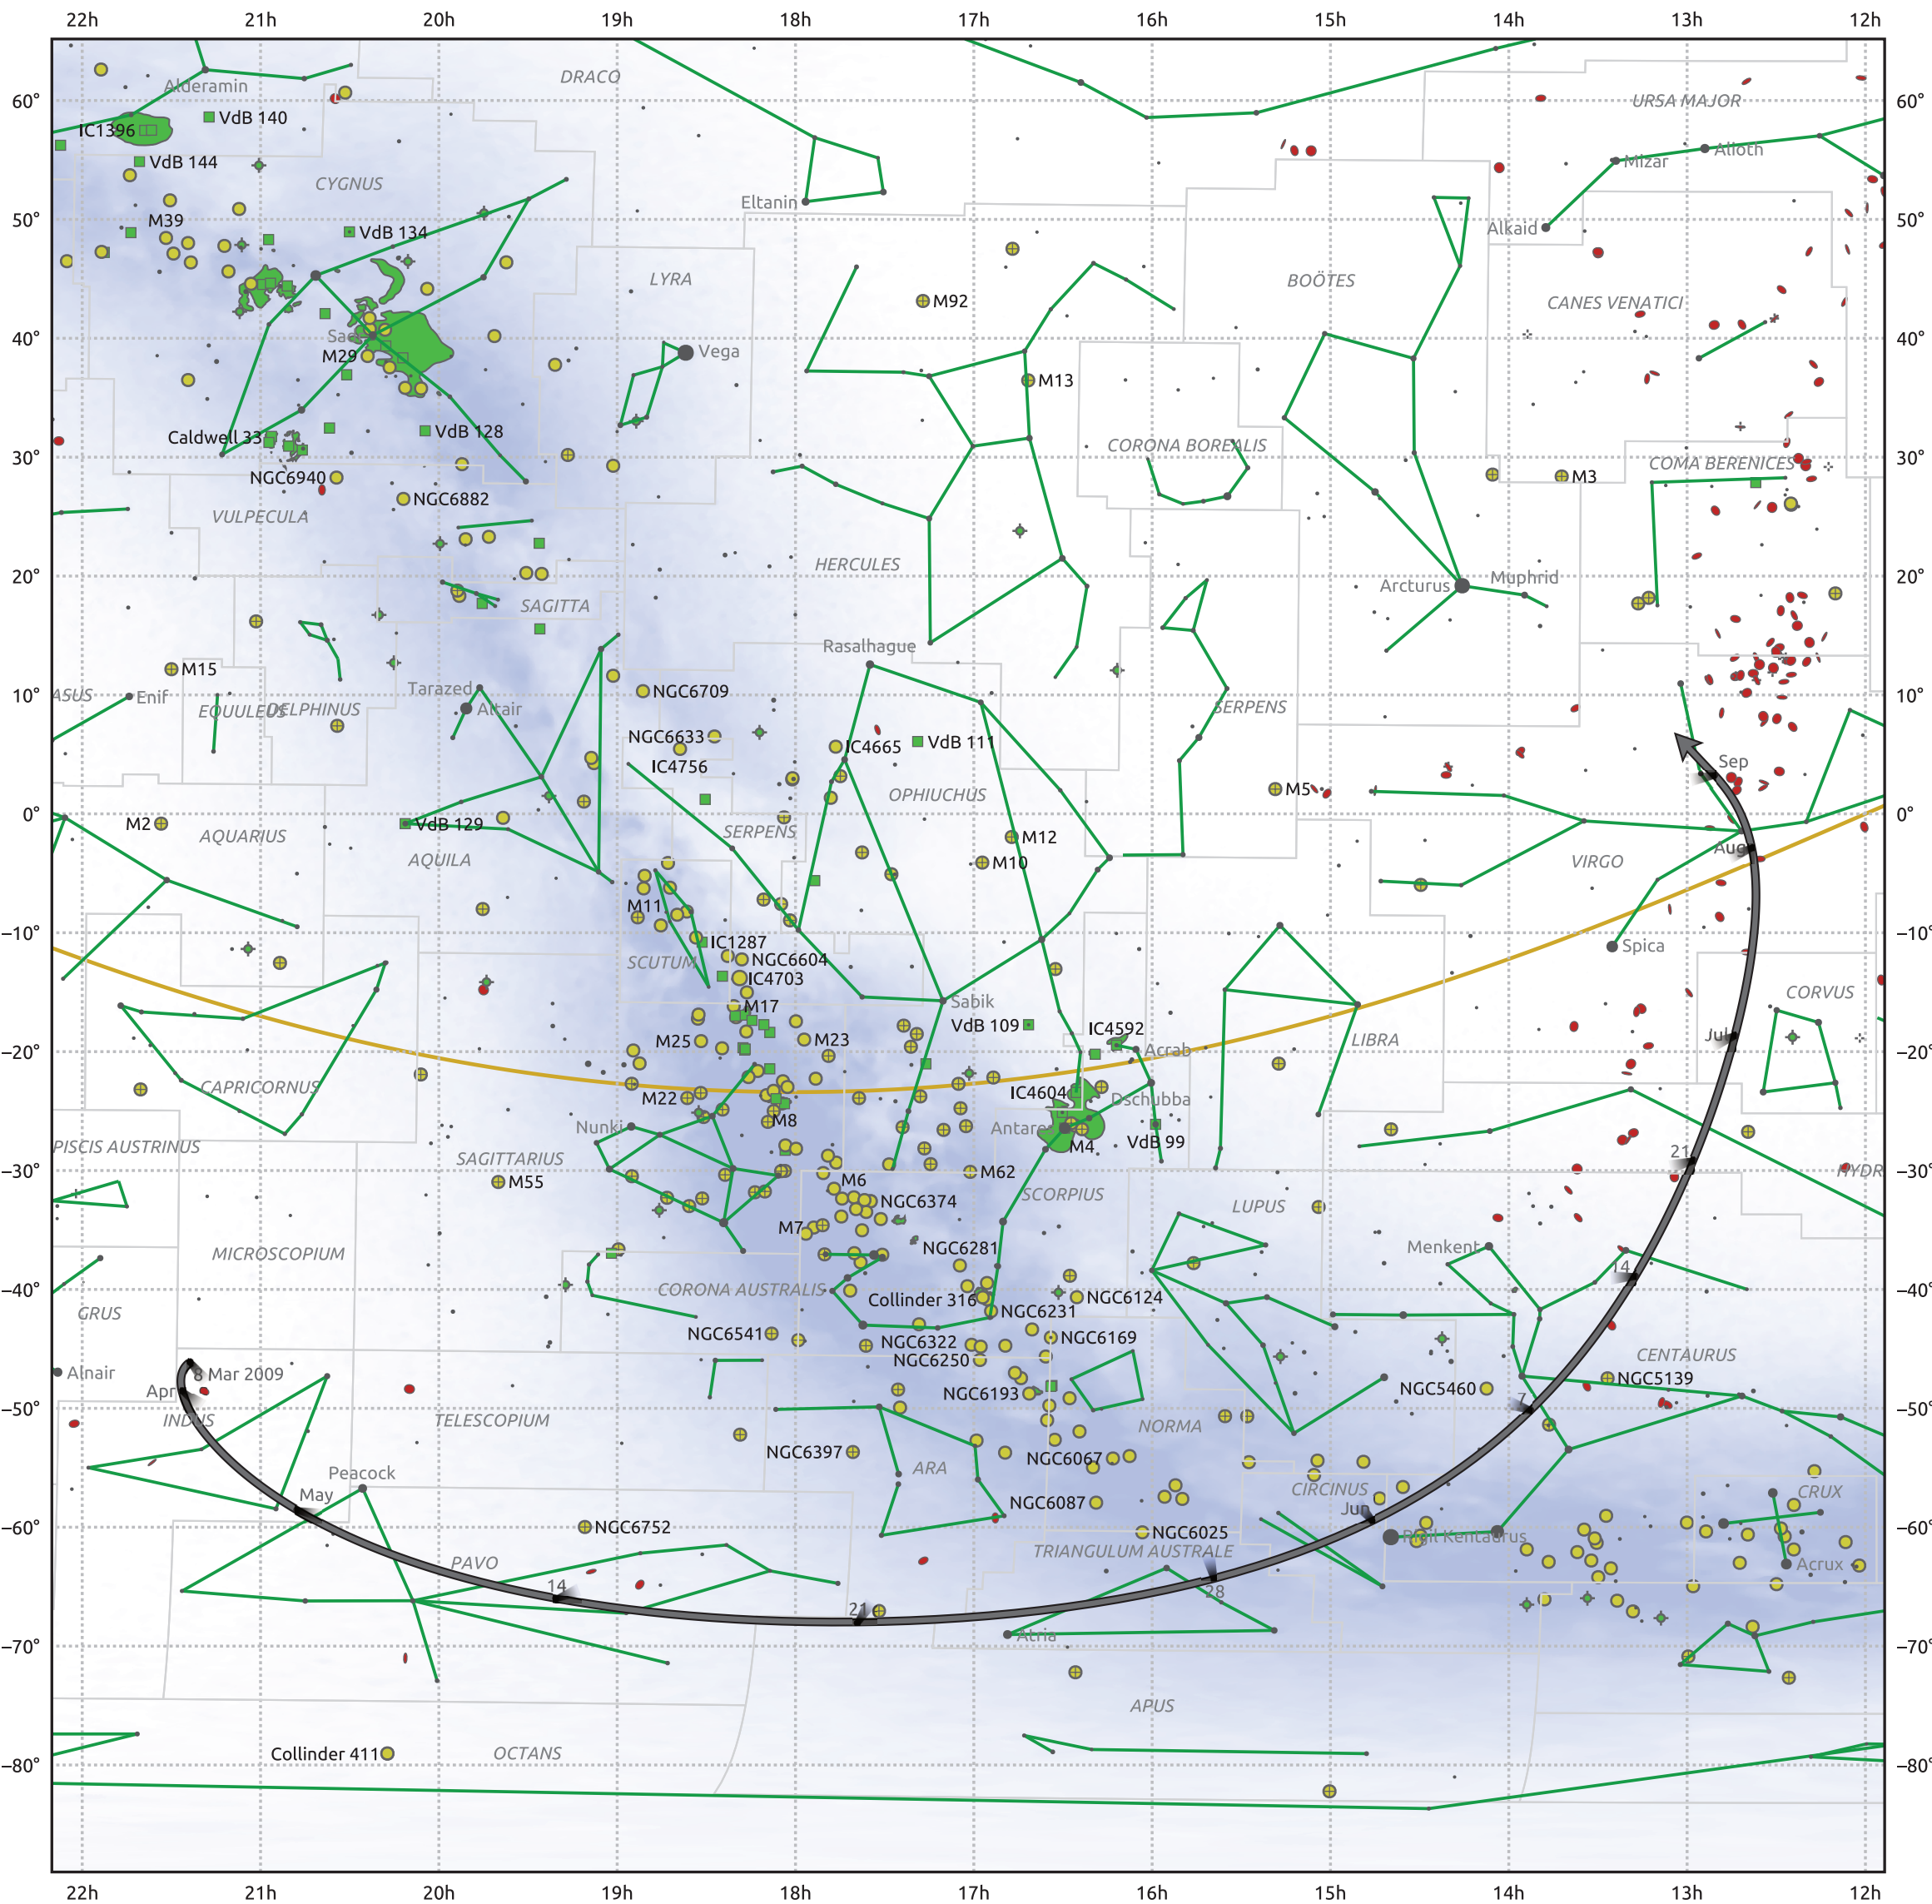

The path of C/2008 Q3 (Garradd) starting on 8 Mar 2009

© Dominic Ford 2011–2025. Date markers placed at midnight UTC. Downloaded from <https://in-the-sky.org>

Magnitude scale: -5.0 -4.0 -3.0 -2.0 -1.0 -1.0

Ecliptic Plane

Galaxy
 Bright nebula
 Open cluster
 Globular cluster
 Planetary nebula

Date	Mag
2009 Mar 25	11.6
2009 Apr 10	10.5
2009 Apr 25	9.5
2009 May 1	9.0
2009 May 10	8.4
2009 May 29	7.4
2009 Jul 1	7.9
2009 Jul 12	8.4
2009 Aug 2	9.4
2009 Aug 22	10.4
2009 Sep 1	10.9