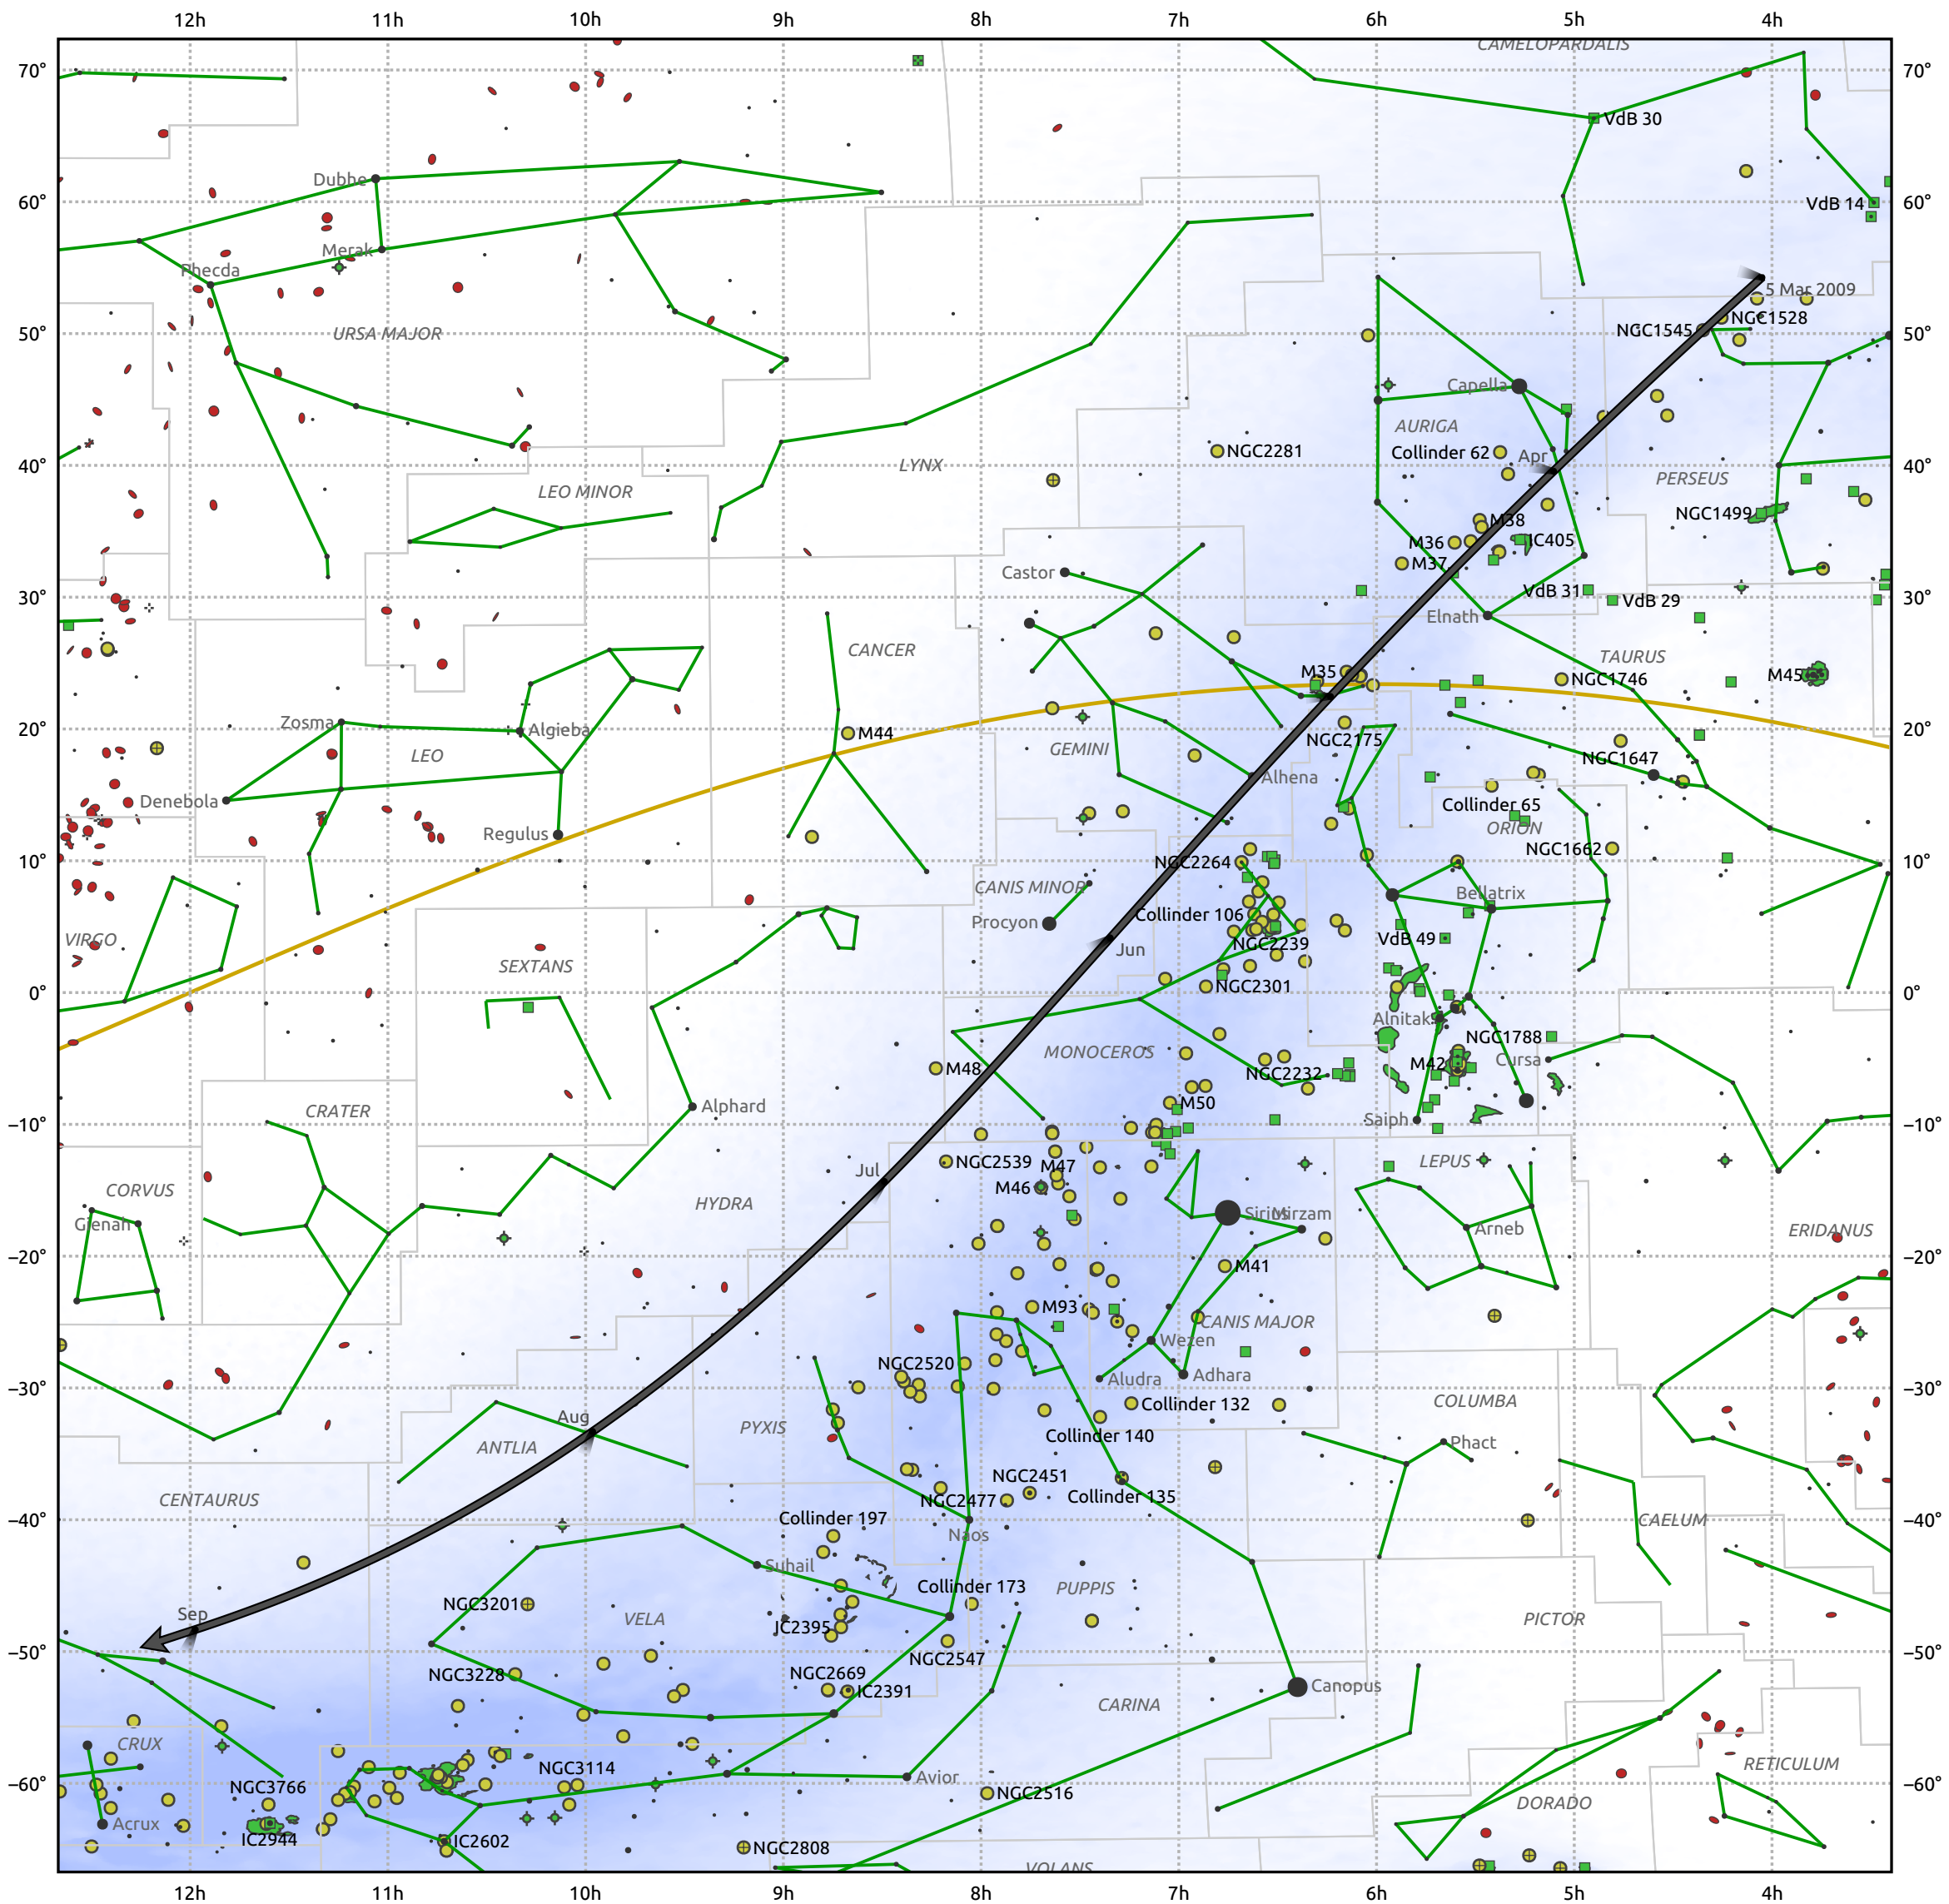

The path of C/2008 T2 (Cardinal) starting on 5 Mar 2009

© Dominic Ford 2011–2025. Date markers placed at midnight UTC. Downloaded from <https://in-the-sky.org>

Magnitude scale: \bullet 5.0 \bullet 4.0 \bullet 3.0 \bullet 2.0 \bullet 1.0 \bullet 0.0 \bullet -1.0 \bullet -2.0

— Ecliptic Plane

Galaxy Bright nebula Open cluster Globular cluster Planetary nebula

Date	Mag
2009 Apr 9	9.7
2009 May 1	9.1
2009 Jul 1	9.0
2009 Aug 22	10.7
2009 Sep 1	11.1