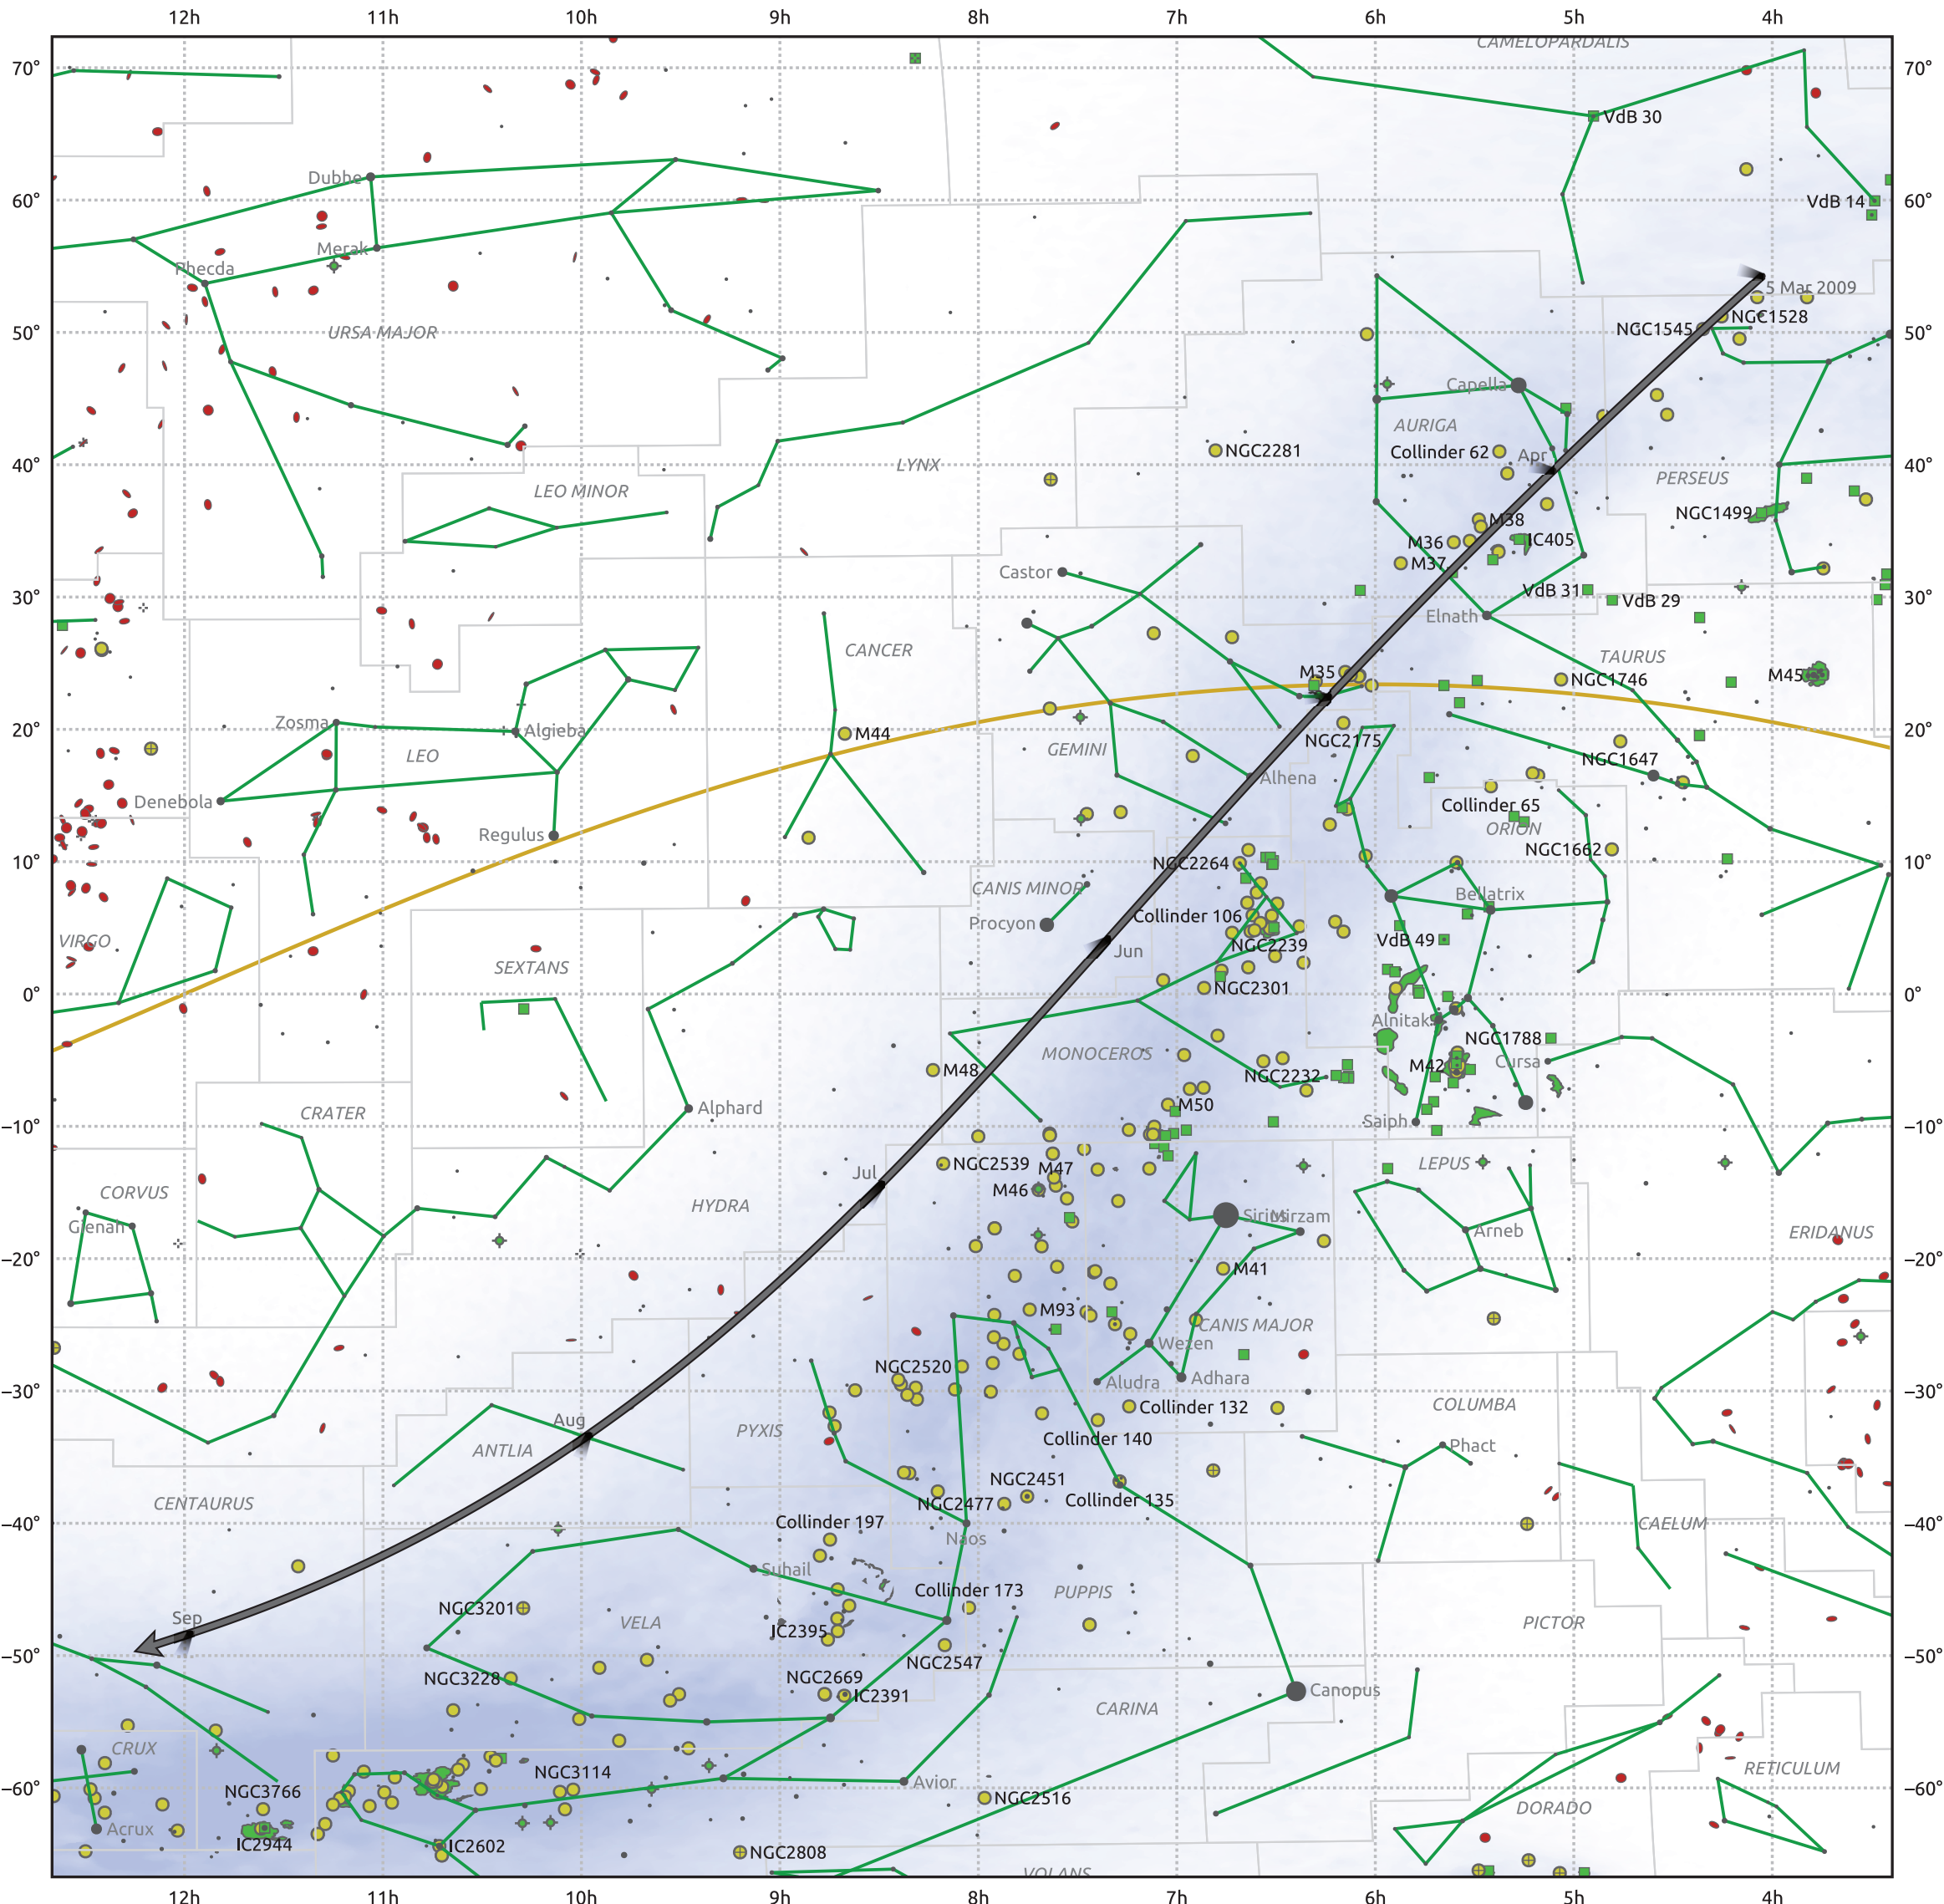

# The path of C/2008 T2 (Cardinal) starting on 5 Mar 2009

© Dominic Ford 2011–2025. Date markers placed at midnight UTC. Downloaded from <https://in-the-sky.org>

Magnitude scale:  5.0  4.0  3.0  2.0  1.0  0.0  -1.0  -2.0

Ecliptic Plane

- Galaxy
- Bright nebula
- Open cluster
- Globular cluster
- Planetary nebula

Date	Mag
2009 Apr 9	9.7
2009 May 1	9.1
2009 Jul 1	9.0
2009 Aug 22	10.7
2009 Sep 1	11.1