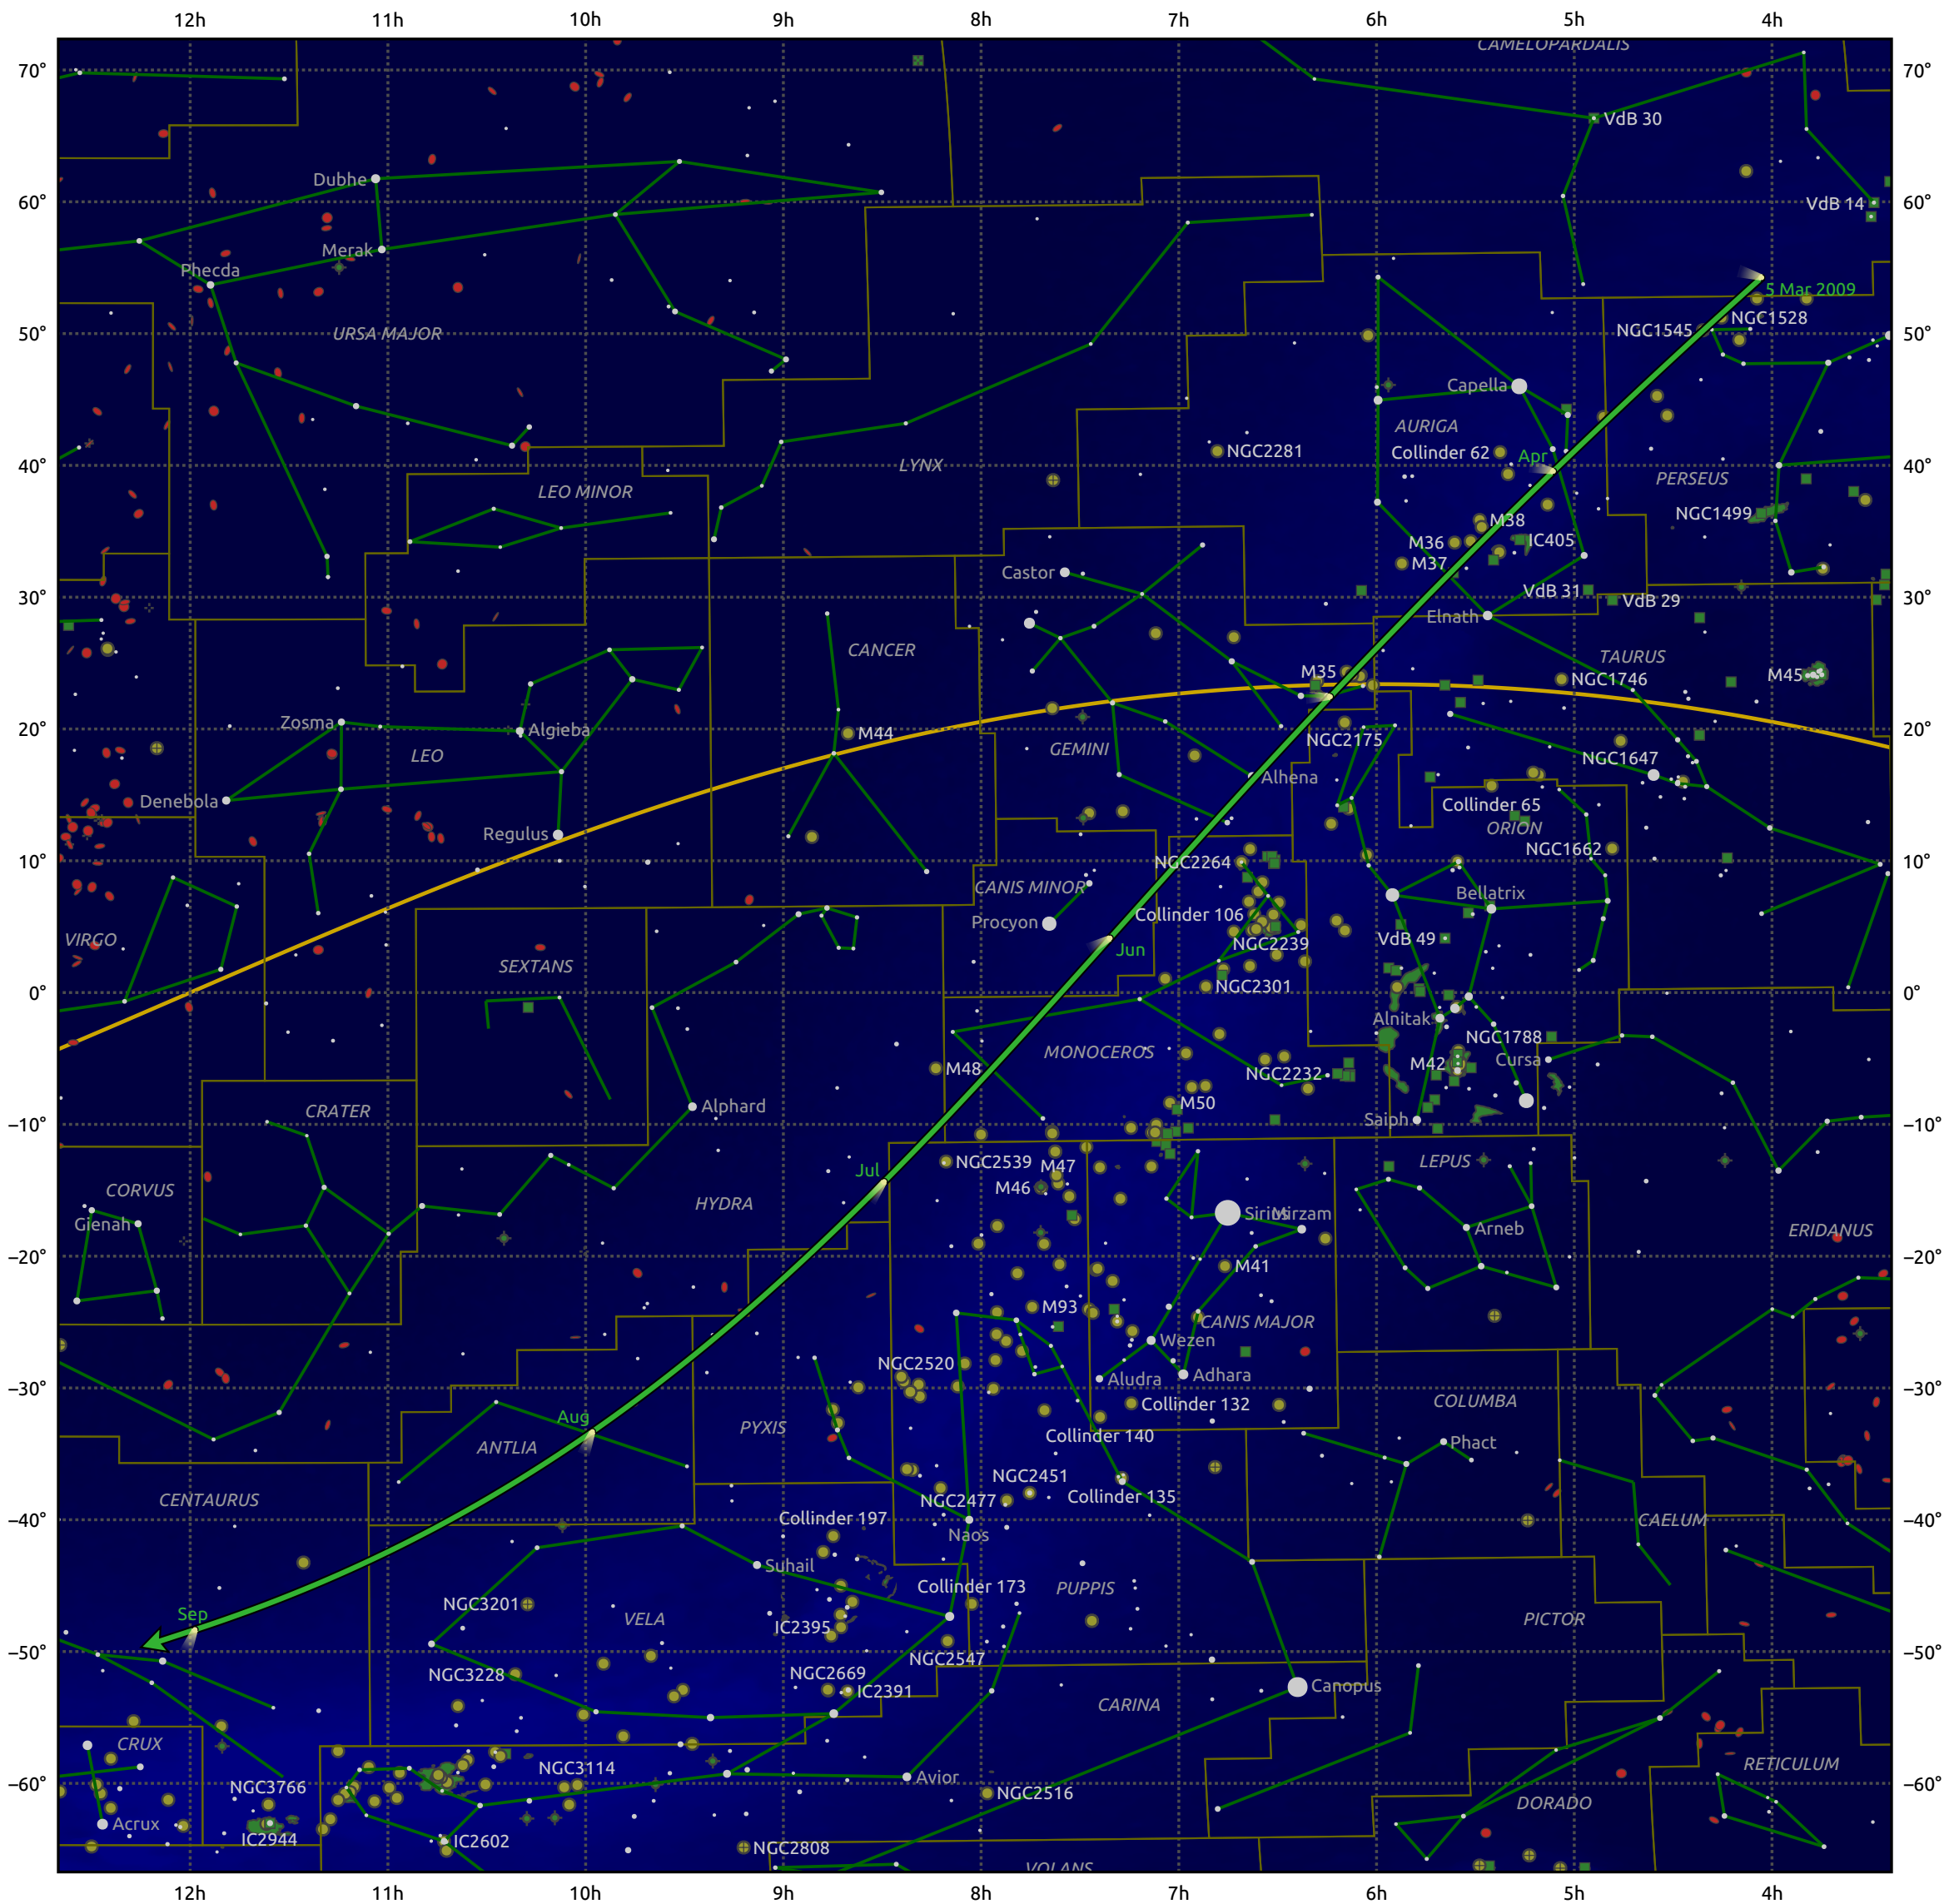

The path of C/2008 T2 (Cardinal) starting on 5 Mar 2009

© Dominic Ford 2011–2025. Date markers placed at midnight UTC. Downloaded from <https://in-the-sky.org>

Magnitude scale: -5.0 -4.0 -3.0 -2.0 -1.0 -2.0

Ecliptic Plane

Galaxy Bright nebula Open cluster Globular cluster Planetary nebula

Date	Mag
2009 Apr 9	9.7
2009 May 1	9.1
2009 Jul 1	9.0
2009 Aug 22	10.7
2009 Sep 1	11.1