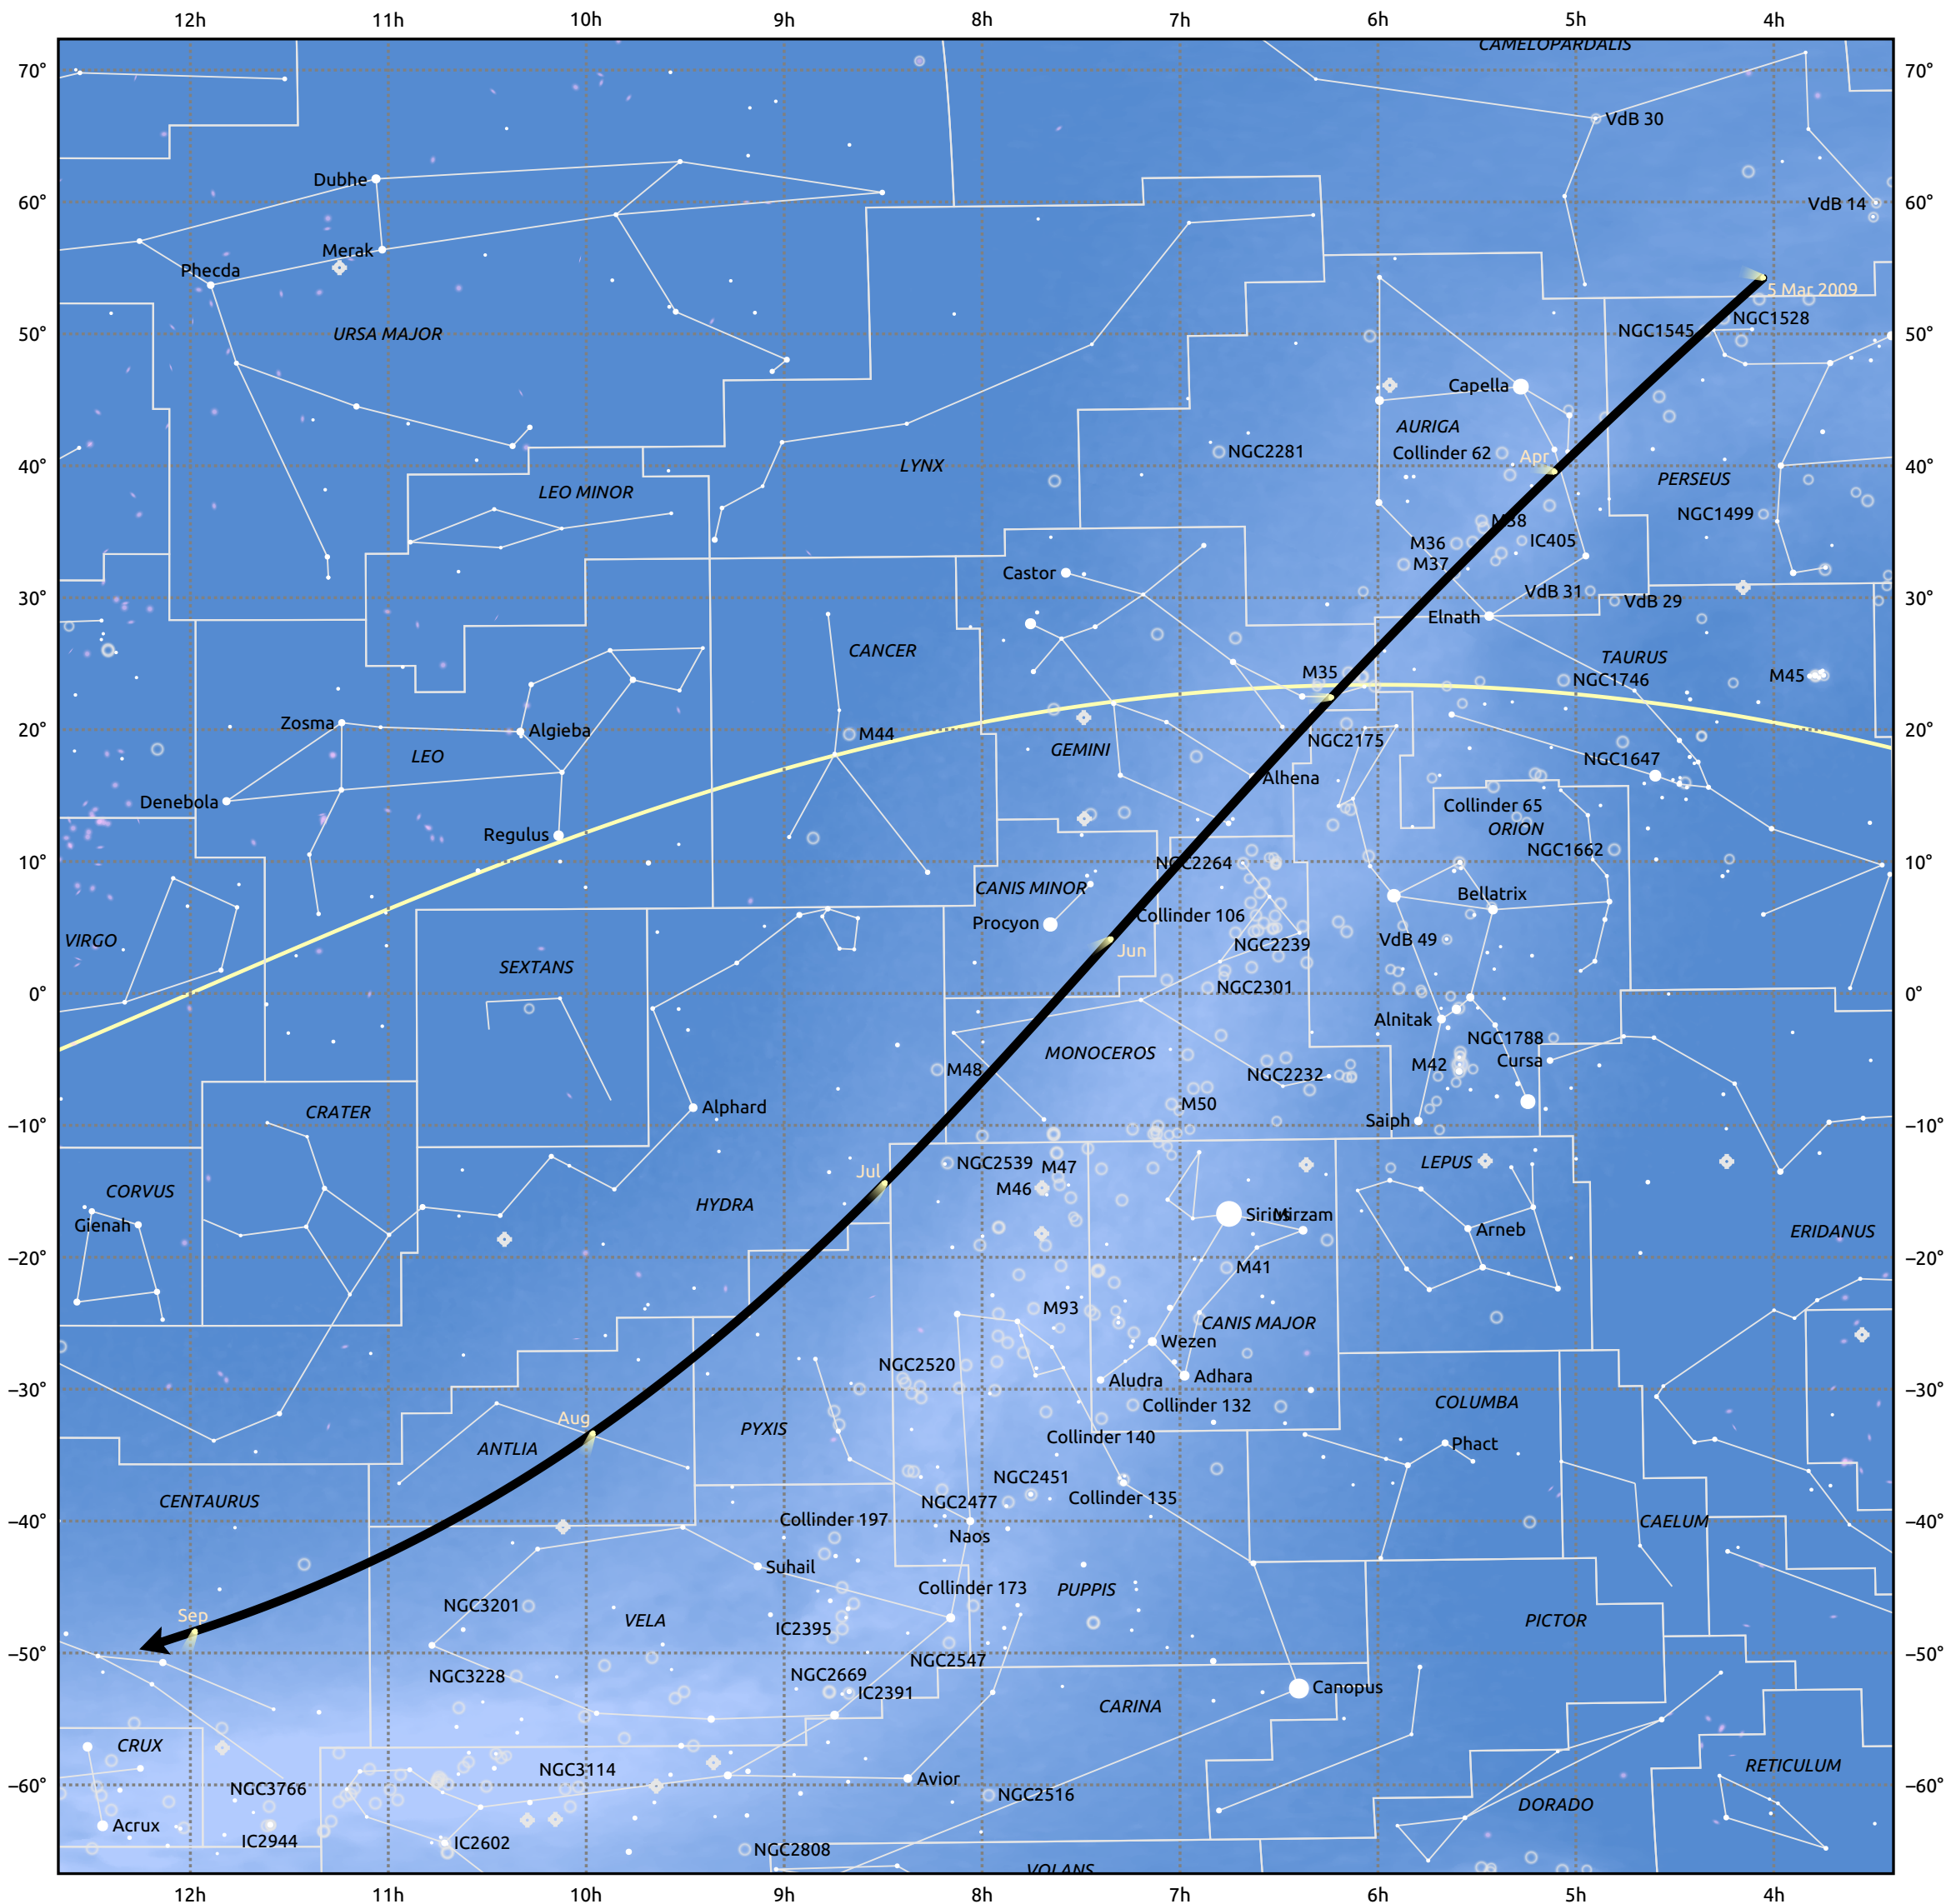

# The path of C/2008 T2 (Cardinal) starting on 5 Mar 2009

© Dominic Ford 2011–2025. Date markers placed at midnight UTC. Downloaded from <https://in-the-sky.org>

Magnitude scale: • 5.0 • 4.0 • 3.0 • 2.0 • 1.0 • 0.0 • -1.0 • -2.0

— Ecliptic Plane

Galaxy Bright nebula Open cluster Globular cluster Planetary nebula

Date	Mag
2009 Apr 9	9.7
2009 May 1	9.1
2009 Jul 1	9.0
2009 Aug 22	10.7
2009 Sep 1	11.1