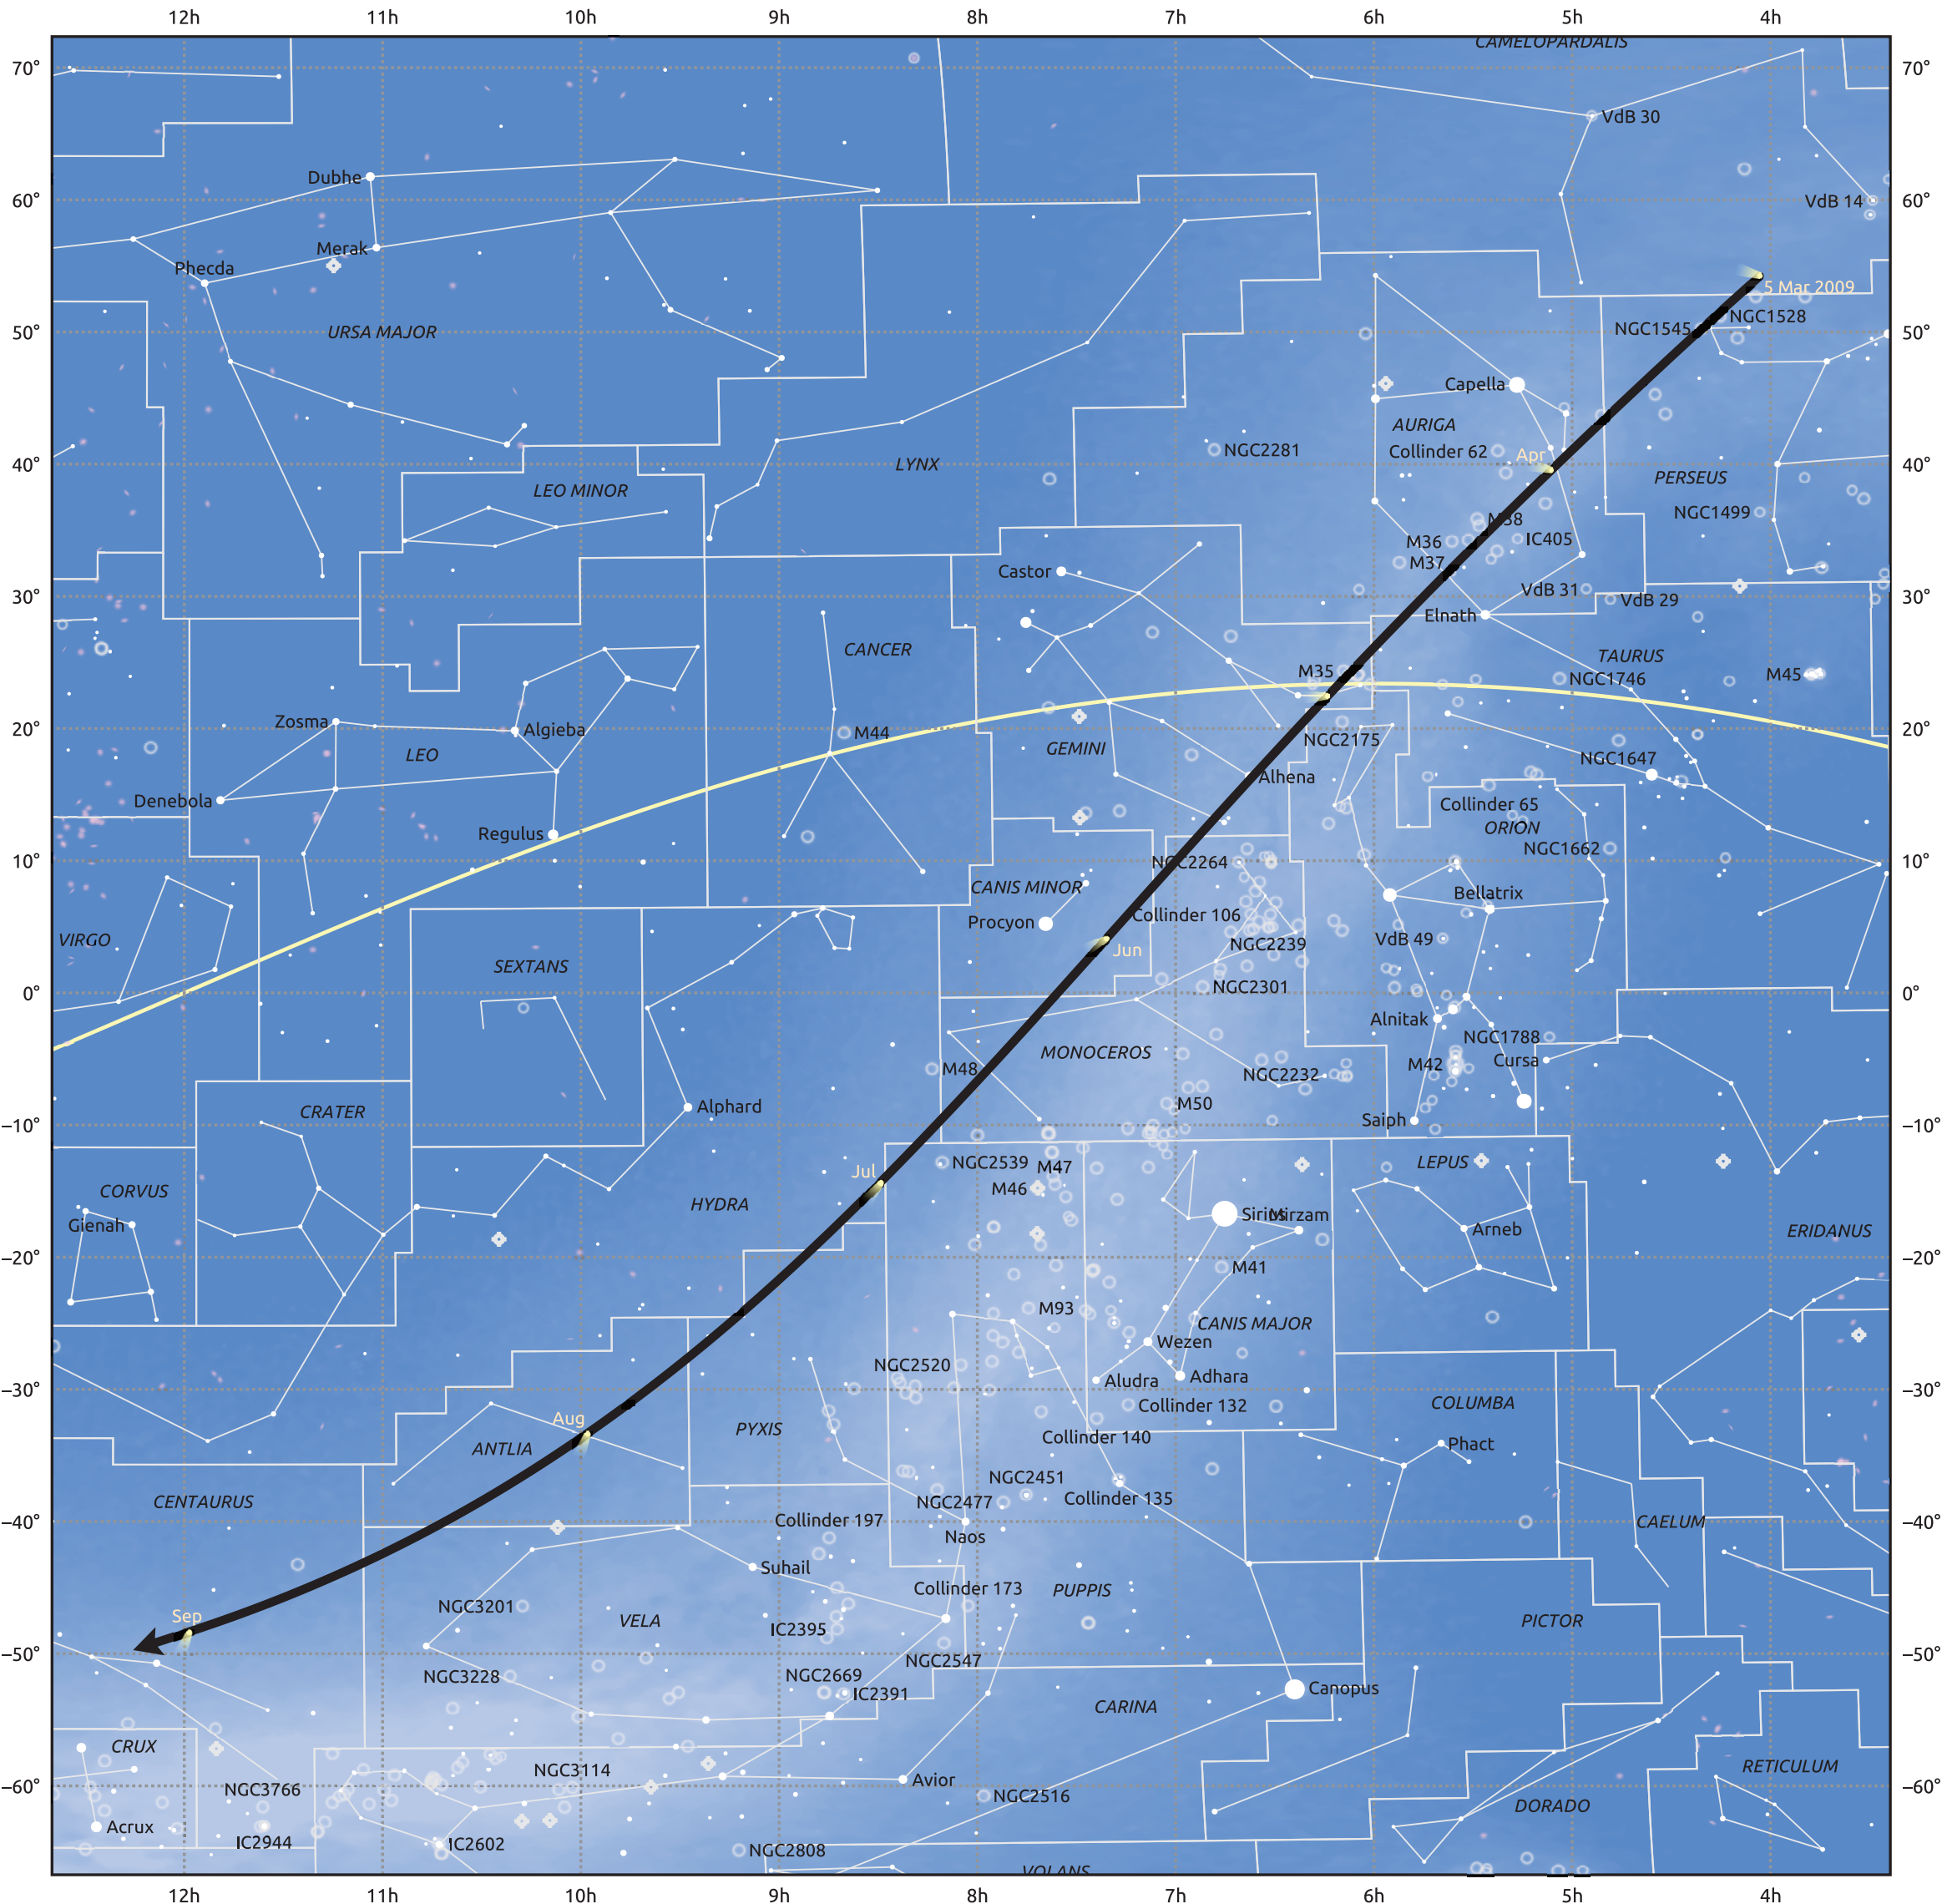

The path of C/2008 T2 (Cardinal) starting on 5 Mar 2009

© Dominic Ford 2011–2025. Date markers placed at midnight UTC. Downloaded from <https://in-the-sky.org>

Magnitude scale: • 5.0 • 4.0 • 3.0 • 2.0 • 1.0 • 0.0 • -1.0 • -2.0

— Ecliptic Plane

Galaxy Bright nebula Open cluster Globular cluster Planetary nebula

Date	Mag
2009 Apr 9	9.7
2009 May 1	9.1
2009 Jul 1	9.0
2009 Aug 22	10.7
2009 Sep 1	11.1