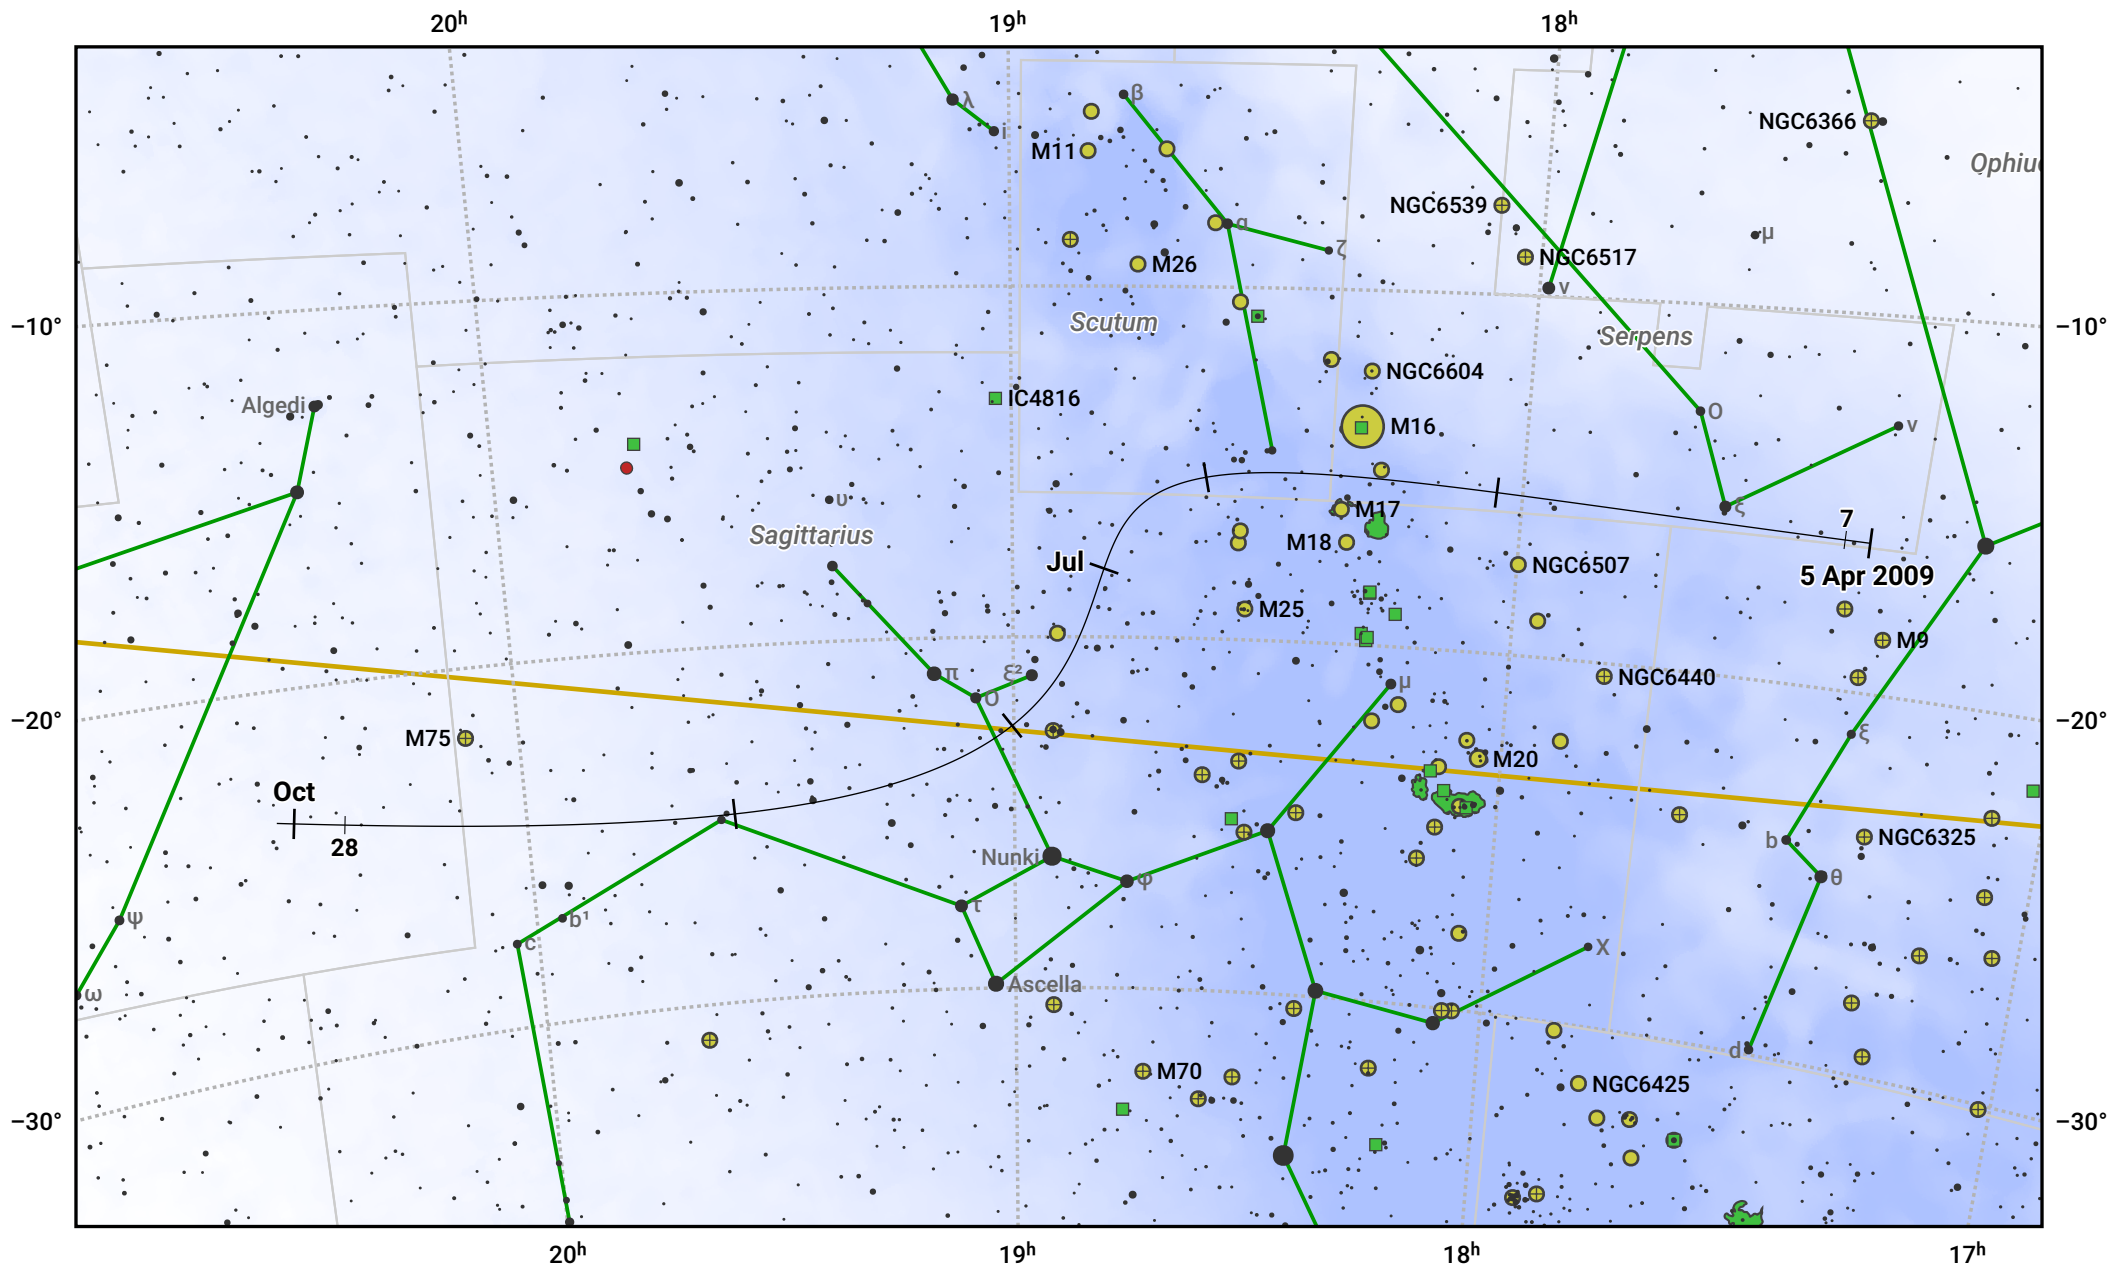

# The path of 22P/Kopff starting on 5 Apr 2009

© Dominic Ford 2011–2024. Date markers placed at midnight UTC. Downloaded from <https://in-the-sky.org>

Magnitude scale: 8.0 7.0 6.0 5.0 4.0 3.0 2.0 1.0

— Ecliptic Plane

Galaxy Bright nebula Open cluster Globular cluster

| Date        | Mag |
|-------------|-----|
| 2009 May 1  | 8.9 |
| 2009 May 30 | 7.9 |
| 2009 Jul 1  | 7.3 |
| 2009 Sep 1  | 8.6 |
| 2009 Sep 9  | 8.9 |