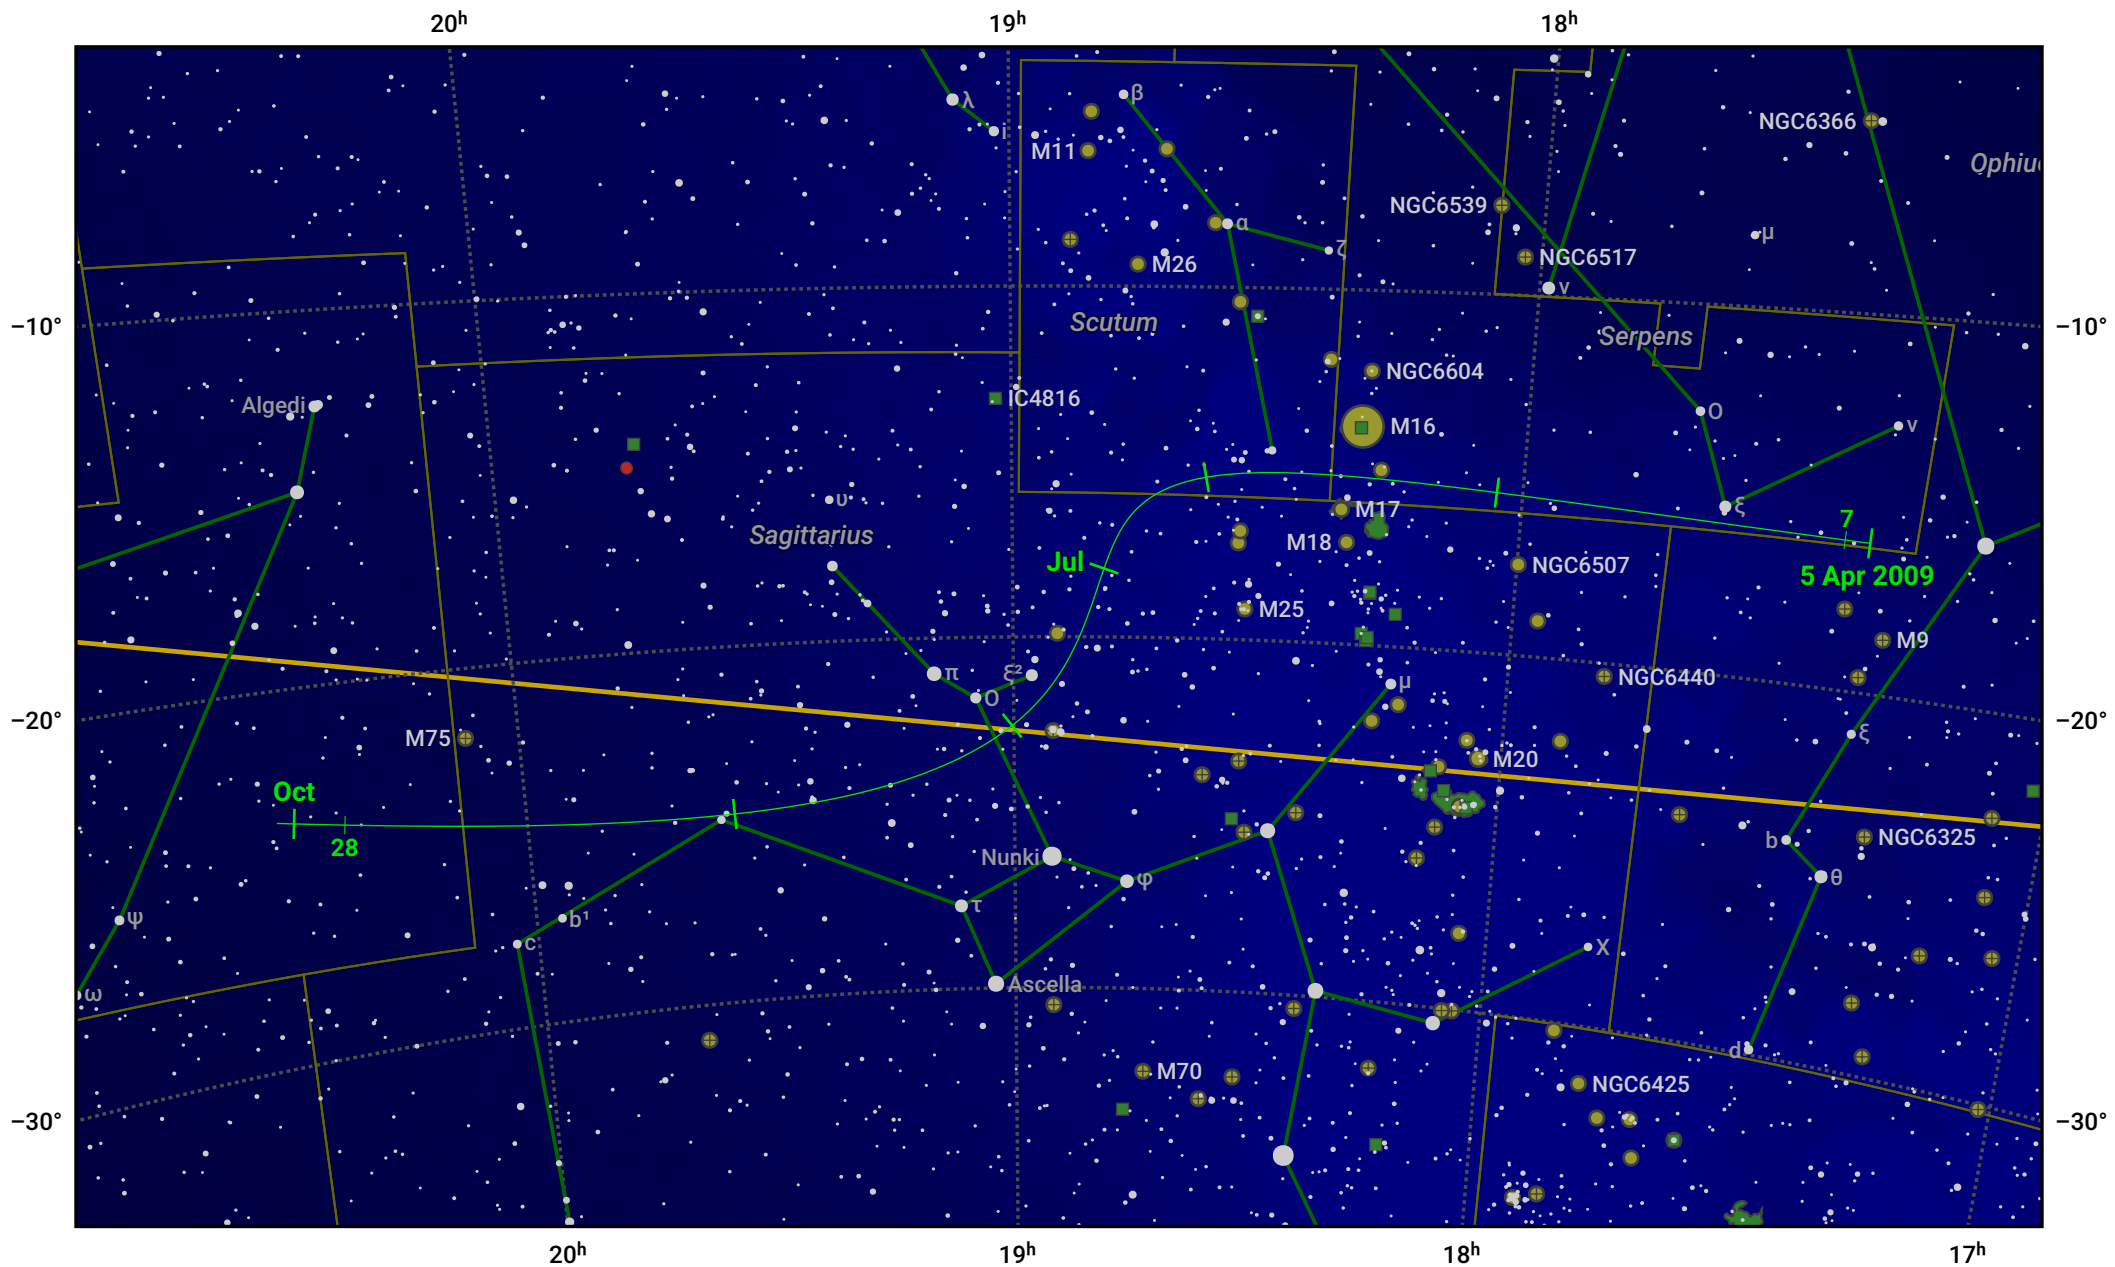

# The path of 22P/Kopff starting on 5 Apr 2009

© Dominic Ford 2011–2024. Date markers placed at midnight UTC. Downloaded from <https://in-the-sky.org>

Magnitude scale: 8.0 7.0 6.0 5.0 4.0 3.0 2.0 1.0

— Ecliptic Plane

Galaxy    Bright nebula    Open cluster    Globular cluster

Date	Mag
2009 May 1	8.9
2009 May 30	7.9
2009 Jul 1	7.3
2009 Sep 1	8.6
2009 Sep 9	8.9