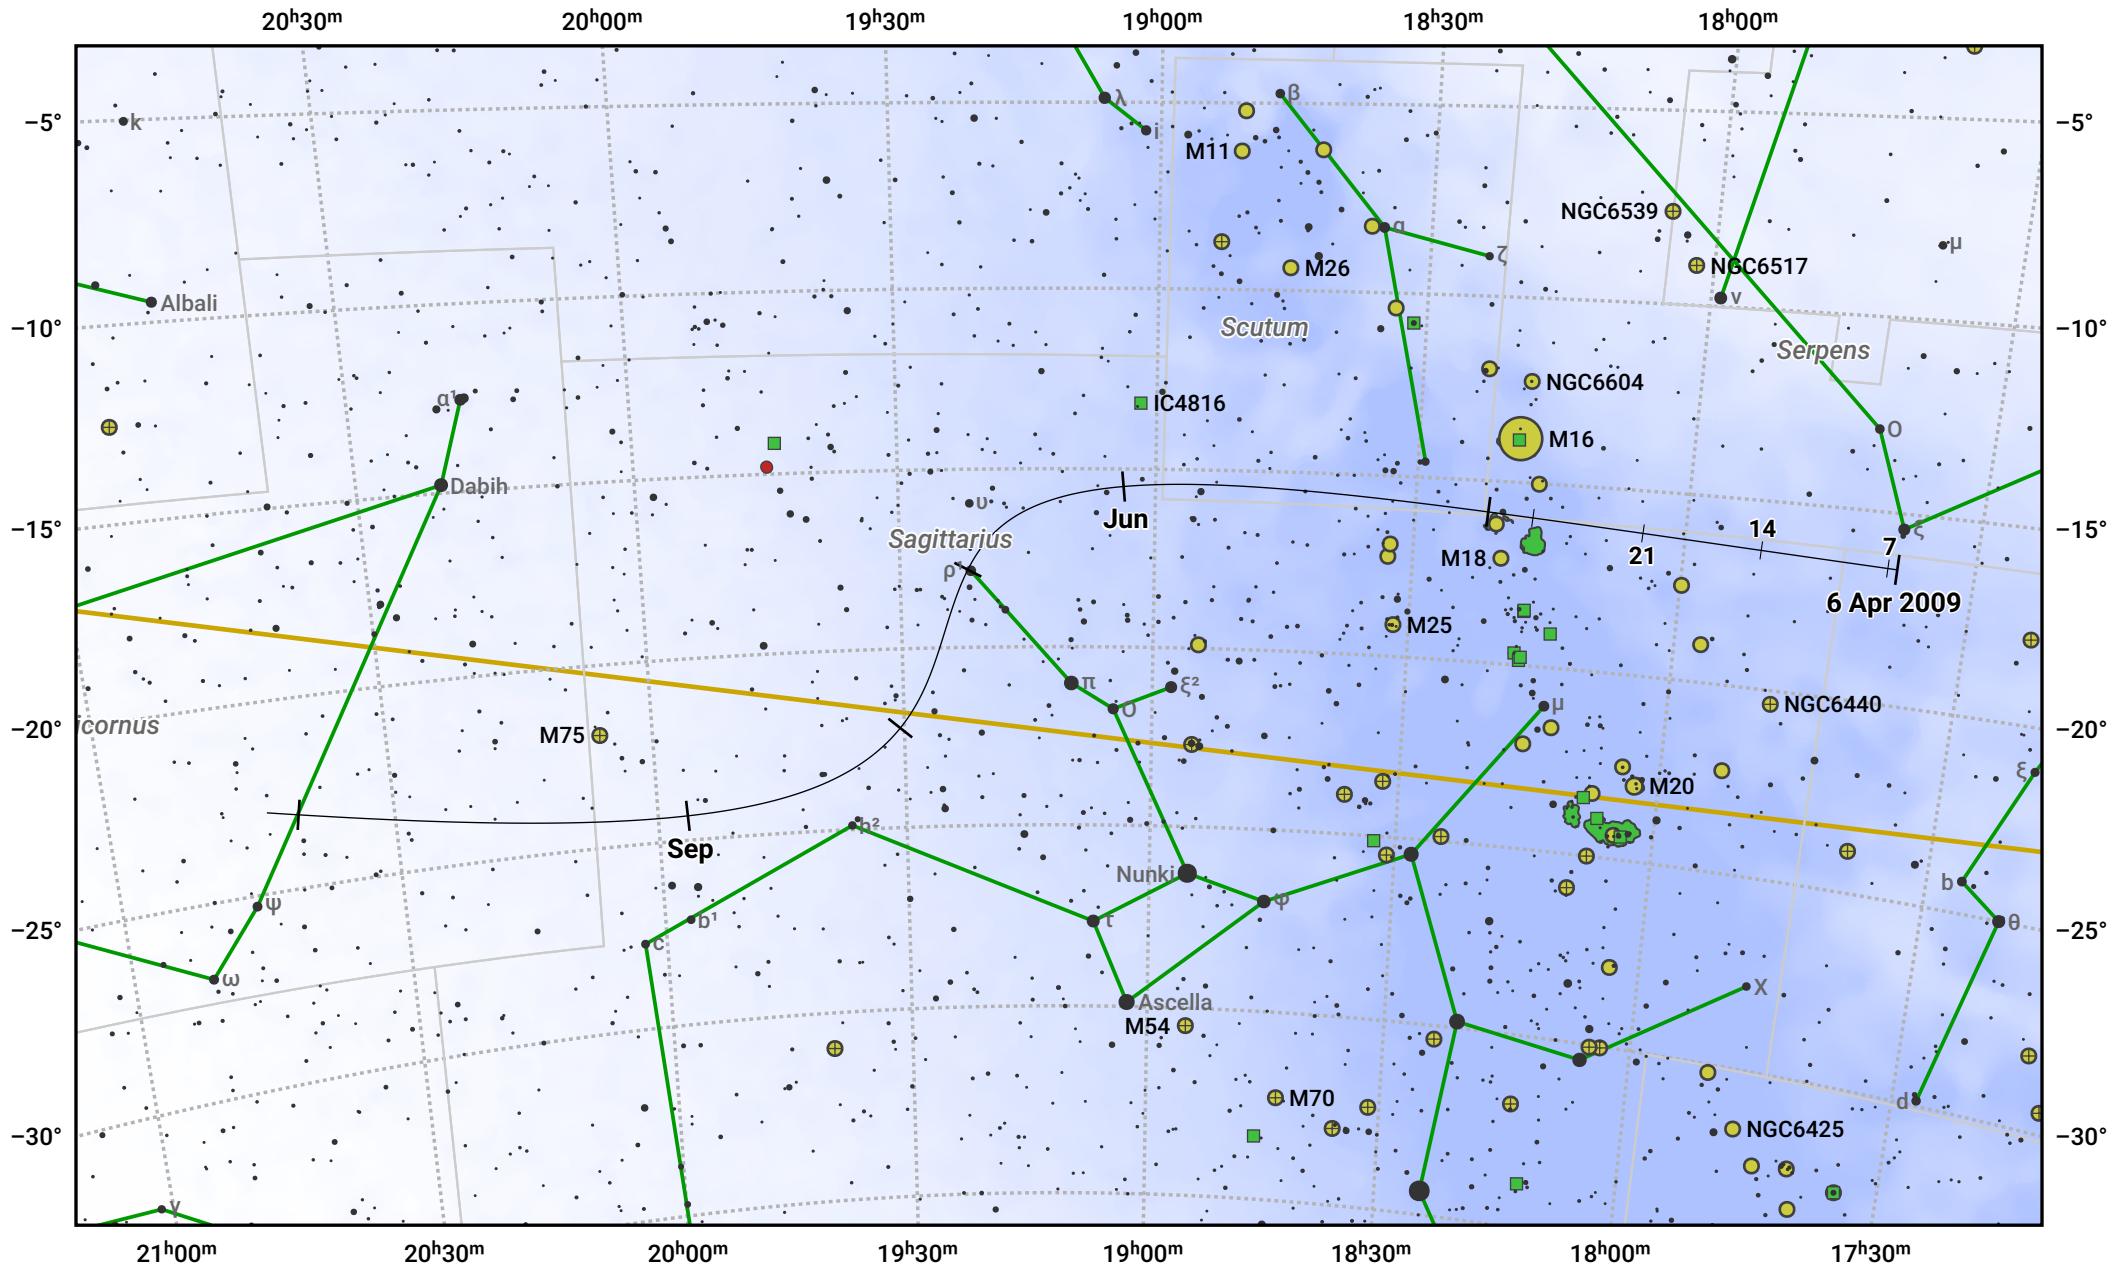

The path of 22P/Kopff starting on 6 Apr 2009

© Dominic Ford 2011–2024. Date markers placed at midnight UTC. Downloaded from <https://in-the-sky.org>

Magnitude scale: ● 8.0 ● 7.0 ● 6.0 ● 5.0 ● 4.0 ● 3.0 ● 2.0 ● 1.0

— Ecliptic Plane

● Galaxy ■ Bright nebula ● Open cluster ⊕ Globular cluster

Date	Mag
2009 May 1	8.9
2009 May 2	8.9
2009 Jun 1	7.9
2009 Jul 1	7.3
2009 Sep 1	8.6
2009 Sep 8	8.9
2009 Oct 3	9.9