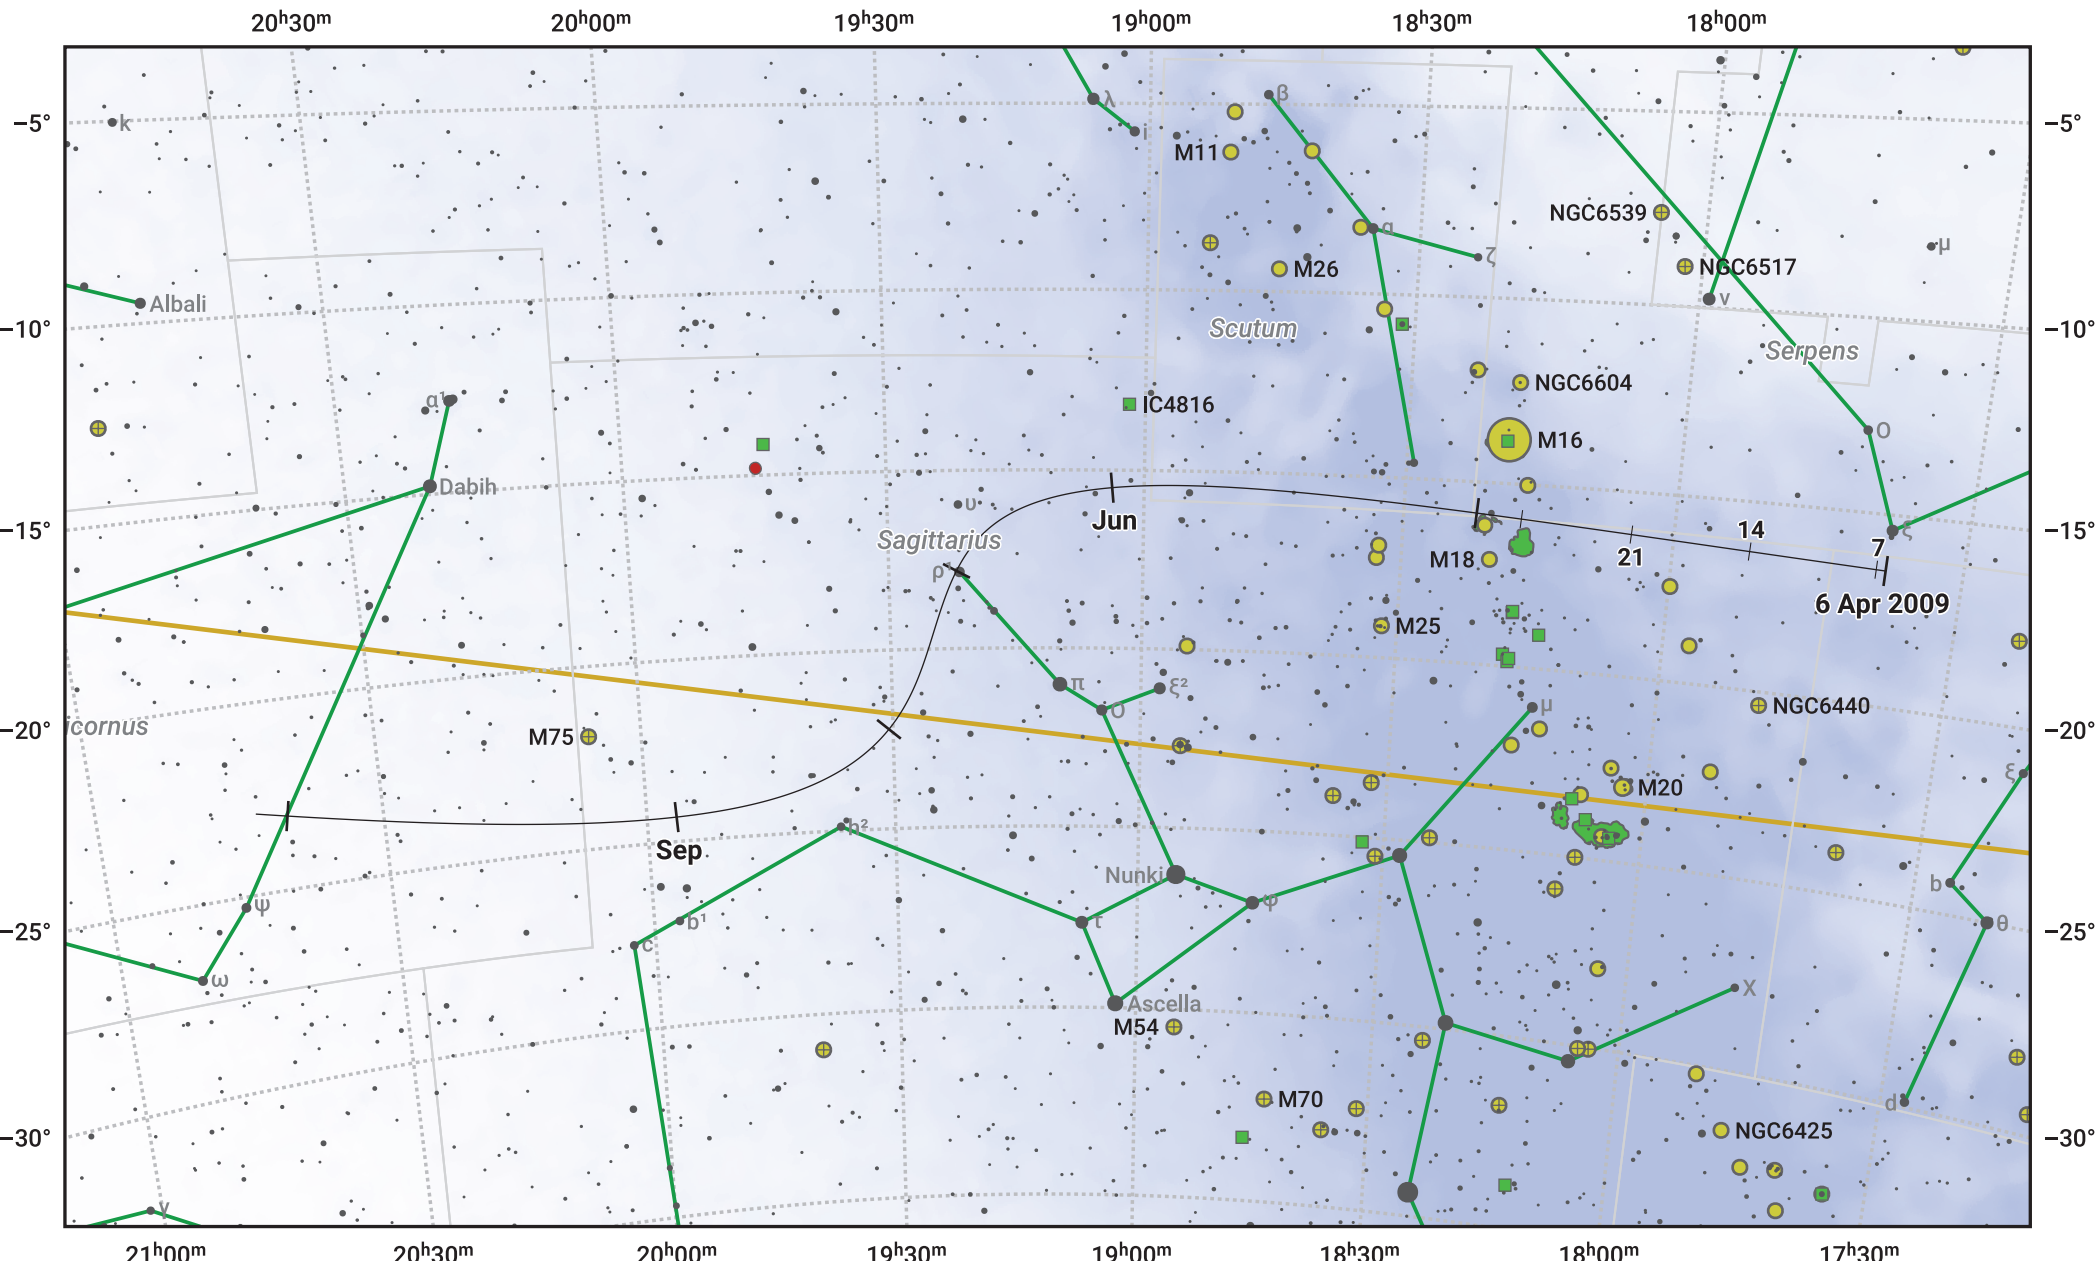

The path of 22P/Kopff starting on 6 Apr 2009

© Dominic Ford 2011–2024. Date markers placed at midnight UTC. Downloaded from <https://in-the-sky.org>

Magnitude scale: ● 8.0 ● 7.0 ● 6.0 ● 5.0 ● 4.0 ● 3.0 ● 2.0 ● 1.0

— Ecliptic Plane

● Galaxy ■ Bright nebula ● Open cluster ⊕ Globular cluster

Date	Mag
2009 May 1	8.9
2009 May 2	8.9
2009 Jun 1	7.9
2009 Jul 1	7.3
2009 Sep 1	8.6
2009 Sep 8	8.9
2009 Oct 3	9.9