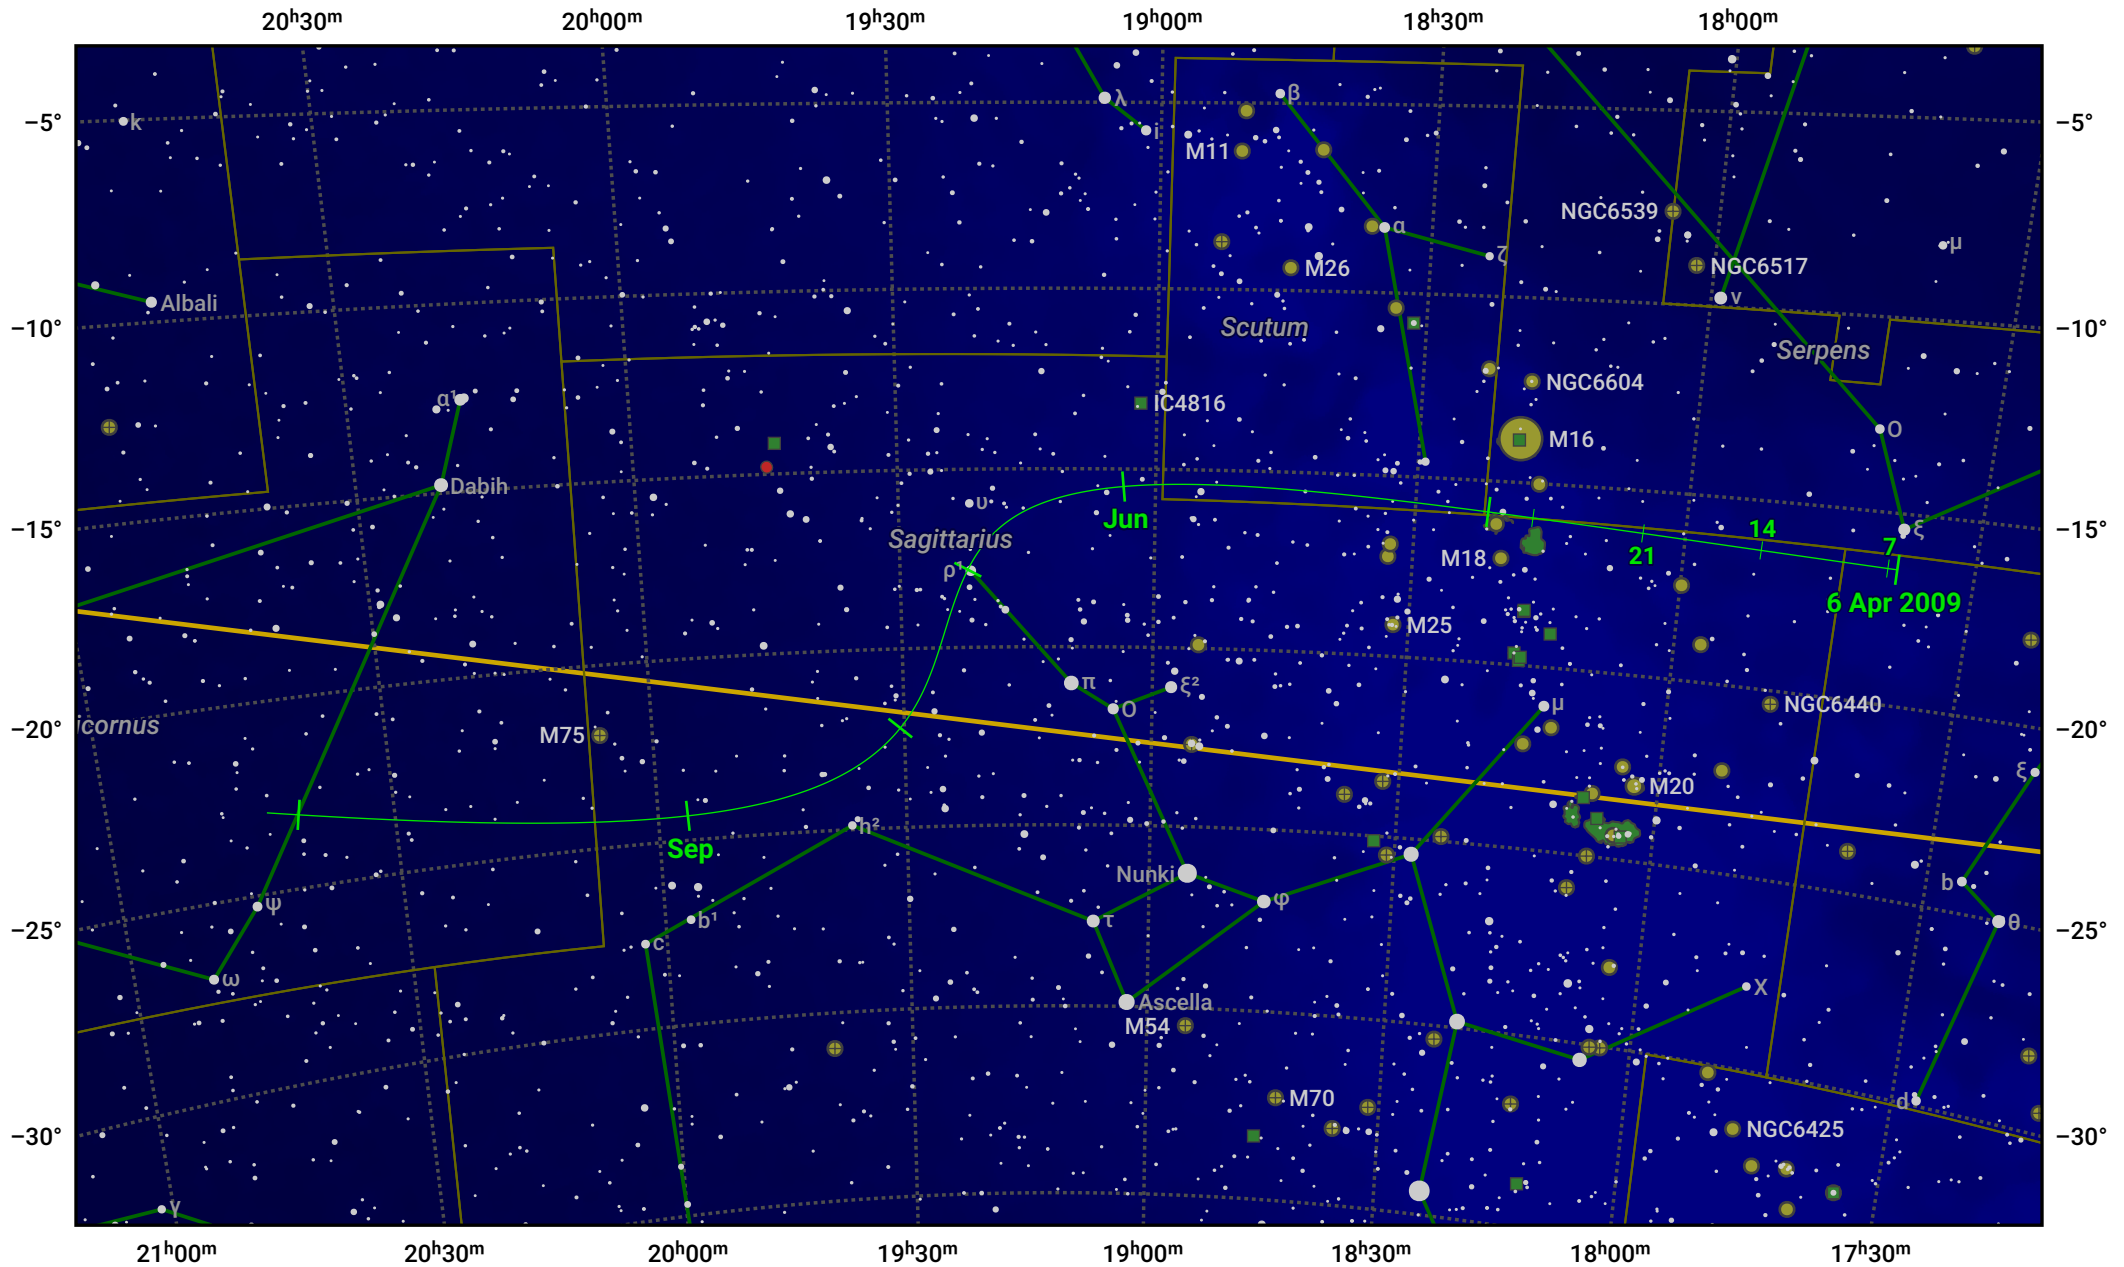

The path of 22P/Kopff starting on 6 Apr 2009

© Dominic Ford 2011–2024. Date markers placed at midnight UTC. Downloaded from <https://in-the-sky.org>

Magnitude scale: 8.0 7.0 6.0 5.0 4.0 3.0 2.0 1.0

— Ecliptic Plane

Galaxy Bright nebula Open cluster Globular cluster

Date	Mag
2009 May 1	8.9
2009 May 2	8.9
2009 Jun 1	7.9
2009 Jul 1	7.3
2009 Sep 1	8.6
2009 Sep 8	8.9
2009 Oct 3	9.9