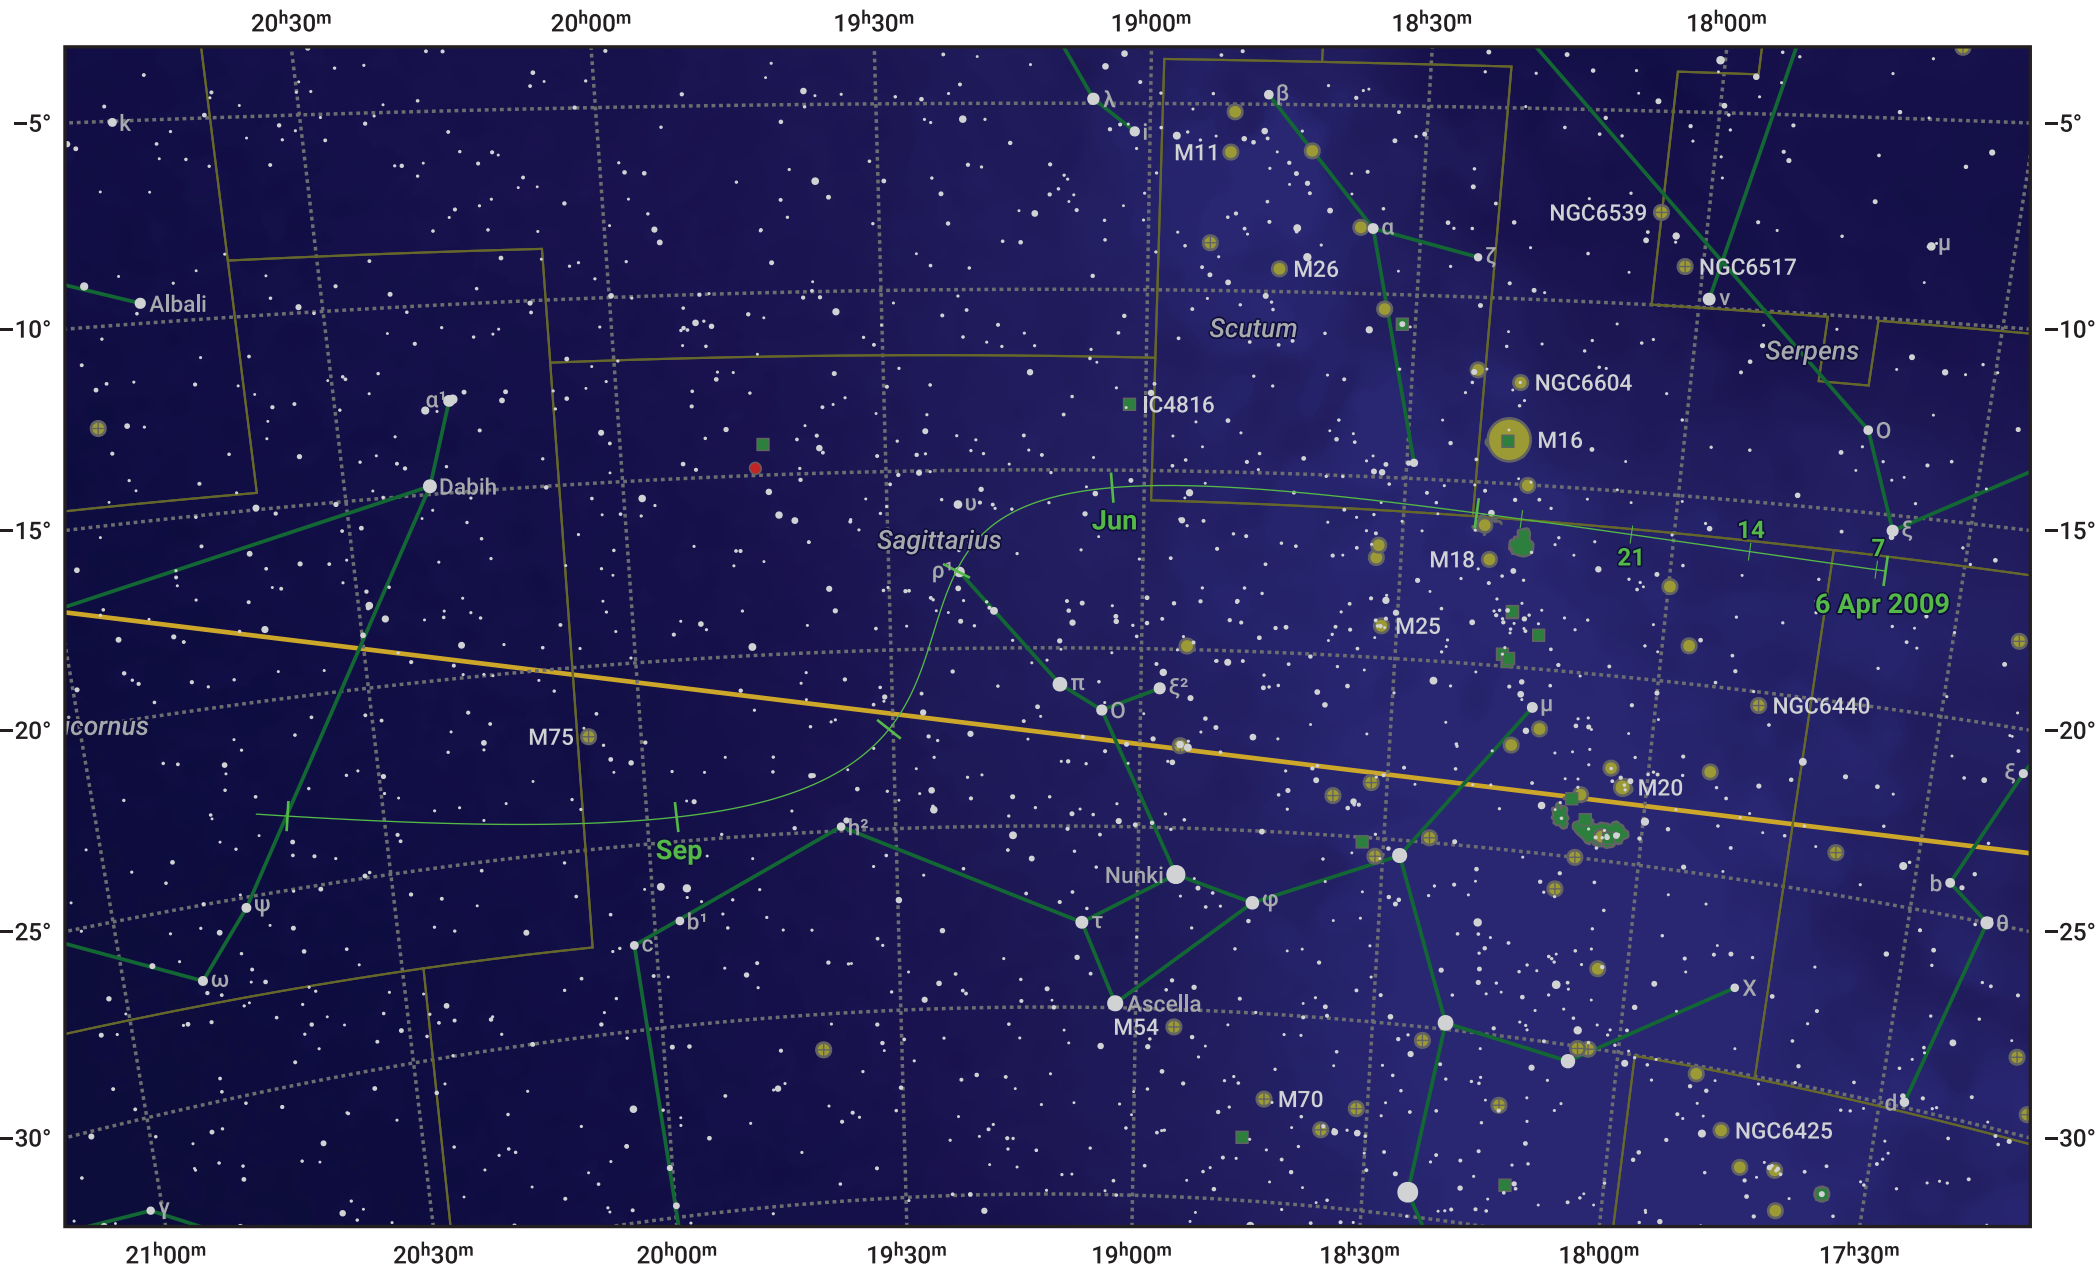

The path of 22P/Kopff starting on 6 Apr 2009

© Dominic Ford 2011–2024. Date markers placed at midnight UTC. Downloaded from <https://in-the-sky.org>

Magnitude scale: ● 8.0 ● 7.0 ● 6.0 ● 5.0 ● 4.0 ● 3.0 ● 2.0 ● 1.0

— Ecliptic Plane

● Galaxy ■ Bright nebula ● Open cluster ● Globular cluster

| Date | Mag |
|------------|-----|
| 2009 May 1 | 8.9 |
| 2009 May 2 | 8.9 |
| 2009 Jun 1 | 7.9 |
| 2009 Jul 1 | 7.3 |
| 2009 Sep 1 | 8.6 |
| 2009 Sep 8 | 8.9 |
| 2009 Oct 3 | 9.9 |