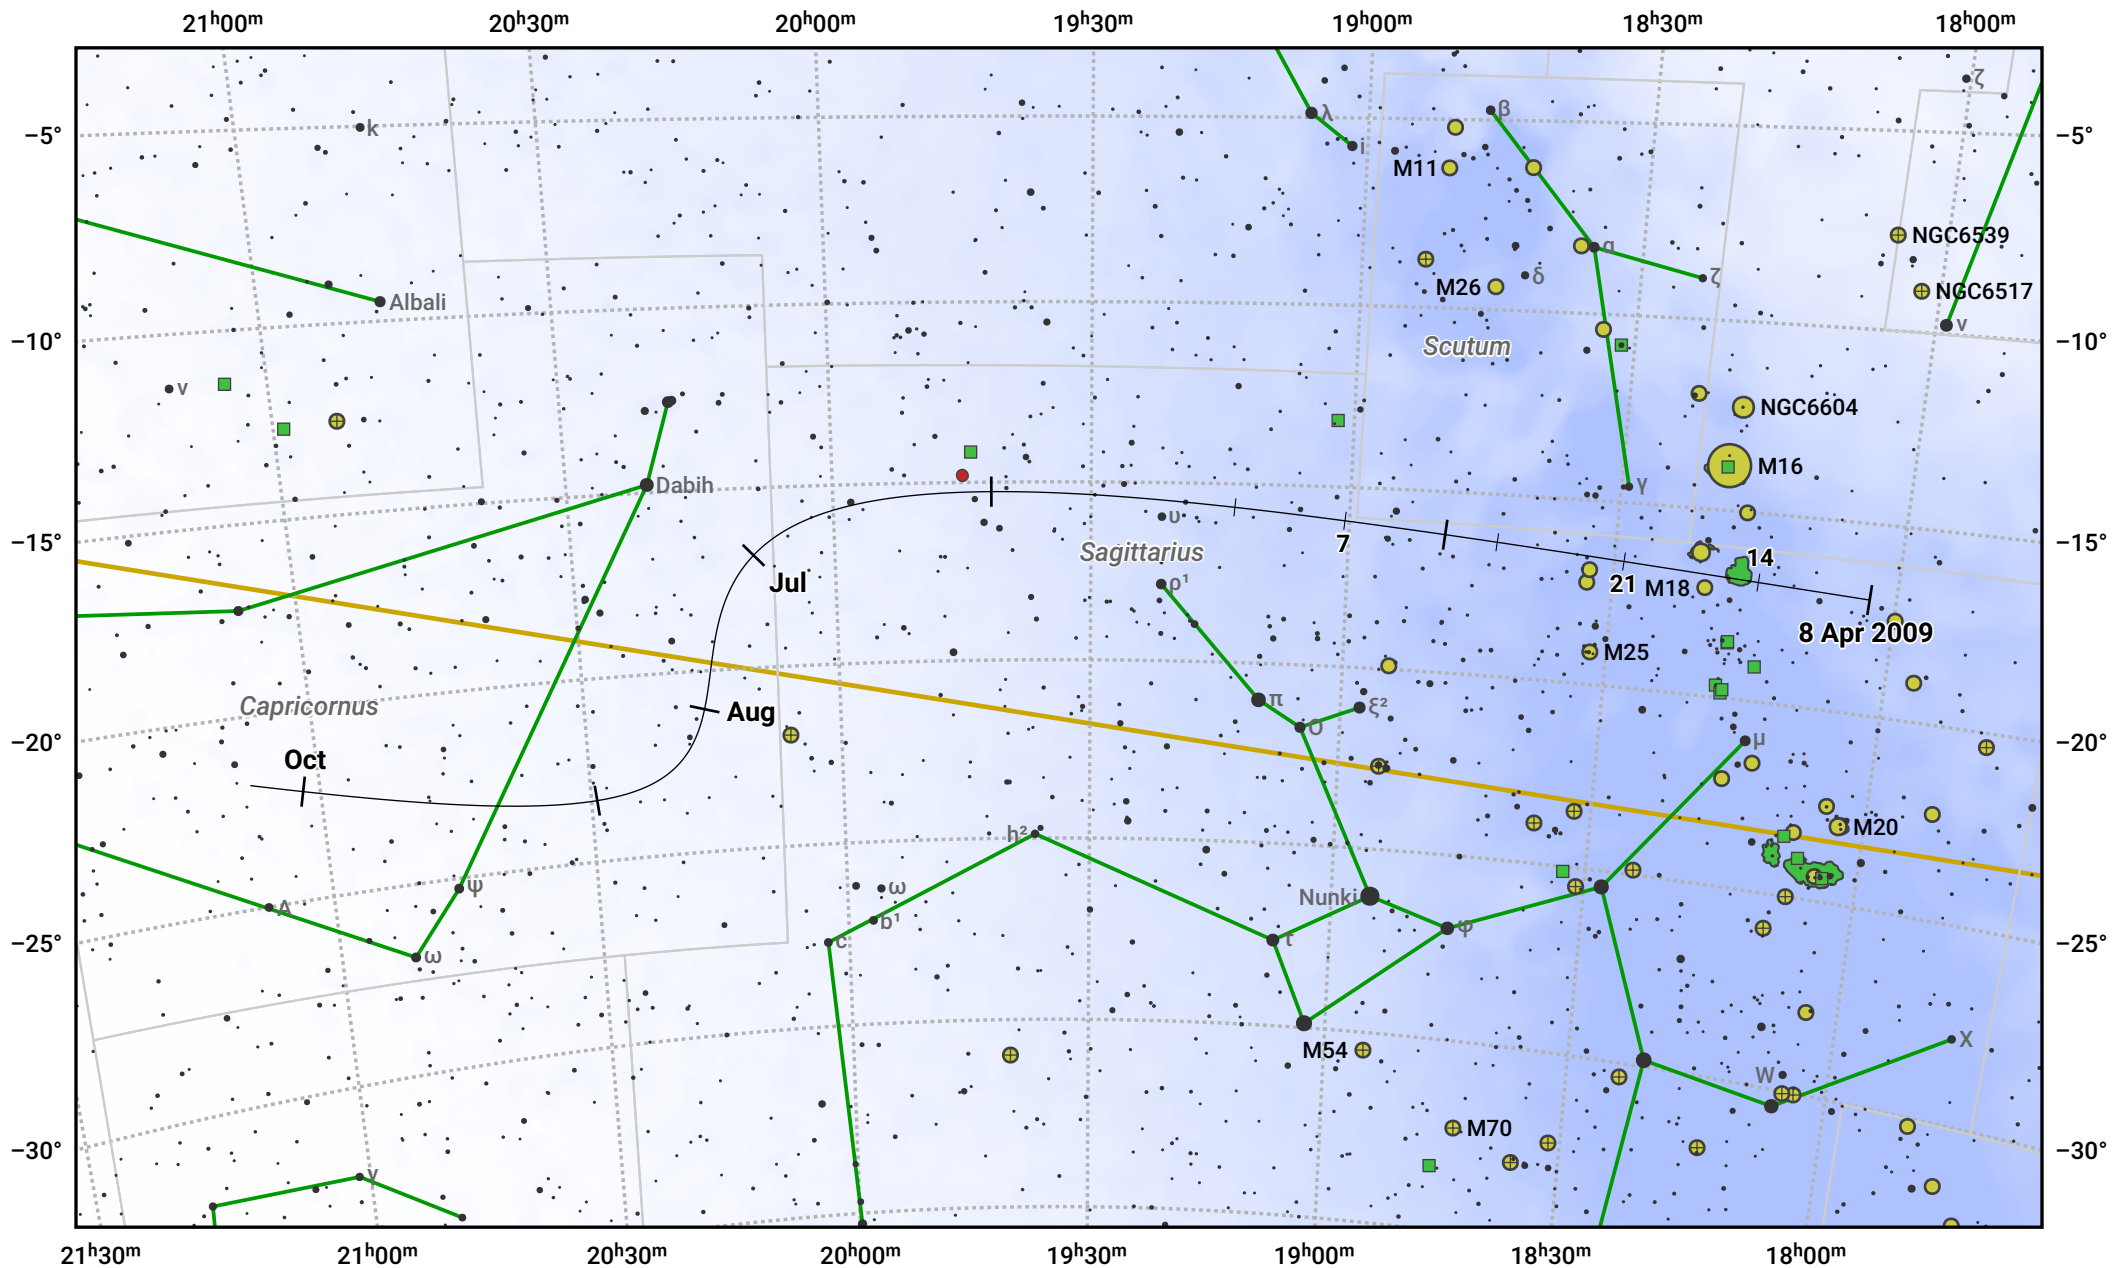

The path of 22P/Kopff starting on 8 Apr 2009

© Dominic Ford 2011–2024. Date markers placed at midnight UTC. Downloaded from <https://in-the-sky.org>

Magnitude scale: 8.0 7.0 6.0 5.0 4.0 3.0 2.0

— Ecliptic Plane

Galaxy Bright nebula Open cluster Globular cluster

Date	Mag
2009 May 1	8.9
2009 May 6	8.7
2009 Jun 10	7.7
2009 Jul 1	7.5
2009 Sep 1	8.7
2009 Sep 3	8.8
2009 Sep 28	9.8