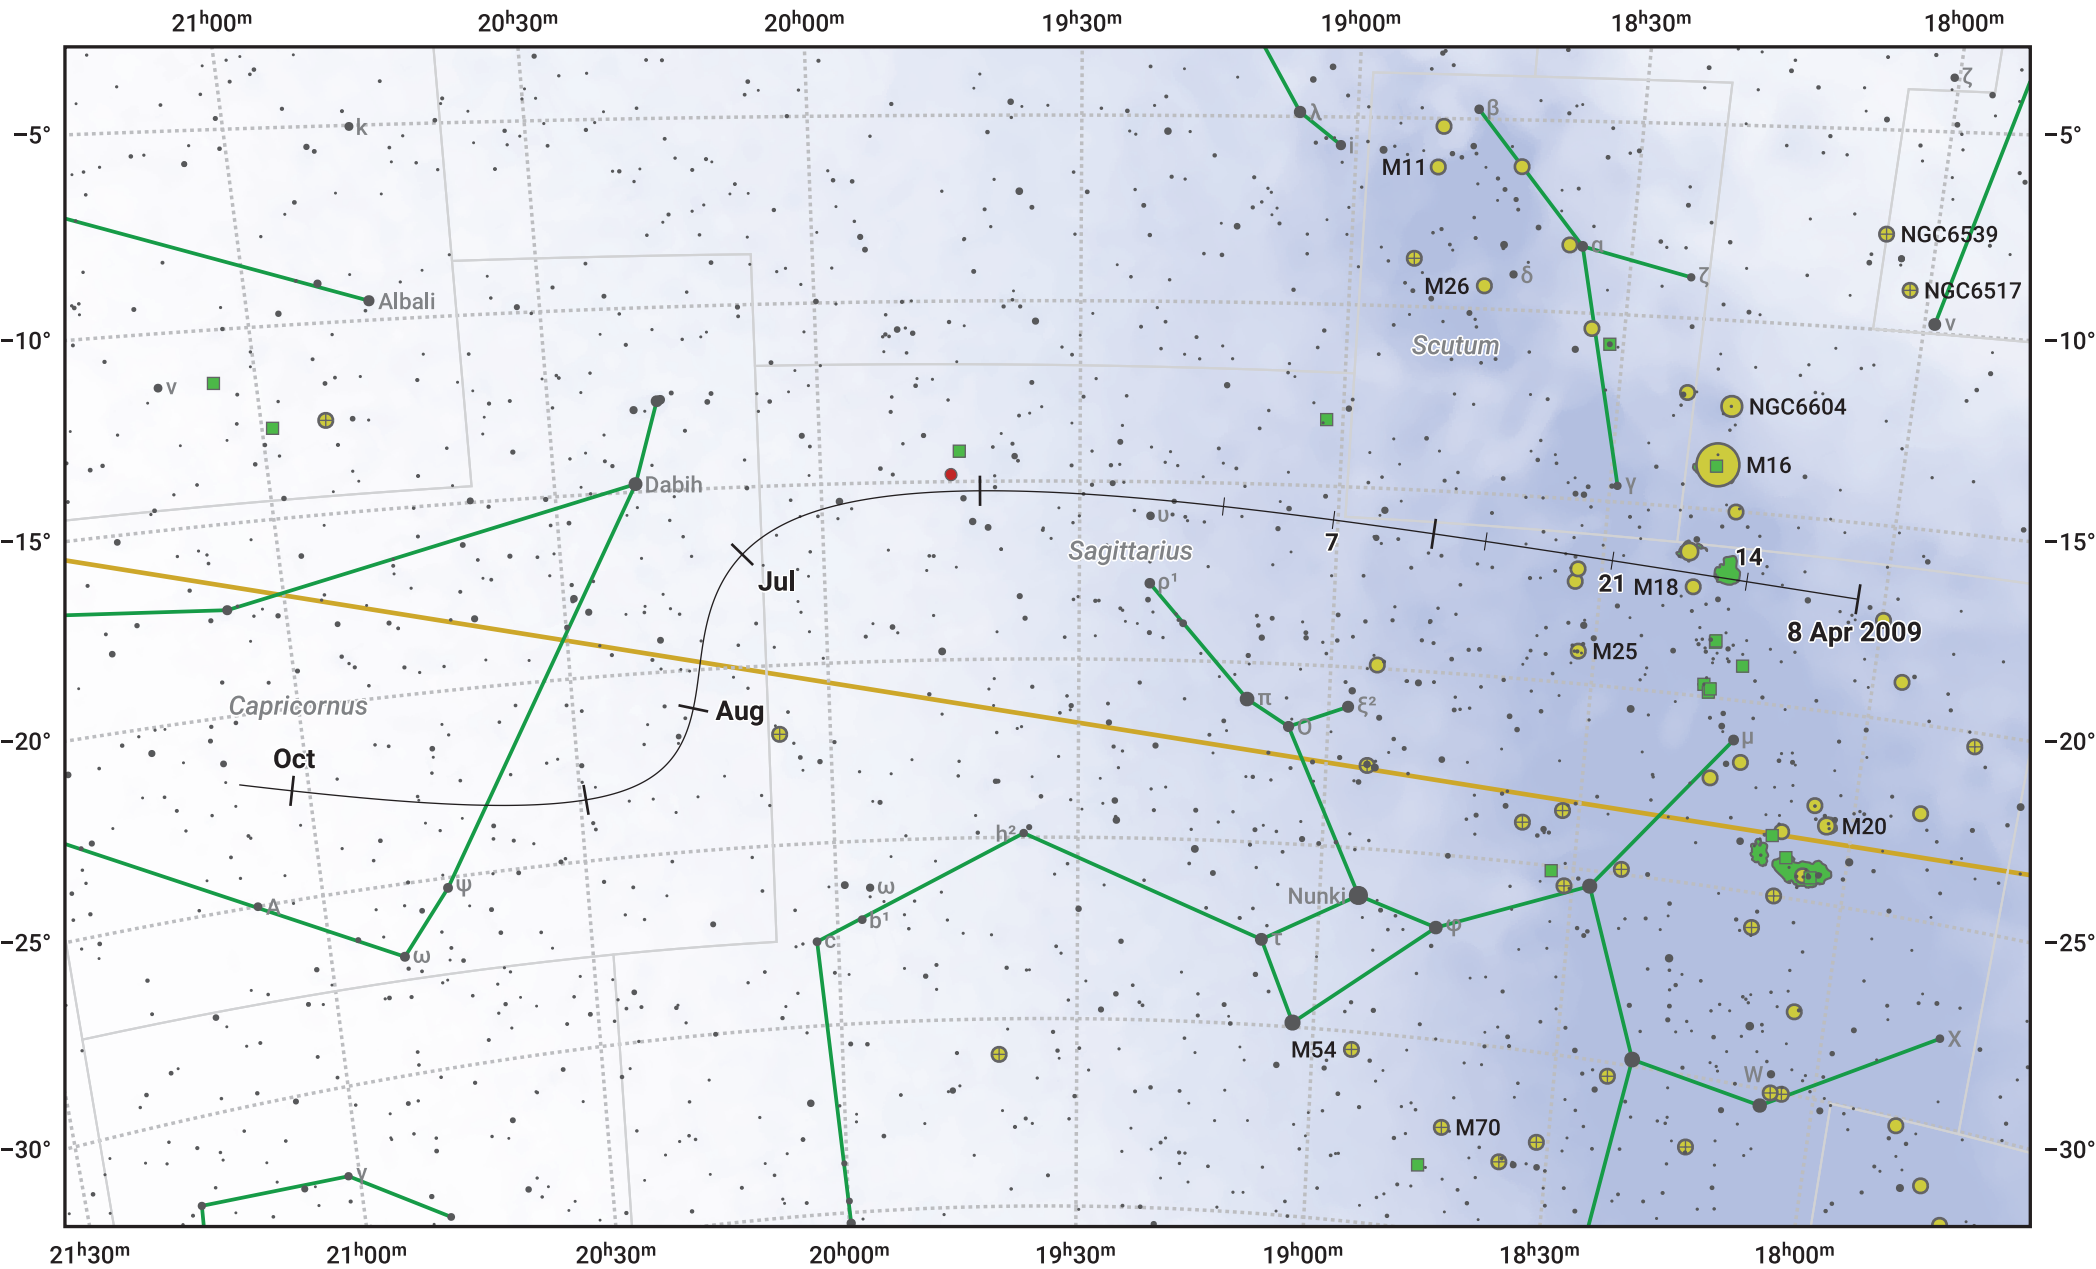

The path of 22P/Kopff starting on 8 Apr 2009

© Dominic Ford 2011–2024. Date markers placed at midnight UTC. Downloaded from <https://in-the-sky.org>

Magnitude scale: ● 8.0 ● 7.0 ● 6.0 ● 5.0 ● 4.0 ● 3.0 ● 2.0

— Ecliptic Plane

● Galaxy ■ Bright nebula ● Open cluster ⊕ Globular cluster

Date	Mag
2009 May 1	8.9
2009 May 6	8.7
2009 Jun 10	7.7
2009 Jul 1	7.5
2009 Sep 1	8.7
2009 Sep 3	8.8
2009 Sep 28	9.8