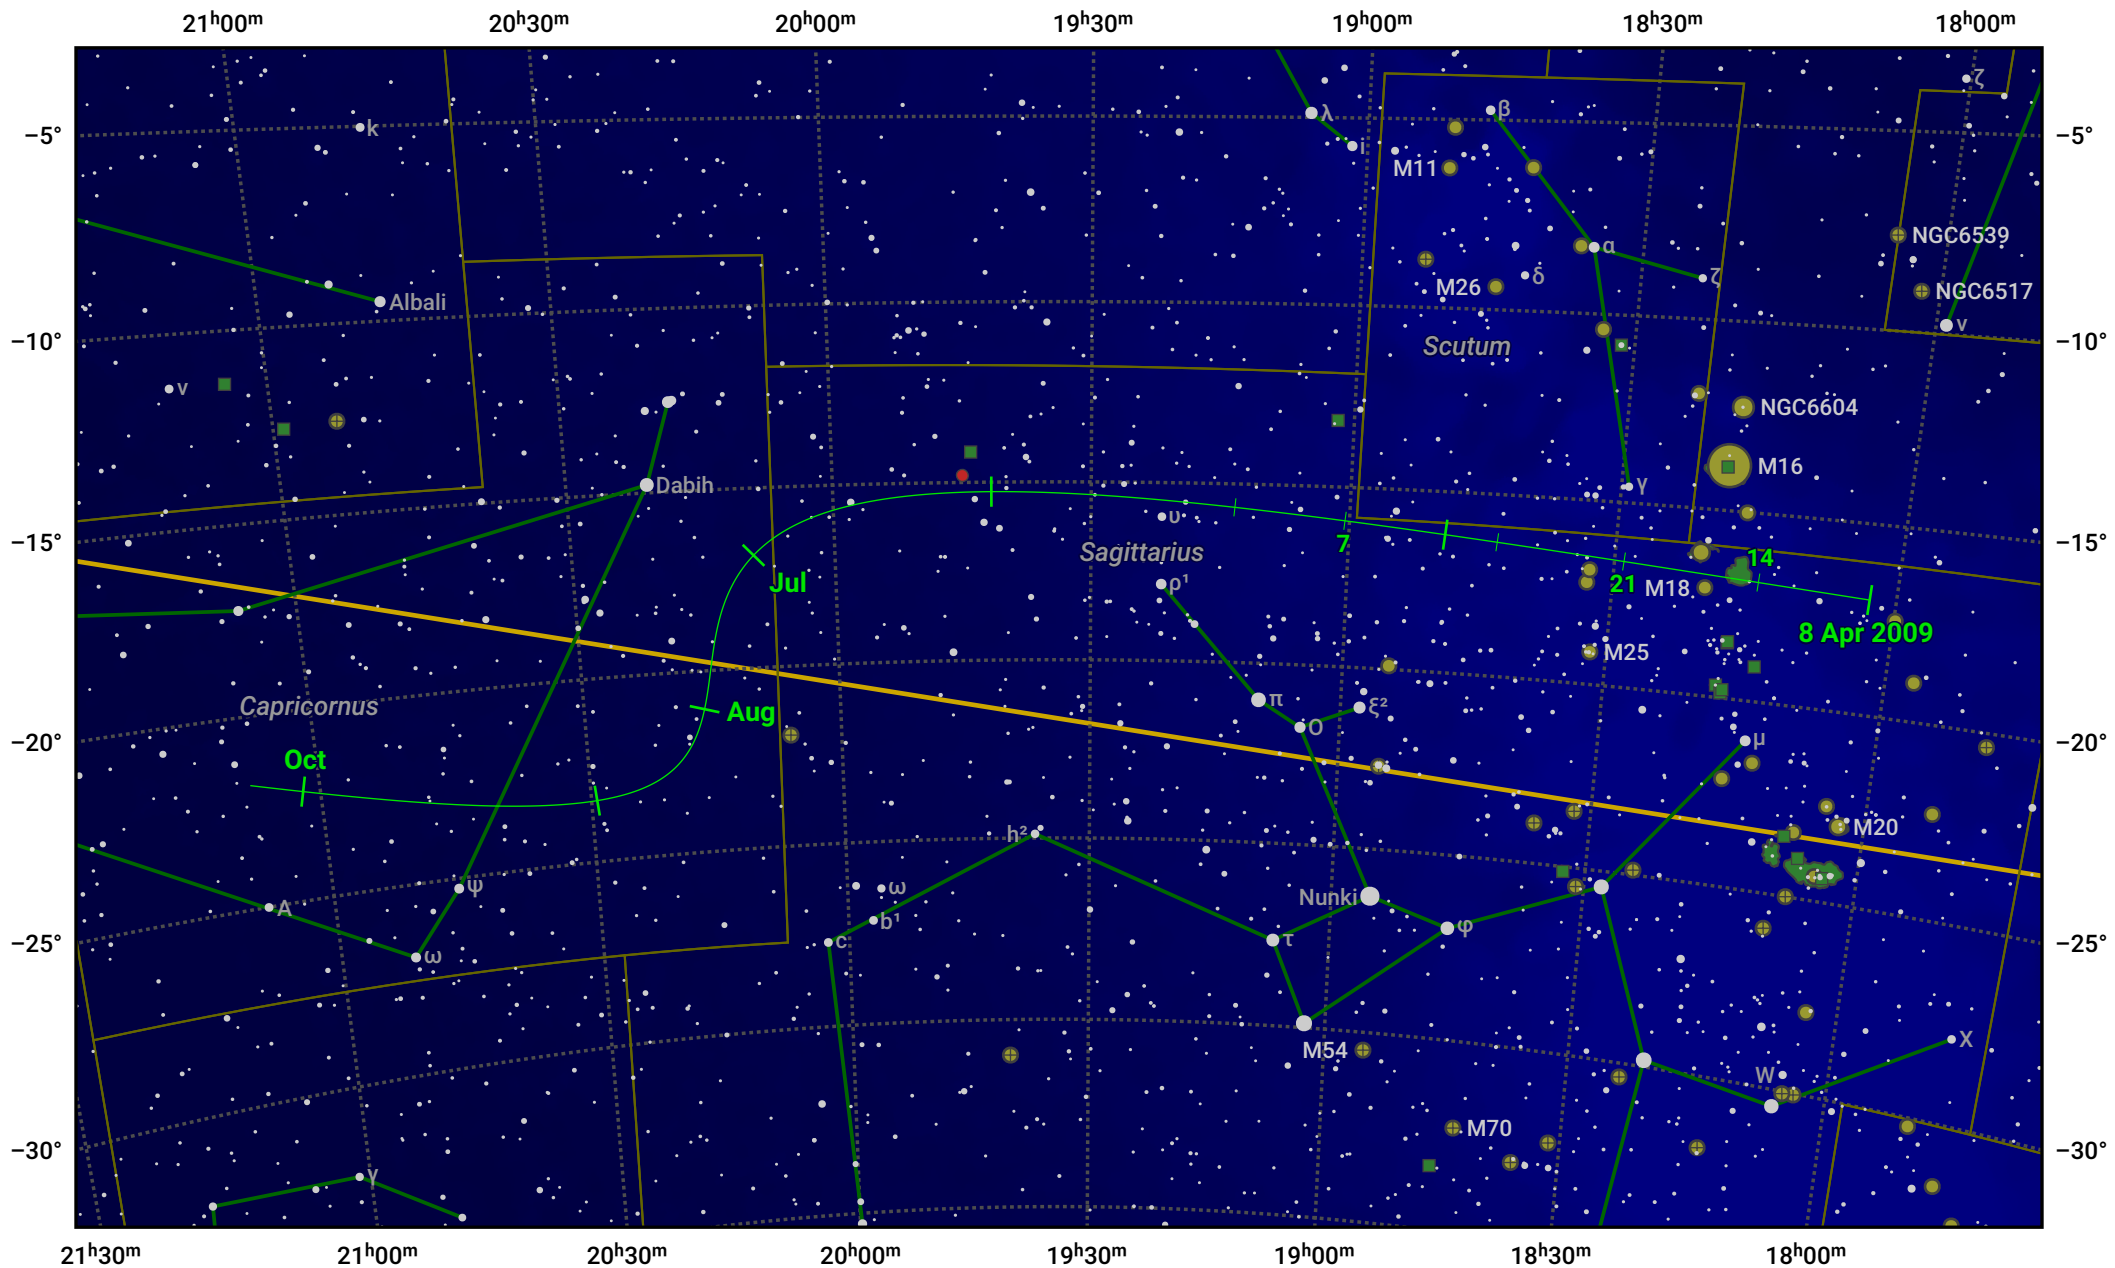

The path of 22P/Kopff starting on 8 Apr 2009

© Dominic Ford 2011–2024. Date markers placed at midnight UTC. Downloaded from <https://in-the-sky.org>

Magnitude scale: 8.0 7.0 6.0 5.0 4.0 3.0 2.0

— Ecliptic Plane

Galaxy Bright nebula Open cluster Globular cluster

Date	Mag
2009 May 1	8.9
2009 May 6	8.7
2009 Jun 10	7.7
2009 Jul 1	7.5
2009 Sep 1	8.7
2009 Sep 3	8.8
2009 Sep 28	9.8