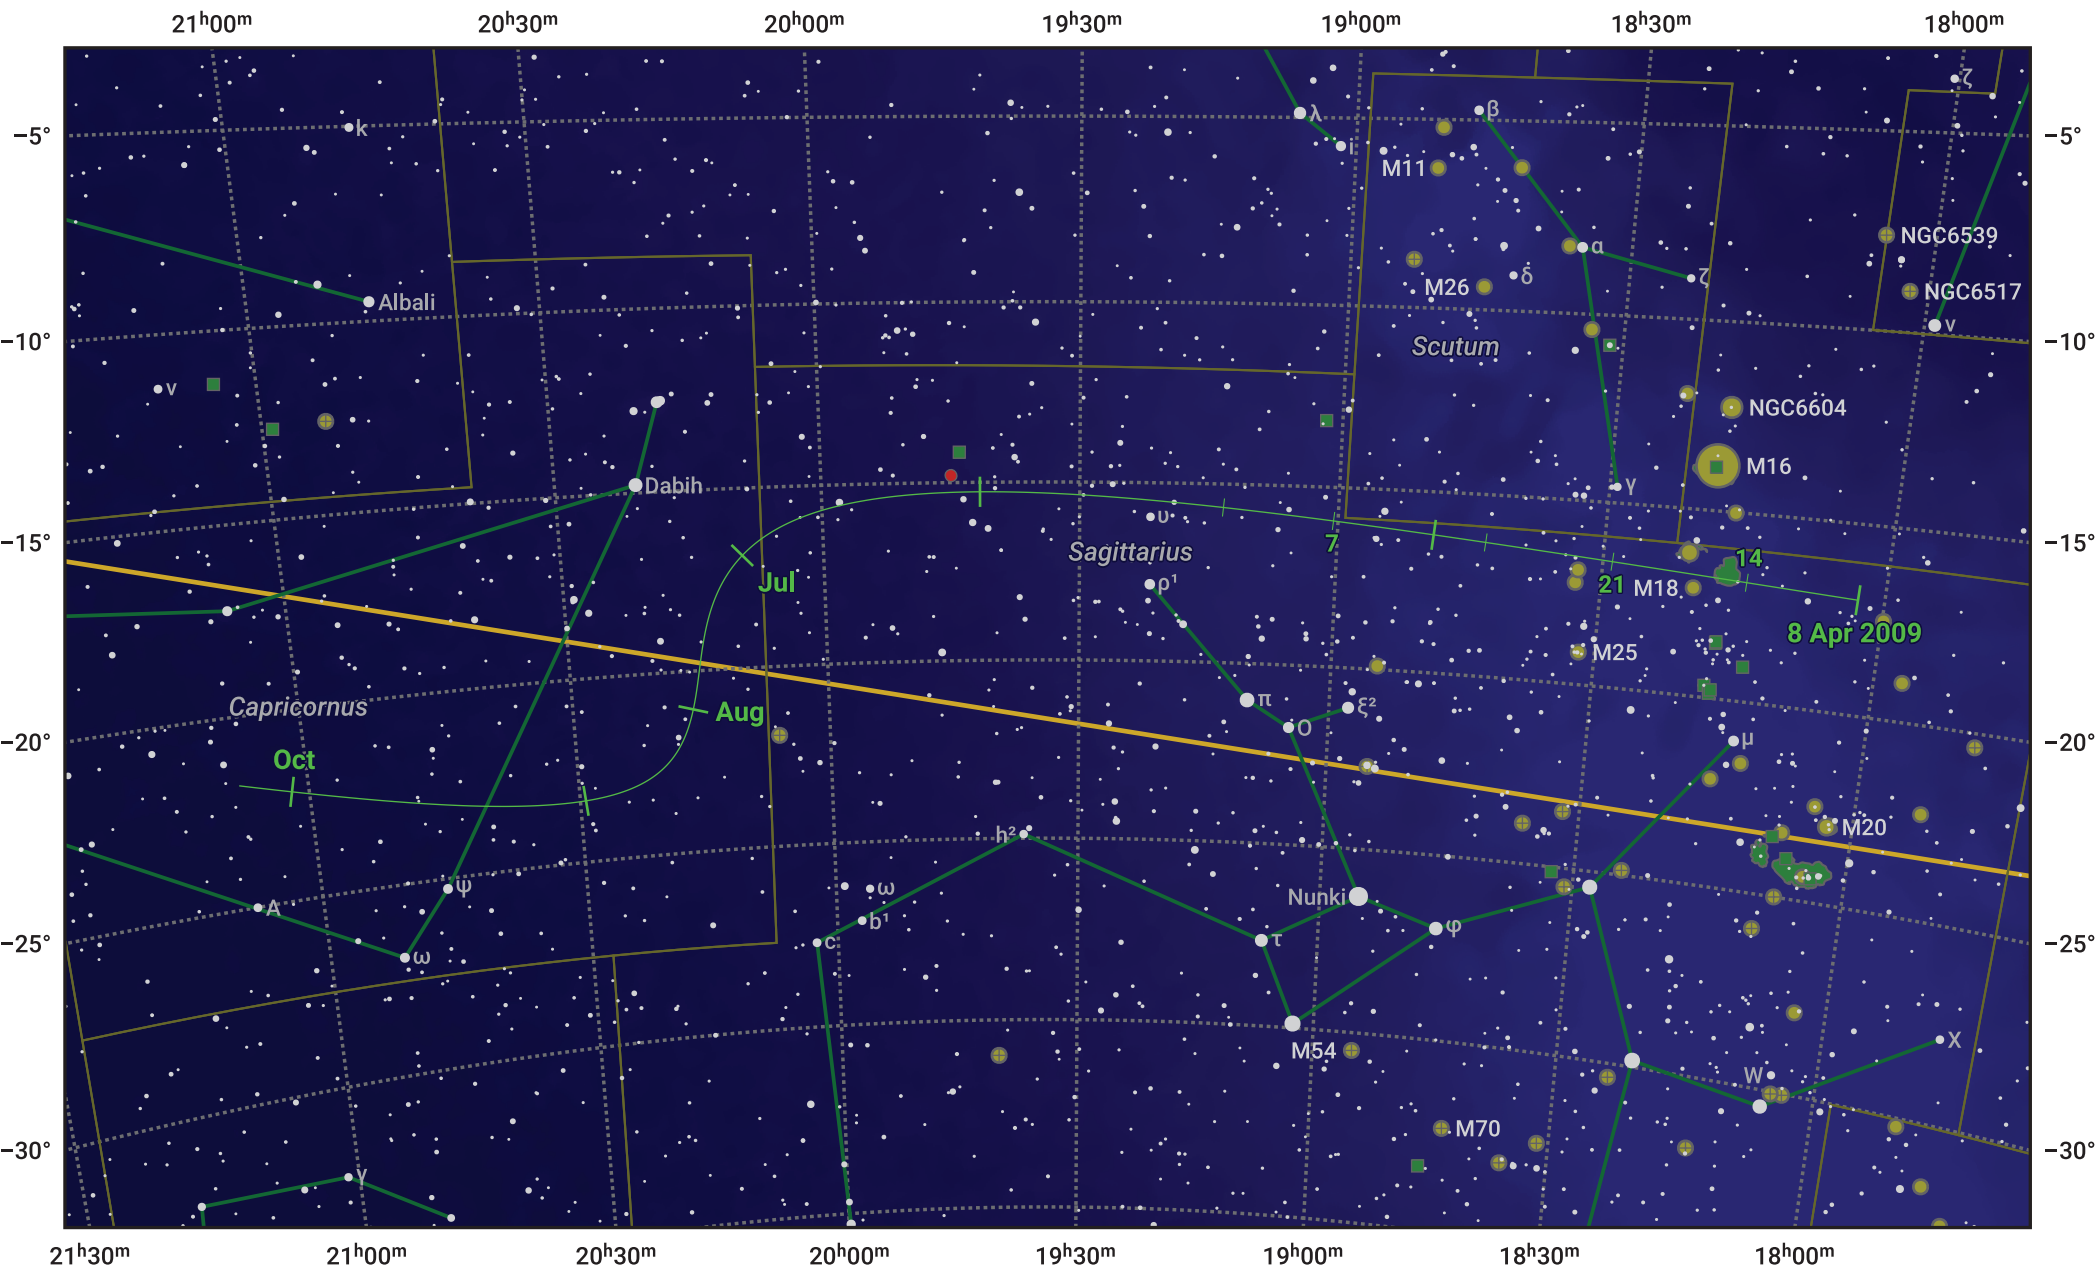

The path of 22P/Kopff starting on 8 Apr 2009

© Dominic Ford 2011–2024. Date markers placed at midnight UTC. Downloaded from <https://in-the-sky.org>

Magnitude scale: ● 8.0 ● 7.0 ● 6.0 ● 5.0 ● 4.0 ● 3.0 ● 2.0

— Ecliptic Plane

● Galaxy ■ Bright nebula ● Open cluster ● Globular cluster

Date	Mag
2009 May 1	8.9
2009 May 6	8.7
2009 Jun 10	7.7
2009 Jul 1	7.5
2009 Sep 1	8.7
2009 Sep 3	8.8
2009 Sep 28	9.8