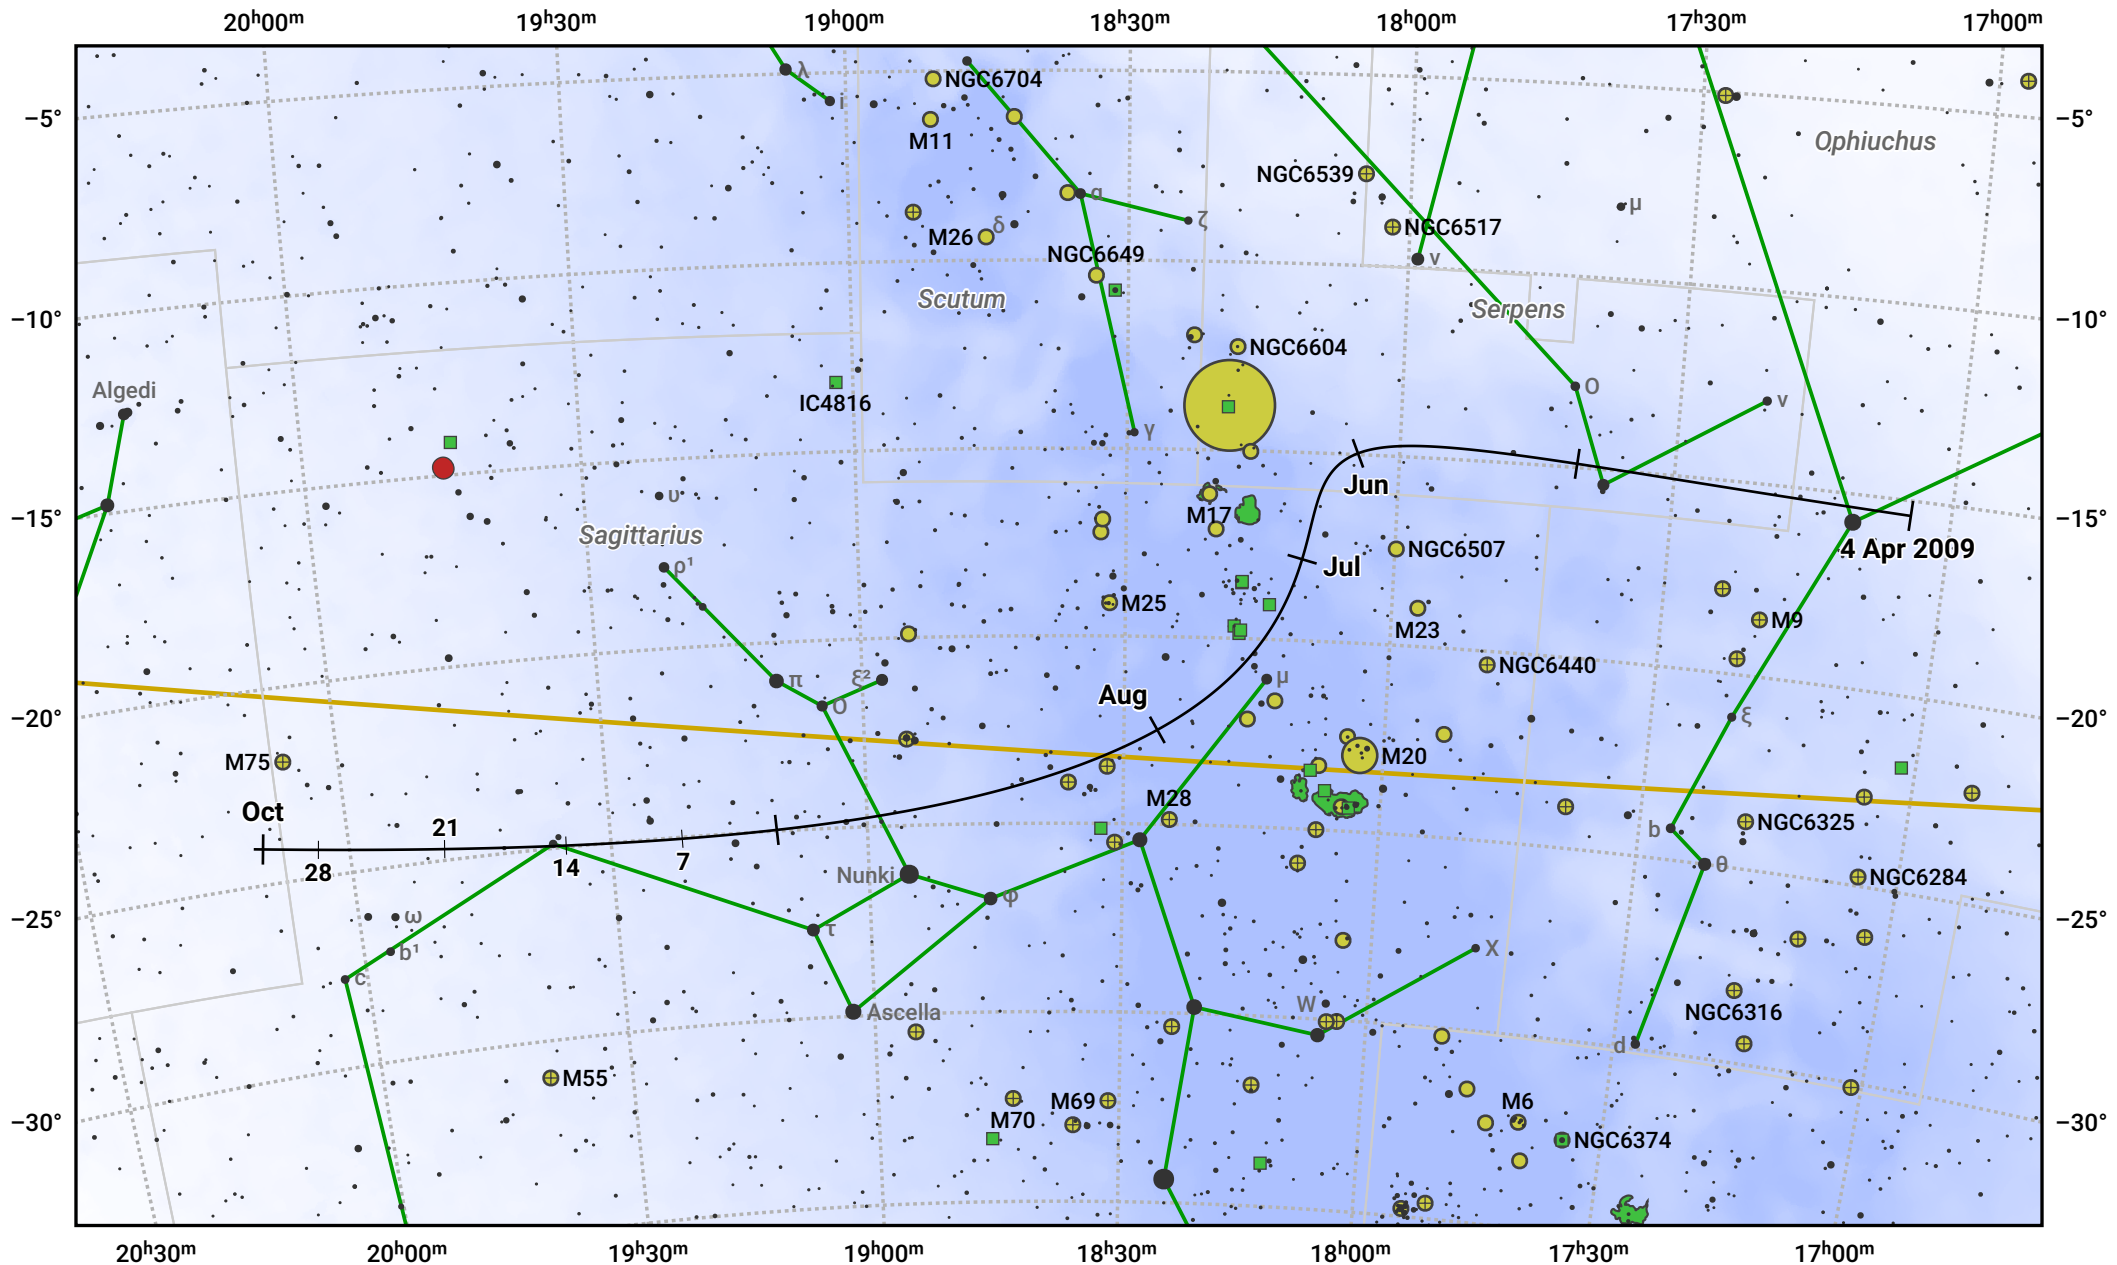

The path of 22P/Kopff starting on 4 Apr 2009

© Dominic Ford 2011–2024. Date markers placed at midnight UTC. Downloaded from <https://in-the-sky.org>

Magnitude scale: • 8.0 • 7.0 • 6.0 • 5.0 • 4.0 • 3.0 • 2.0 • 1.0

— Ecliptic Plane

● Galaxy
 ■ Bright nebula
 ● Open cluster
 + Globular cluster

Date	Mag
2009 Apr 29	9.0
2009 May 1	8.9
2009 May 27	8.0
2009 Jul 1	7.3
2009 Sep 1	8.6
2009 Sep 12	9.0