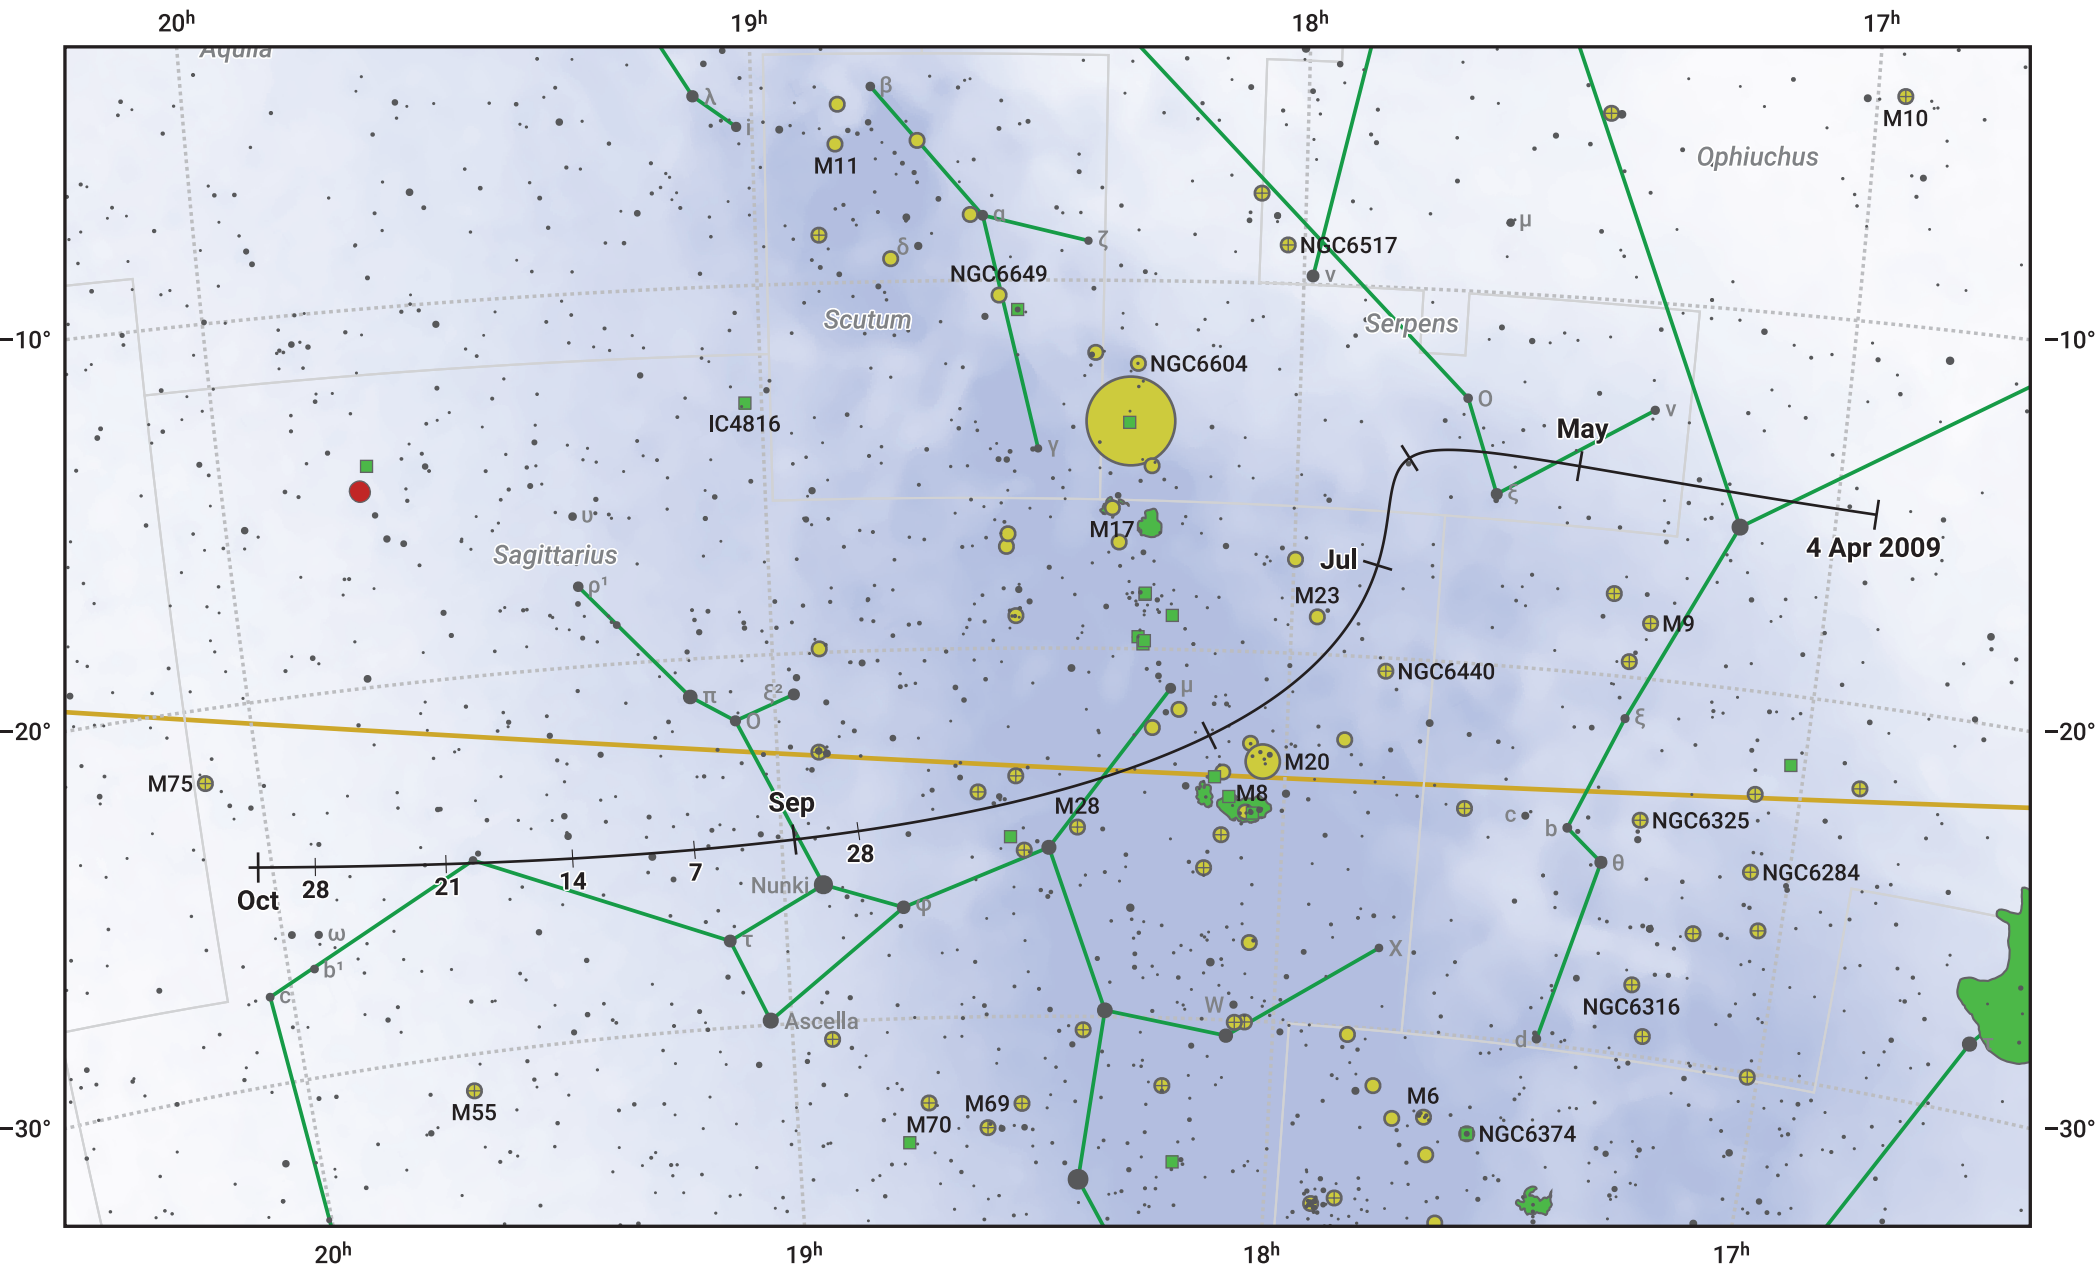

# The path of 22P/Kopff starting on 4 Apr 2009

© Dominic Ford 2011–2024. Date markers placed at midnight UTC. Downloaded from <https://in-the-sky.org>

Magnitude scale: 8.0 7.0 6.0 5.0 4.0 3.0 2.0 1.0

— Ecliptic Plane

Galaxy Bright nebula Open cluster Globular cluster

Date	Mag
2009 Apr 29	9.0
2009 May 1	8.9
2009 May 26	8.0
2009 Jul 1	7.3
2009 Sep 1	8.6
2009 Sep 14	9.0