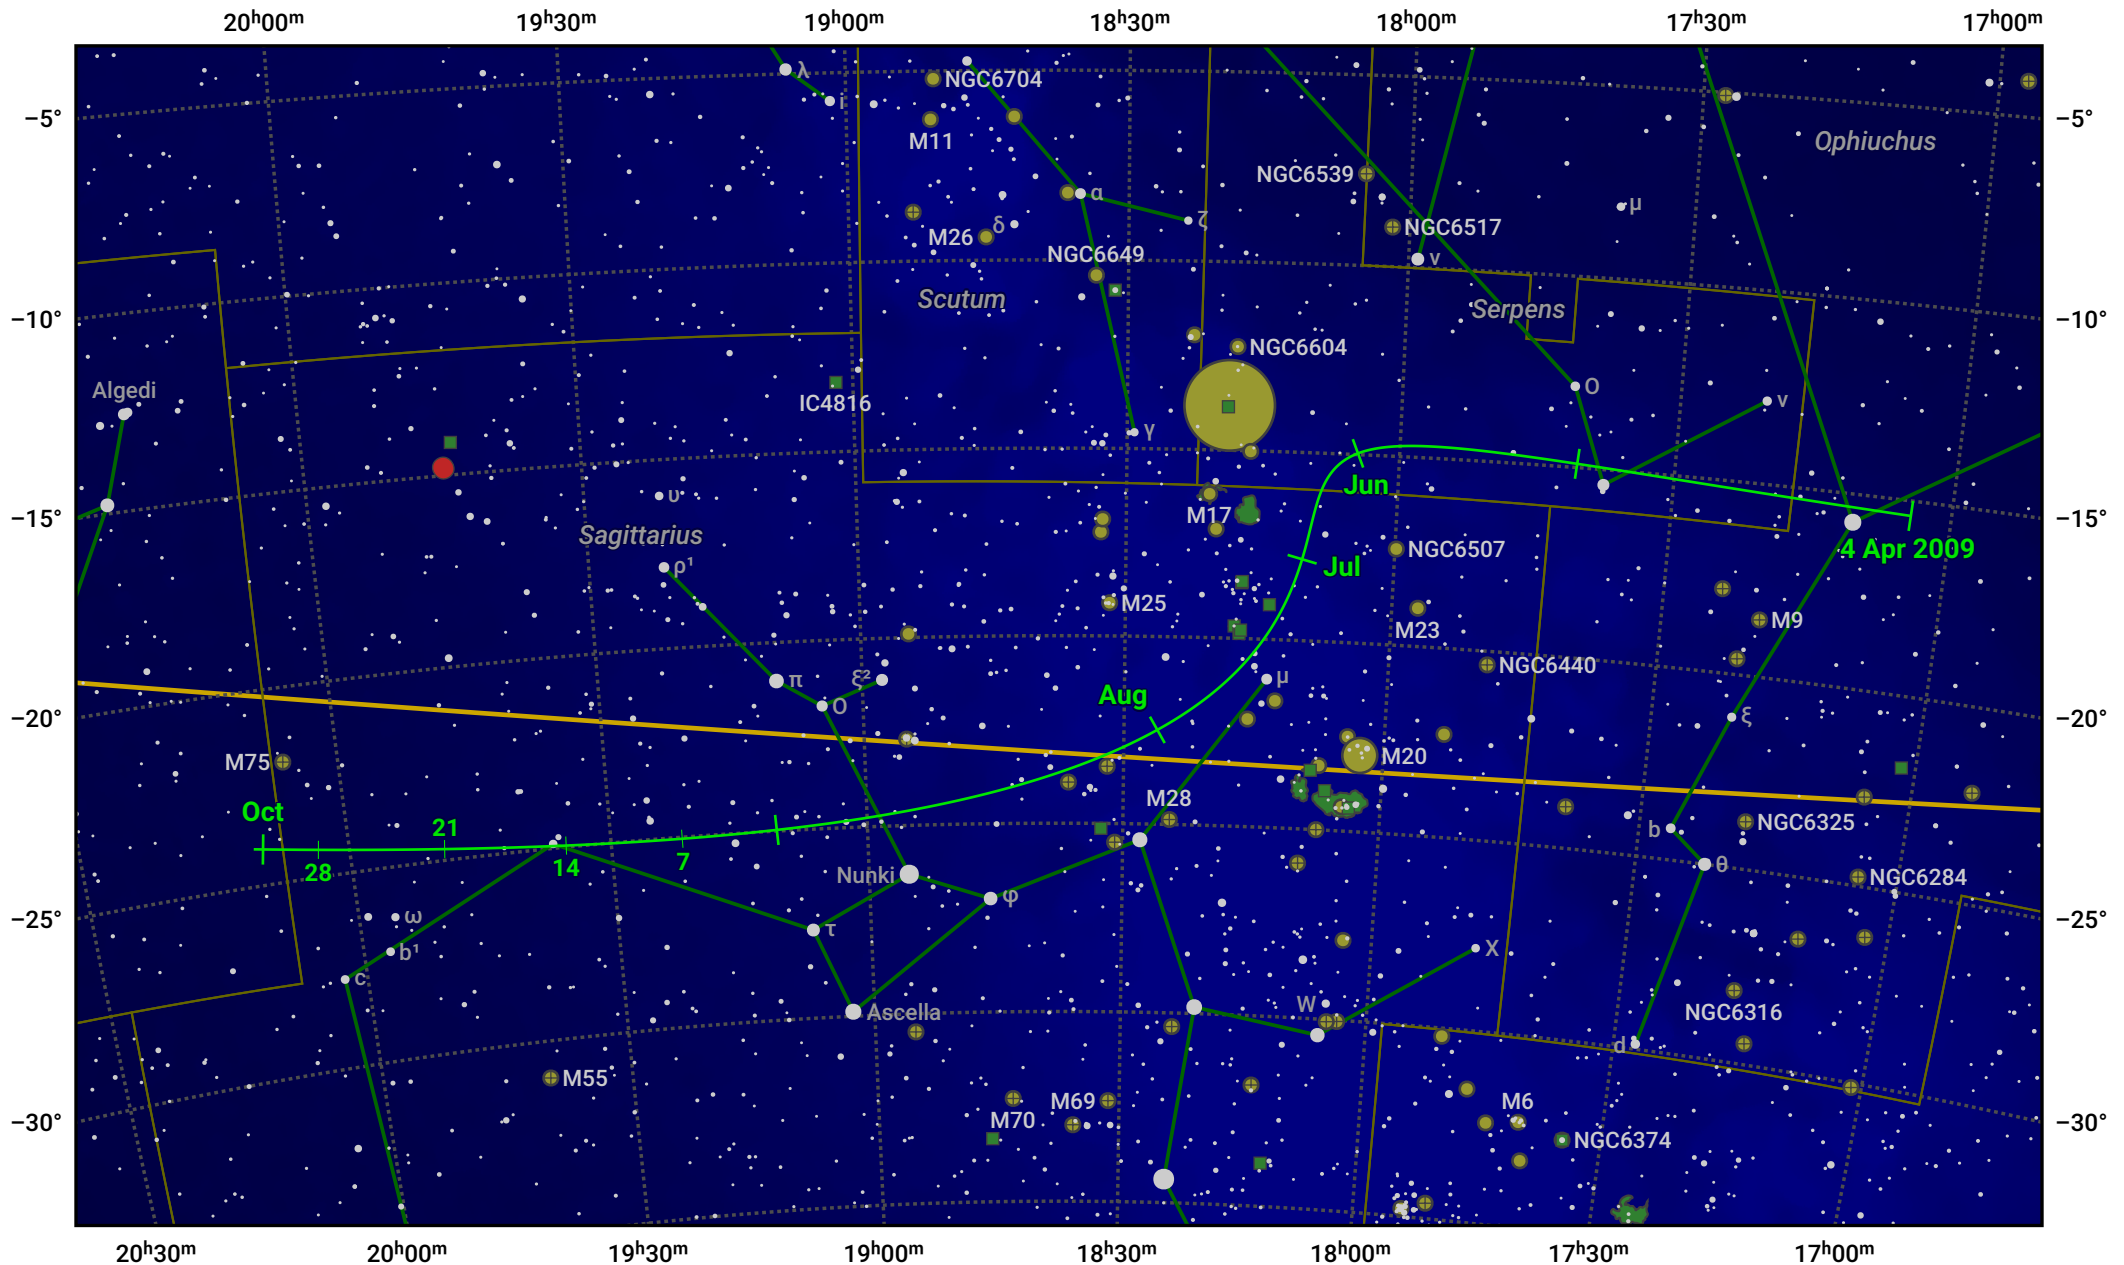

The path of 22P/Kopff starting on 4 Apr 2009

© Dominic Ford 2011–2024. Date markers placed at midnight UTC. Downloaded from <https://in-the-sky.org>

Magnitude scale: 8.0 7.0 6.0 5.0 4.0 3.0 2.0 1.0

— Ecliptic Plane

Galaxy Bright nebula Open cluster Globular cluster

Date	Mag
2009 Apr 29	9.0
2009 May 1	8.9
2009 May 27	8.0
2009 Jul 1	7.3
2009 Sep 1	8.6
2009 Sep 12	9.0