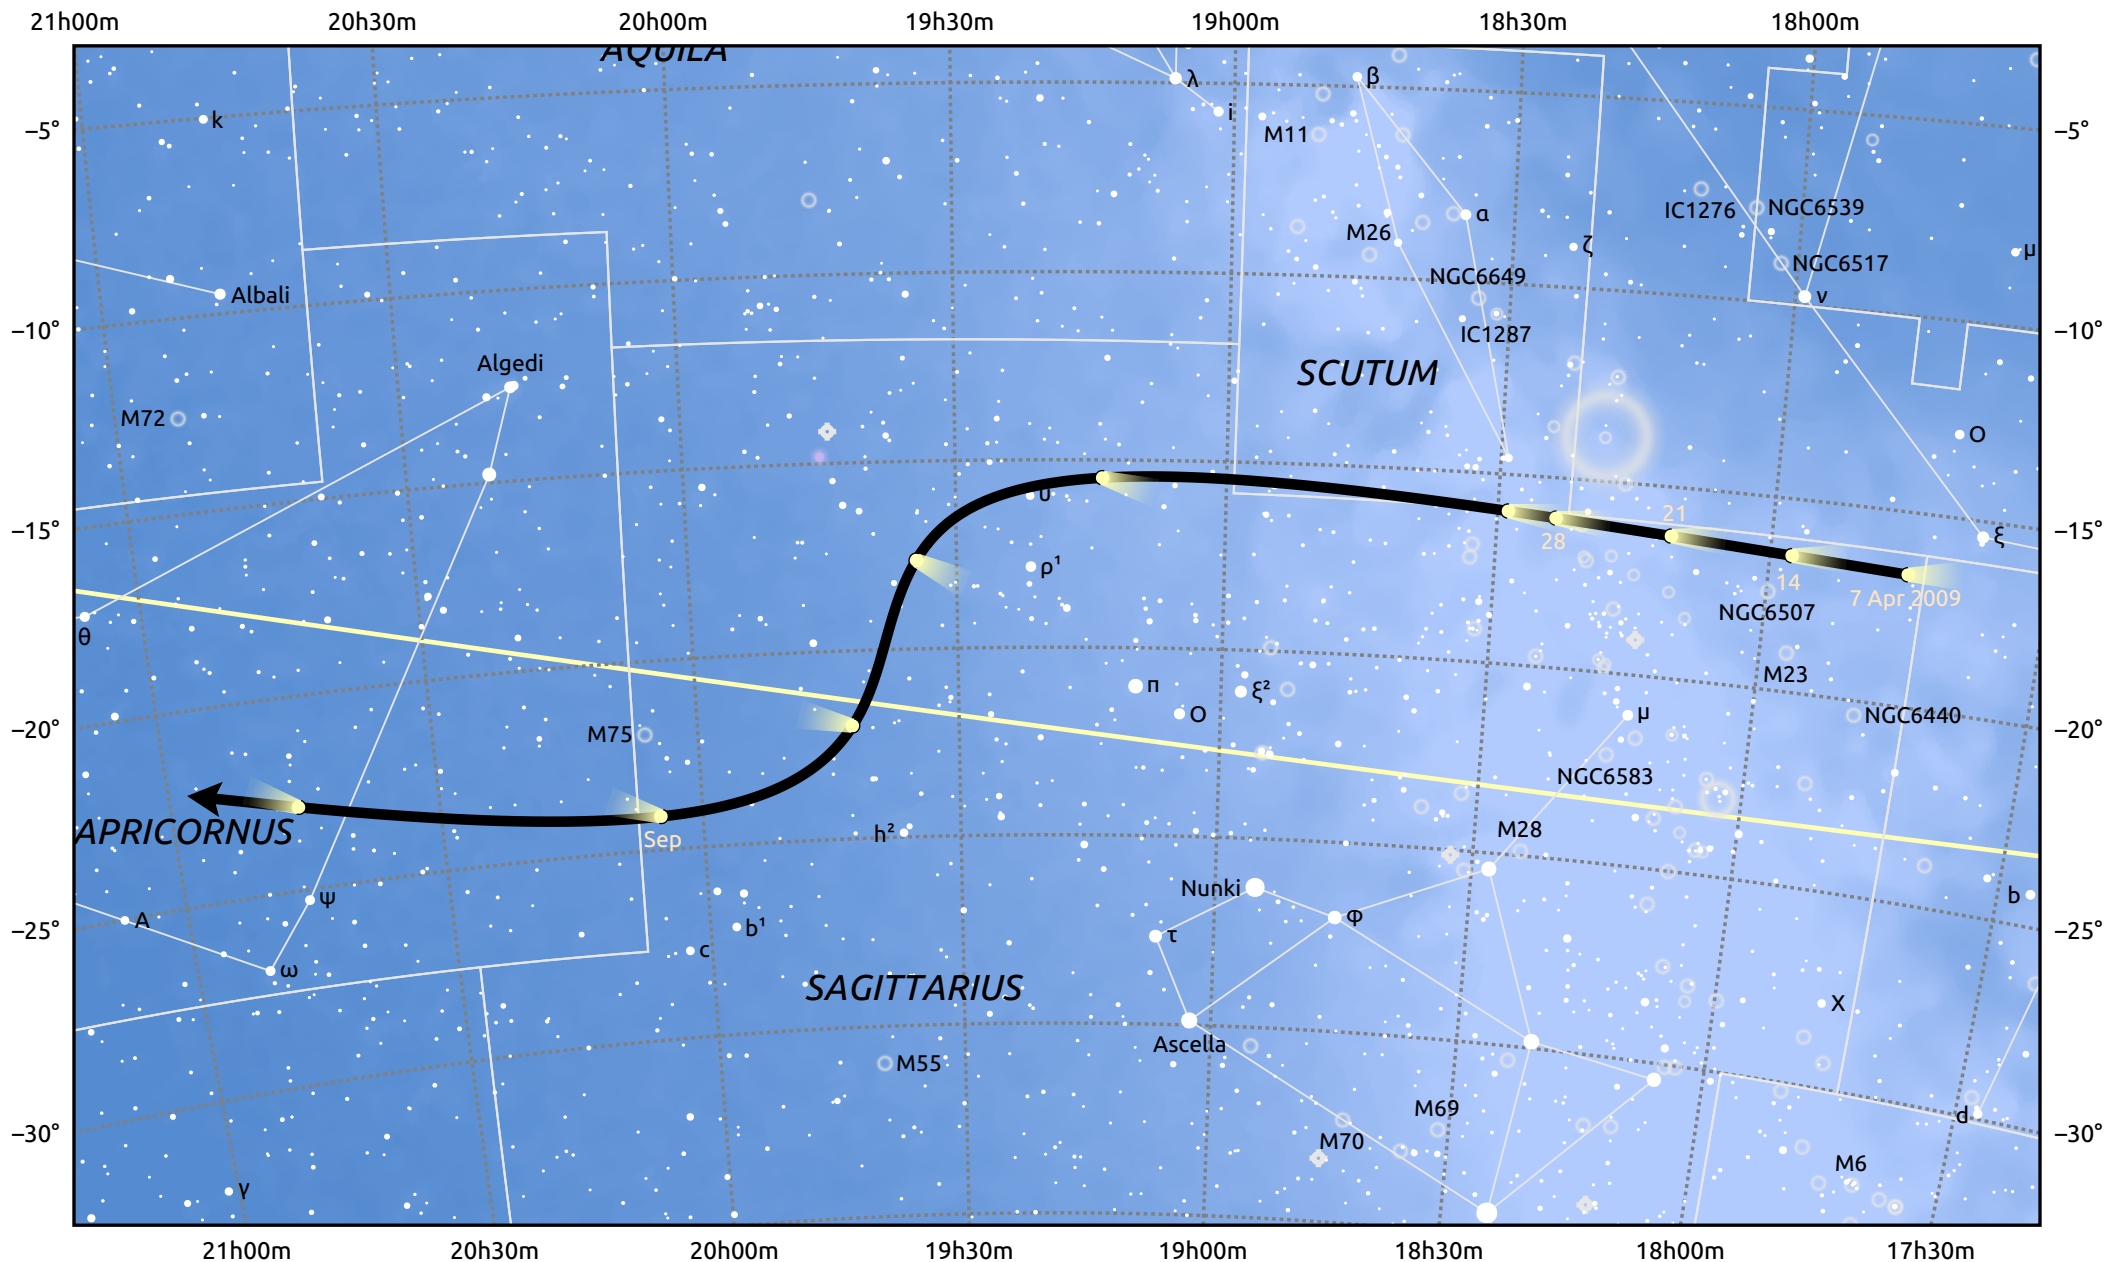

# The path of 22P/Kopff starting on 7 Apr 2009

© Dominic Ford 2011–2025. Date markers placed at midnight UTC. Downloaded from <https://in-the-sky.org>

Magnitude scale: · 8.0 · 7.0 · 6.0 · 5.0 · 4.0 · 3.0 · 2.0 · 1.0

— Ecliptic Plane

Galaxy    Bright nebula    Open cluster    Globular cluster    Planetary nebula

Date	Mag
2009 May 1	8.9
2009 May 4	8.8
2009 Jun 5	7.8
2009 Jul 1	7.4
2009 Sep 1	8.6
2009 Sep 5	8.8
2009 Sep 30	9.8