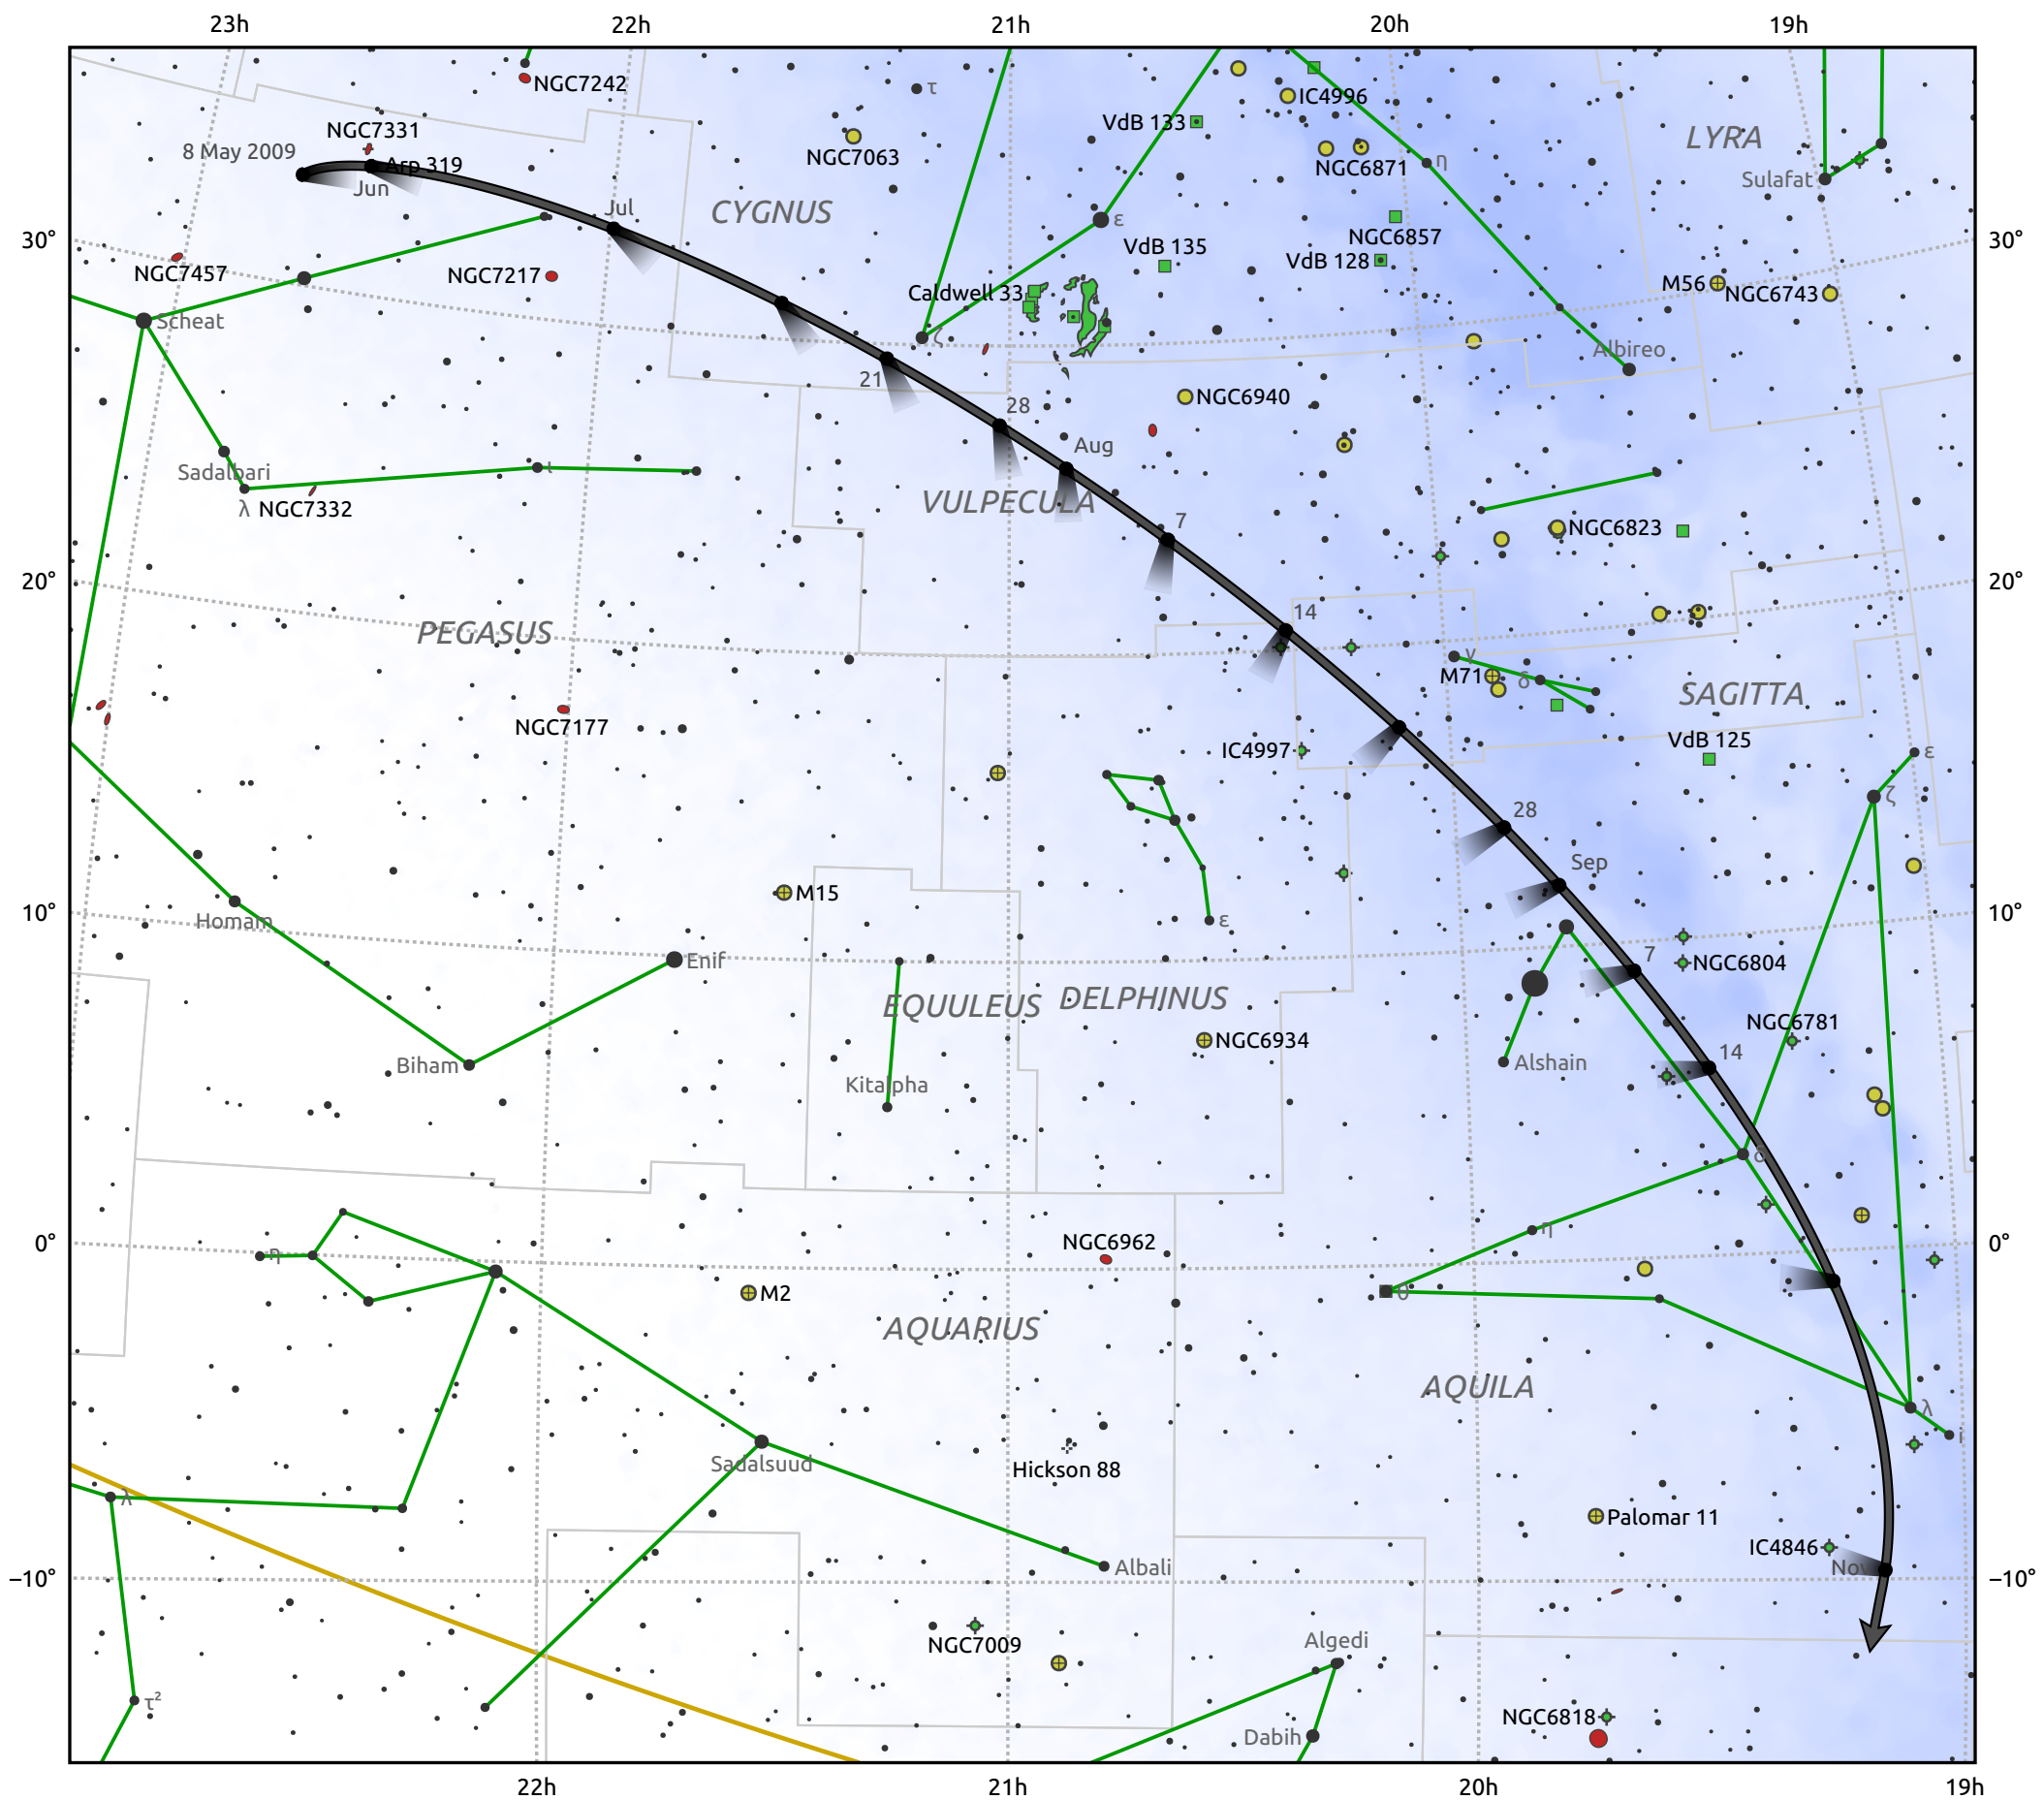

The path of C/2006 W3 (Christensen) starting on 8 May 2009

© Dominic Ford 2011–2025. Date markers placed at midnight UTC. Downloaded from <https://in-the-sky.org>

Magnitude scale: ● 7.0 ● 6.0 ● 5.0 ● 4.0 ● 3.0 ● 2.0 ● 1.0 ● 0.0

— Ecliptic Plane

● Galaxy ● Bright nebula ● Open cluster ● Globular cluster ● Planetary nebula

Date	Mag
2009 Jul 1	8.7
2009 Sep 1	8.6
2009 Nov 1	9.8