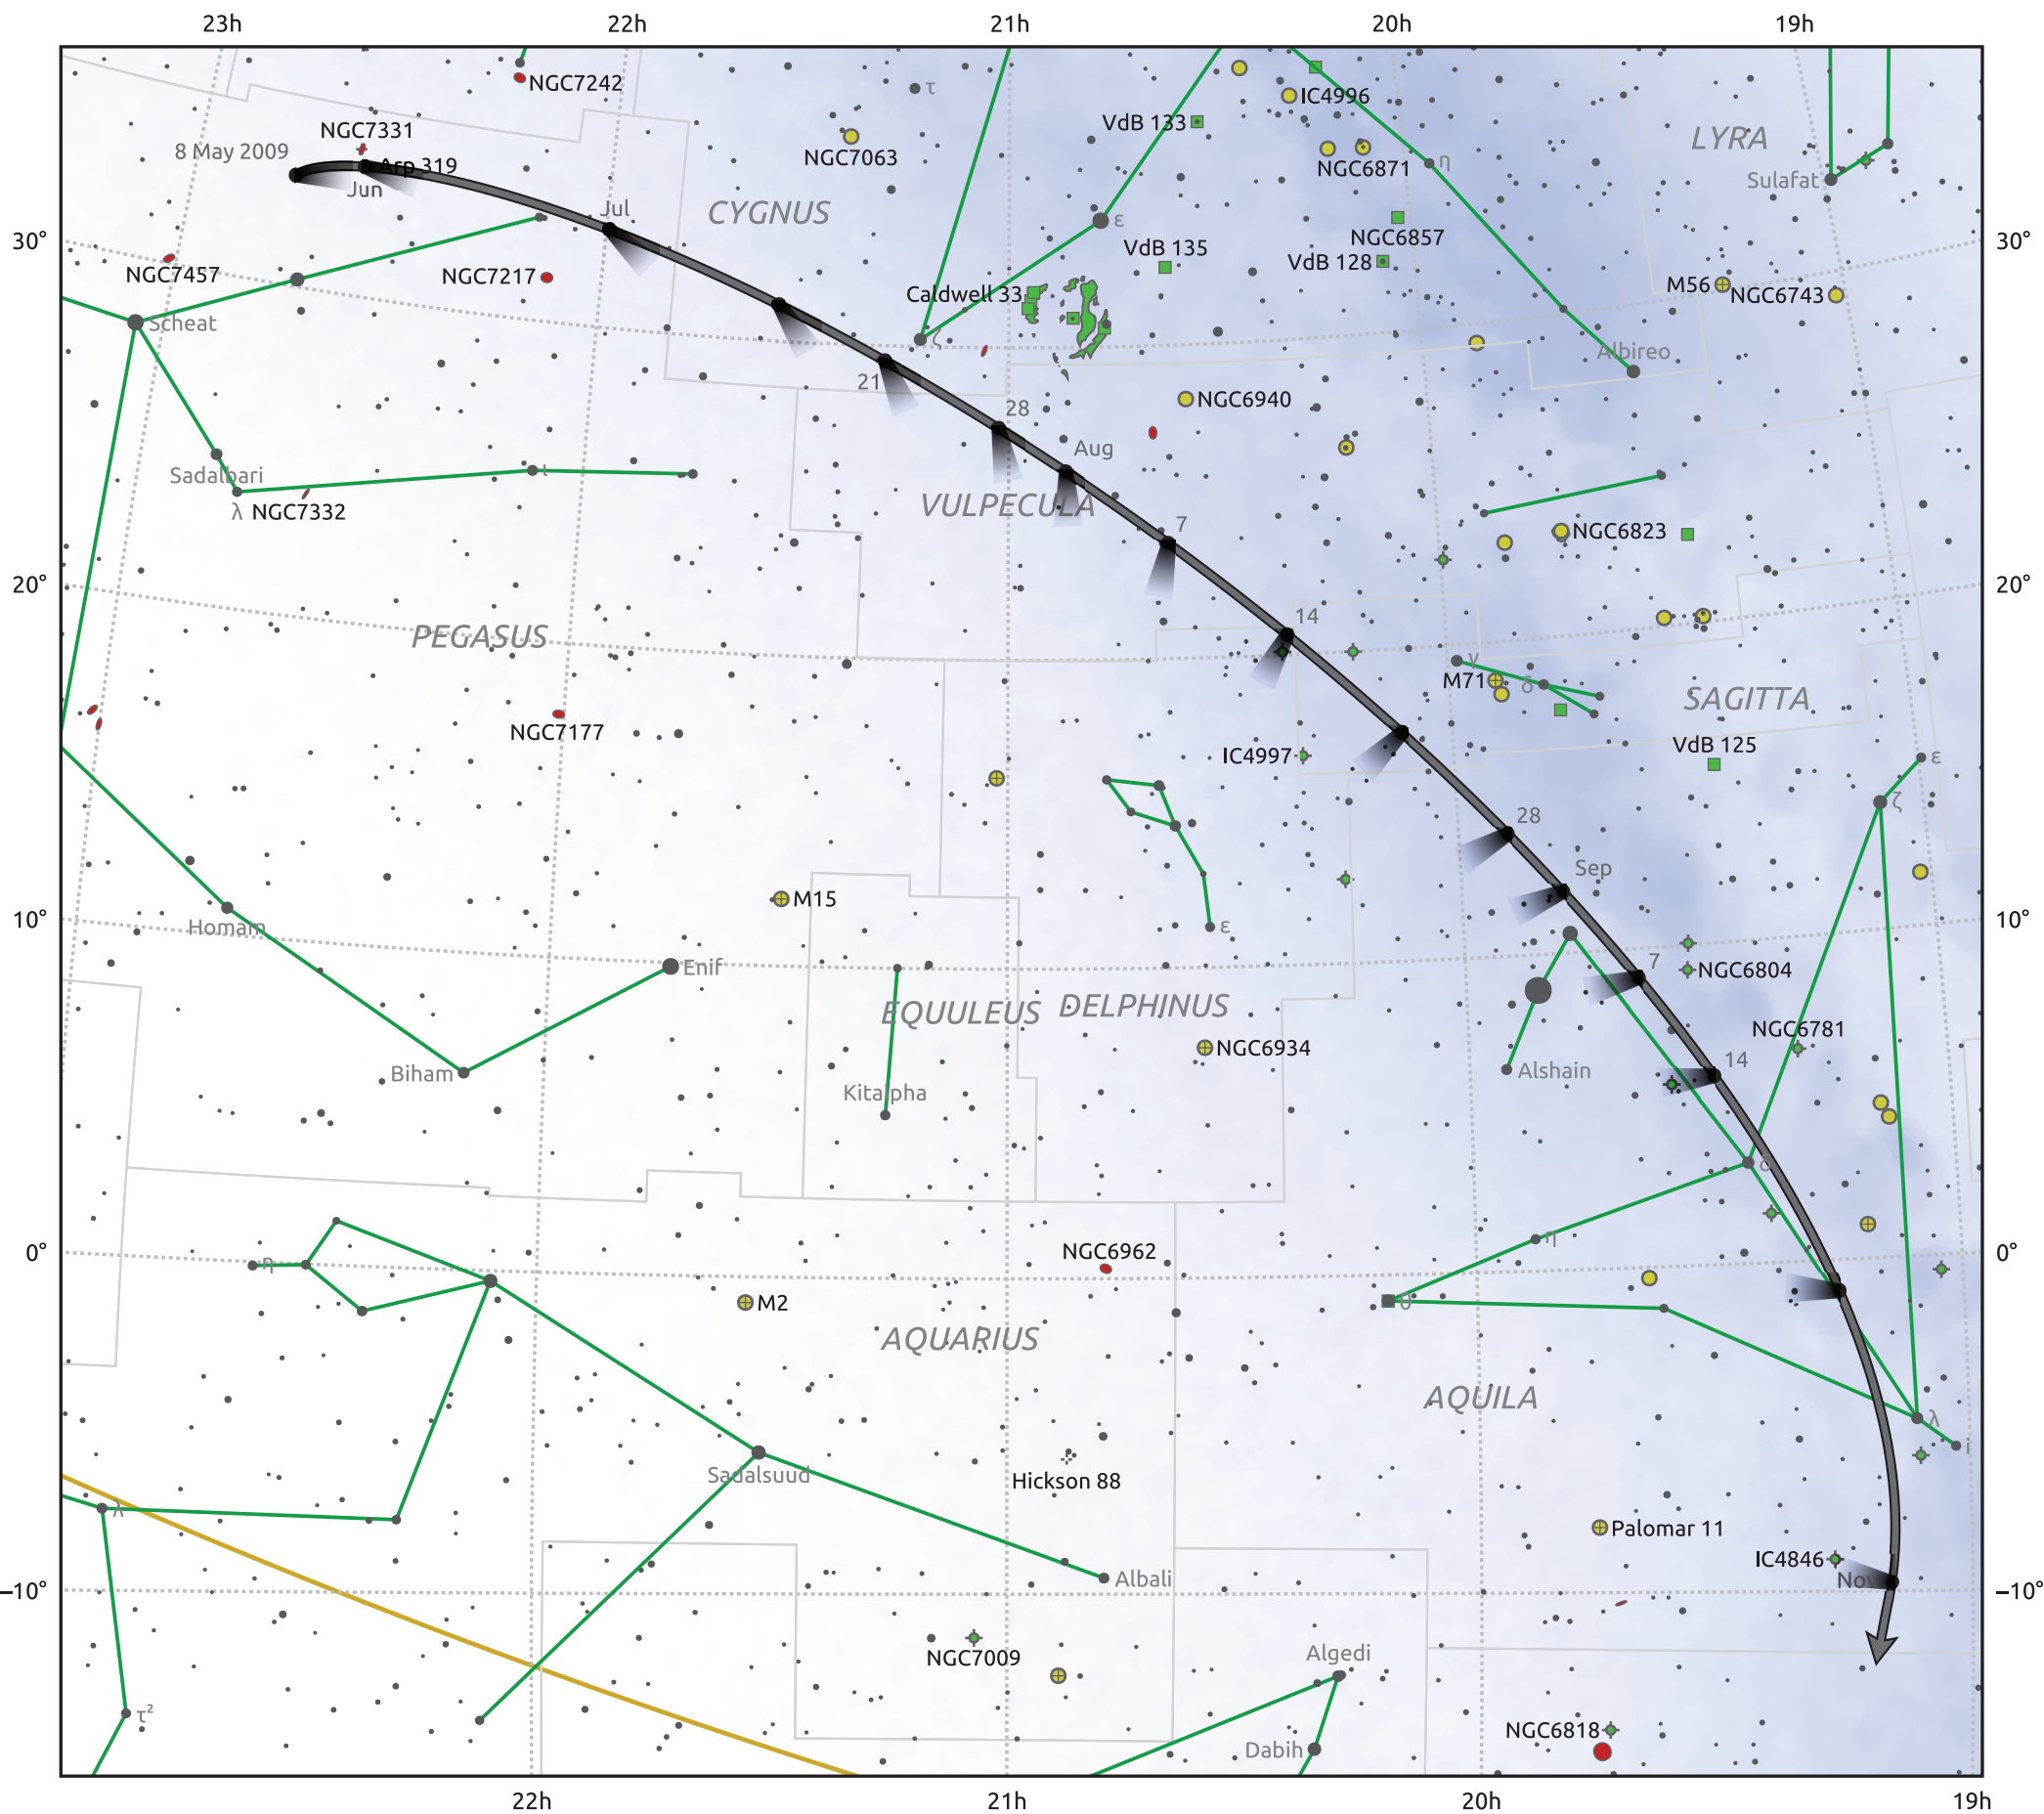

# The path of C/2006 W3 (Christensen) starting on 8 May 2009

© Dominic Ford 2011–2025. Date markers placed at midnight UTC. Downloaded from <https://in-the-sky.org>

Magnitude scale: ● 7.0 ● 6.0 ● 5.0 ● 4.0 ● 3.0 ● 2.0 ● 1.0 ● 0.0

— Ecliptic Plane

● Galaxy ● Bright nebula ● Open cluster ● Globular cluster ● Planetary nebula

Date	Mag
2009 Jul 1	8.7
2009 Sep 1	8.6
2009 Nov 1	9.8