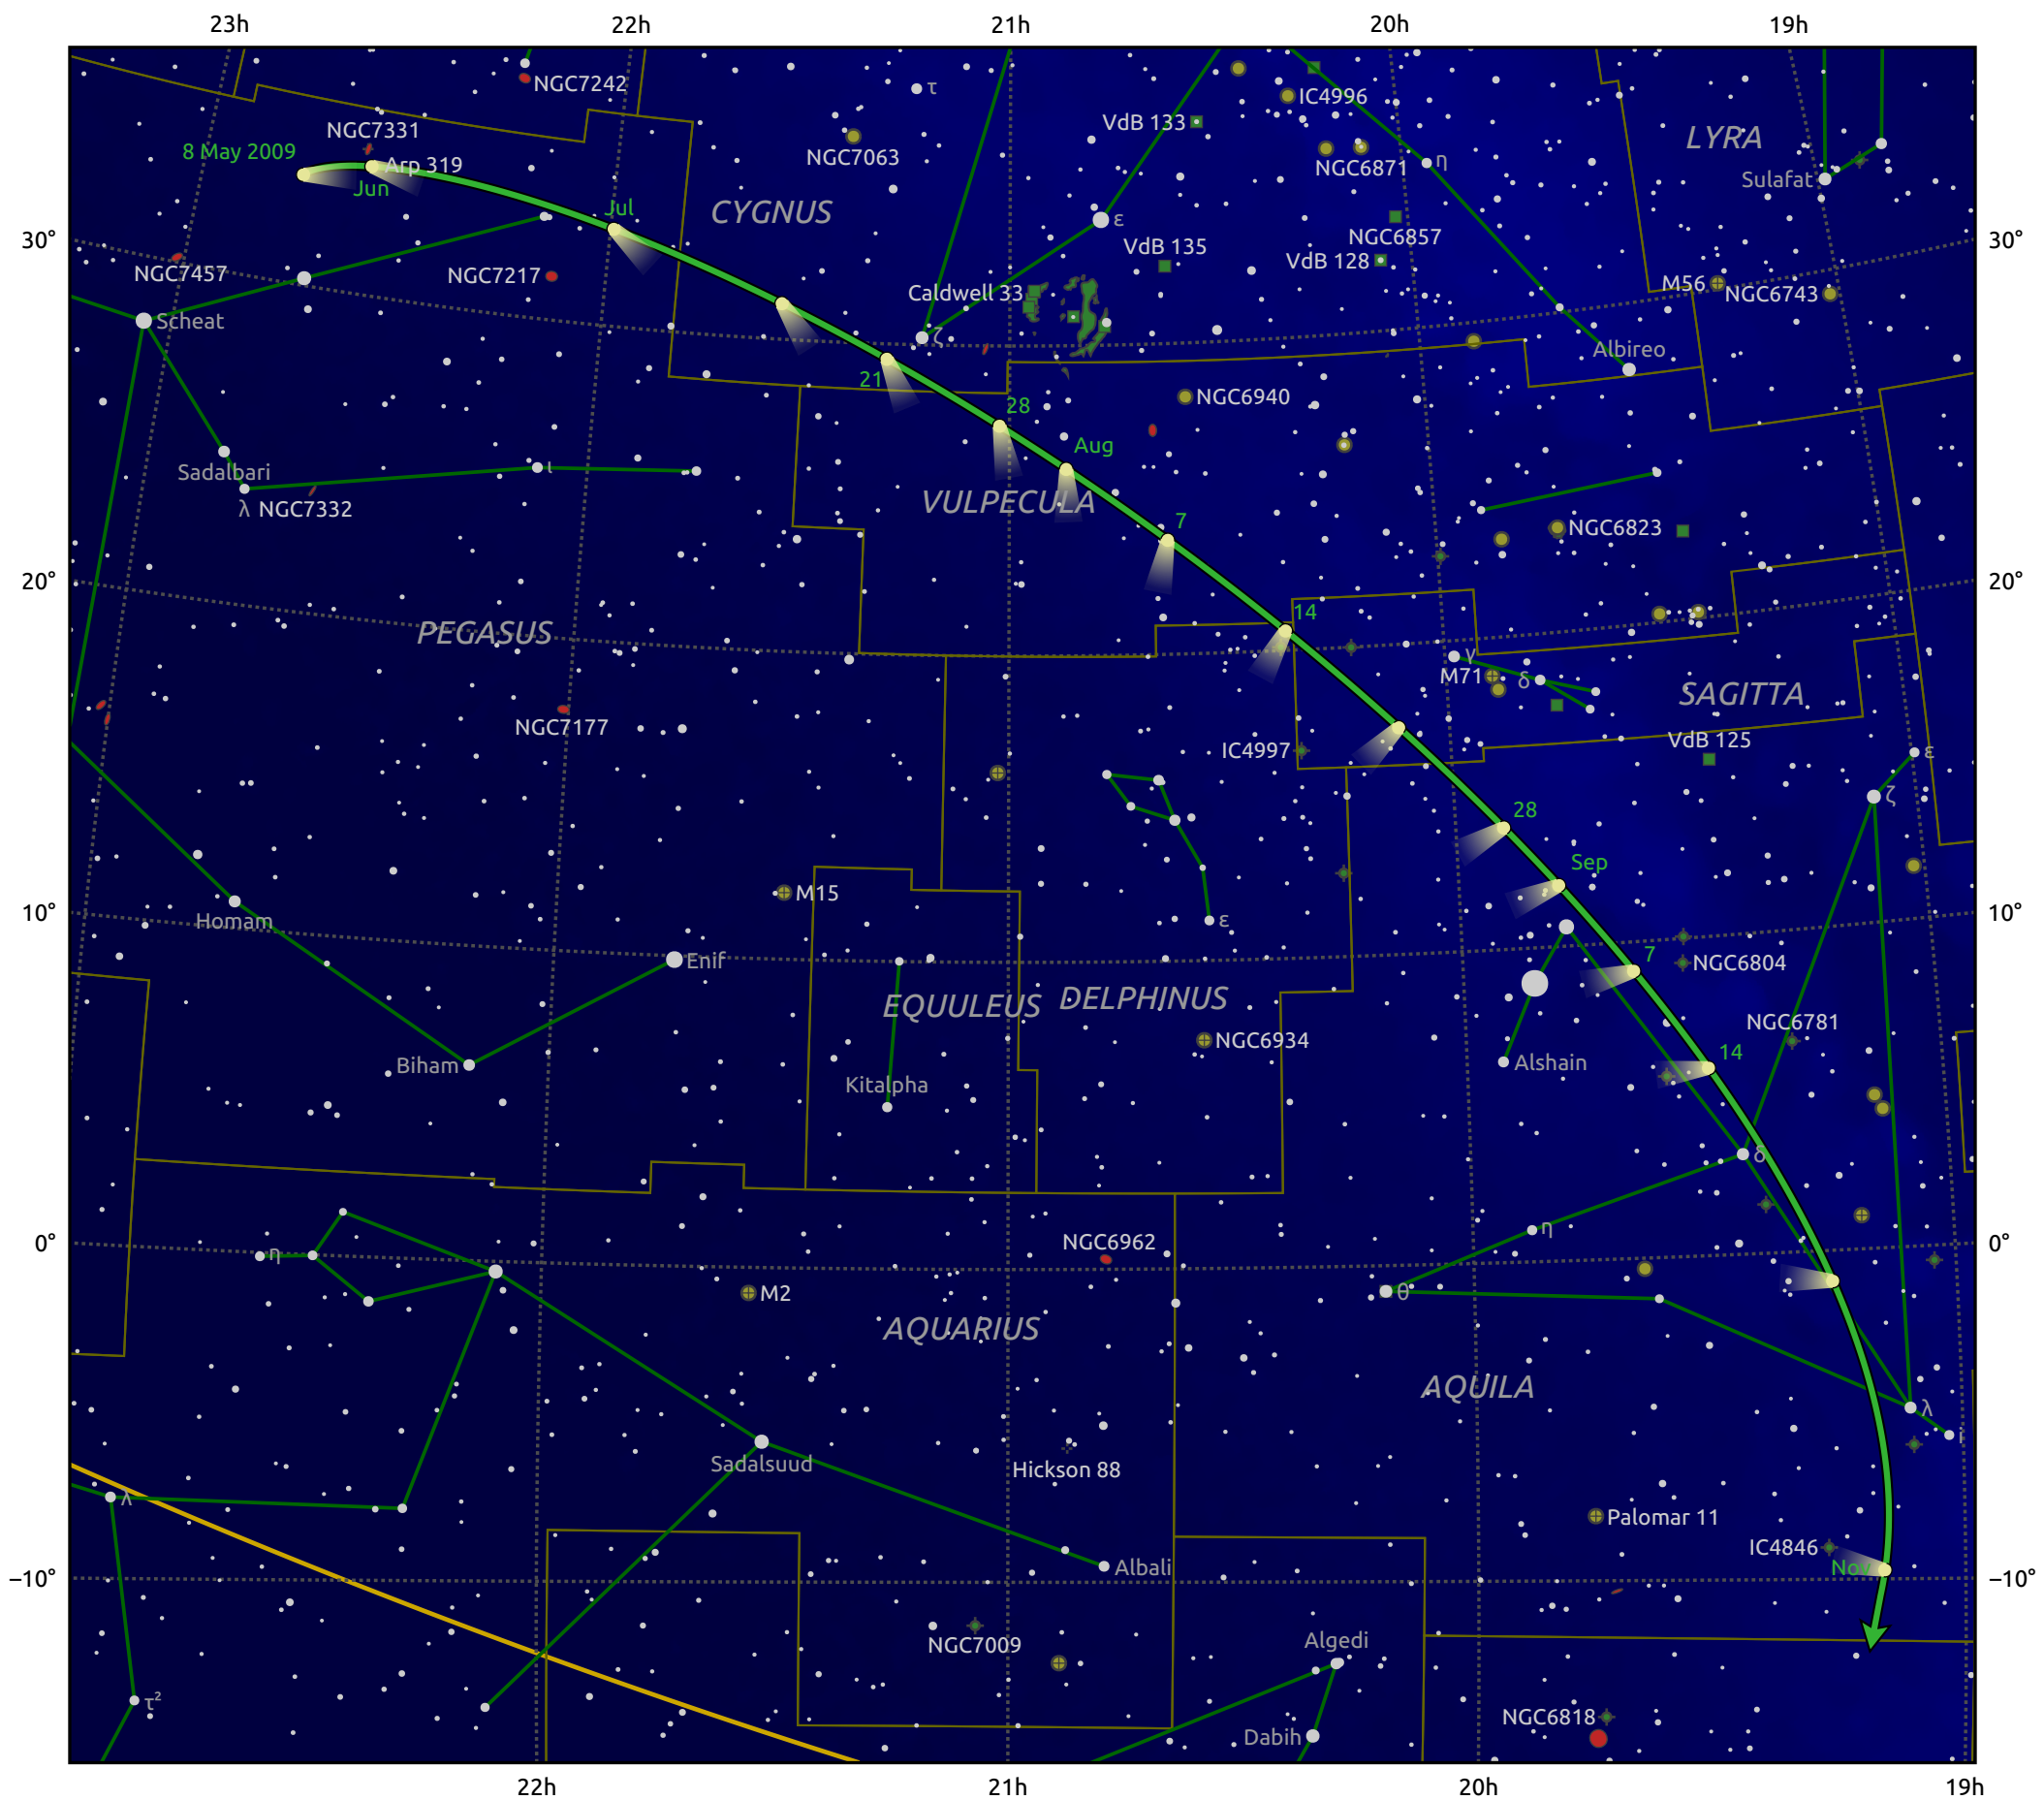

The path of C/2006 W3 (Christensen) starting on 8 May 2009

© Dominic Ford 2011–2025. Date markers placed at midnight UTC. Downloaded from <https://in-the-sky.org>

Magnitude scale: \bullet 7.0 \bullet 6.0 \bullet 5.0 \bullet 4.0 \bullet 3.0 \bullet 2.0 \bullet 1.0 \bullet 0.0

— Ecliptic Plane

Galaxy Bright nebula Open cluster Globular cluster Planetary nebula

Date	Mag
2009 Jul 1	8.7
2009 Sep 1	8.6
2009 Nov 1	9.8