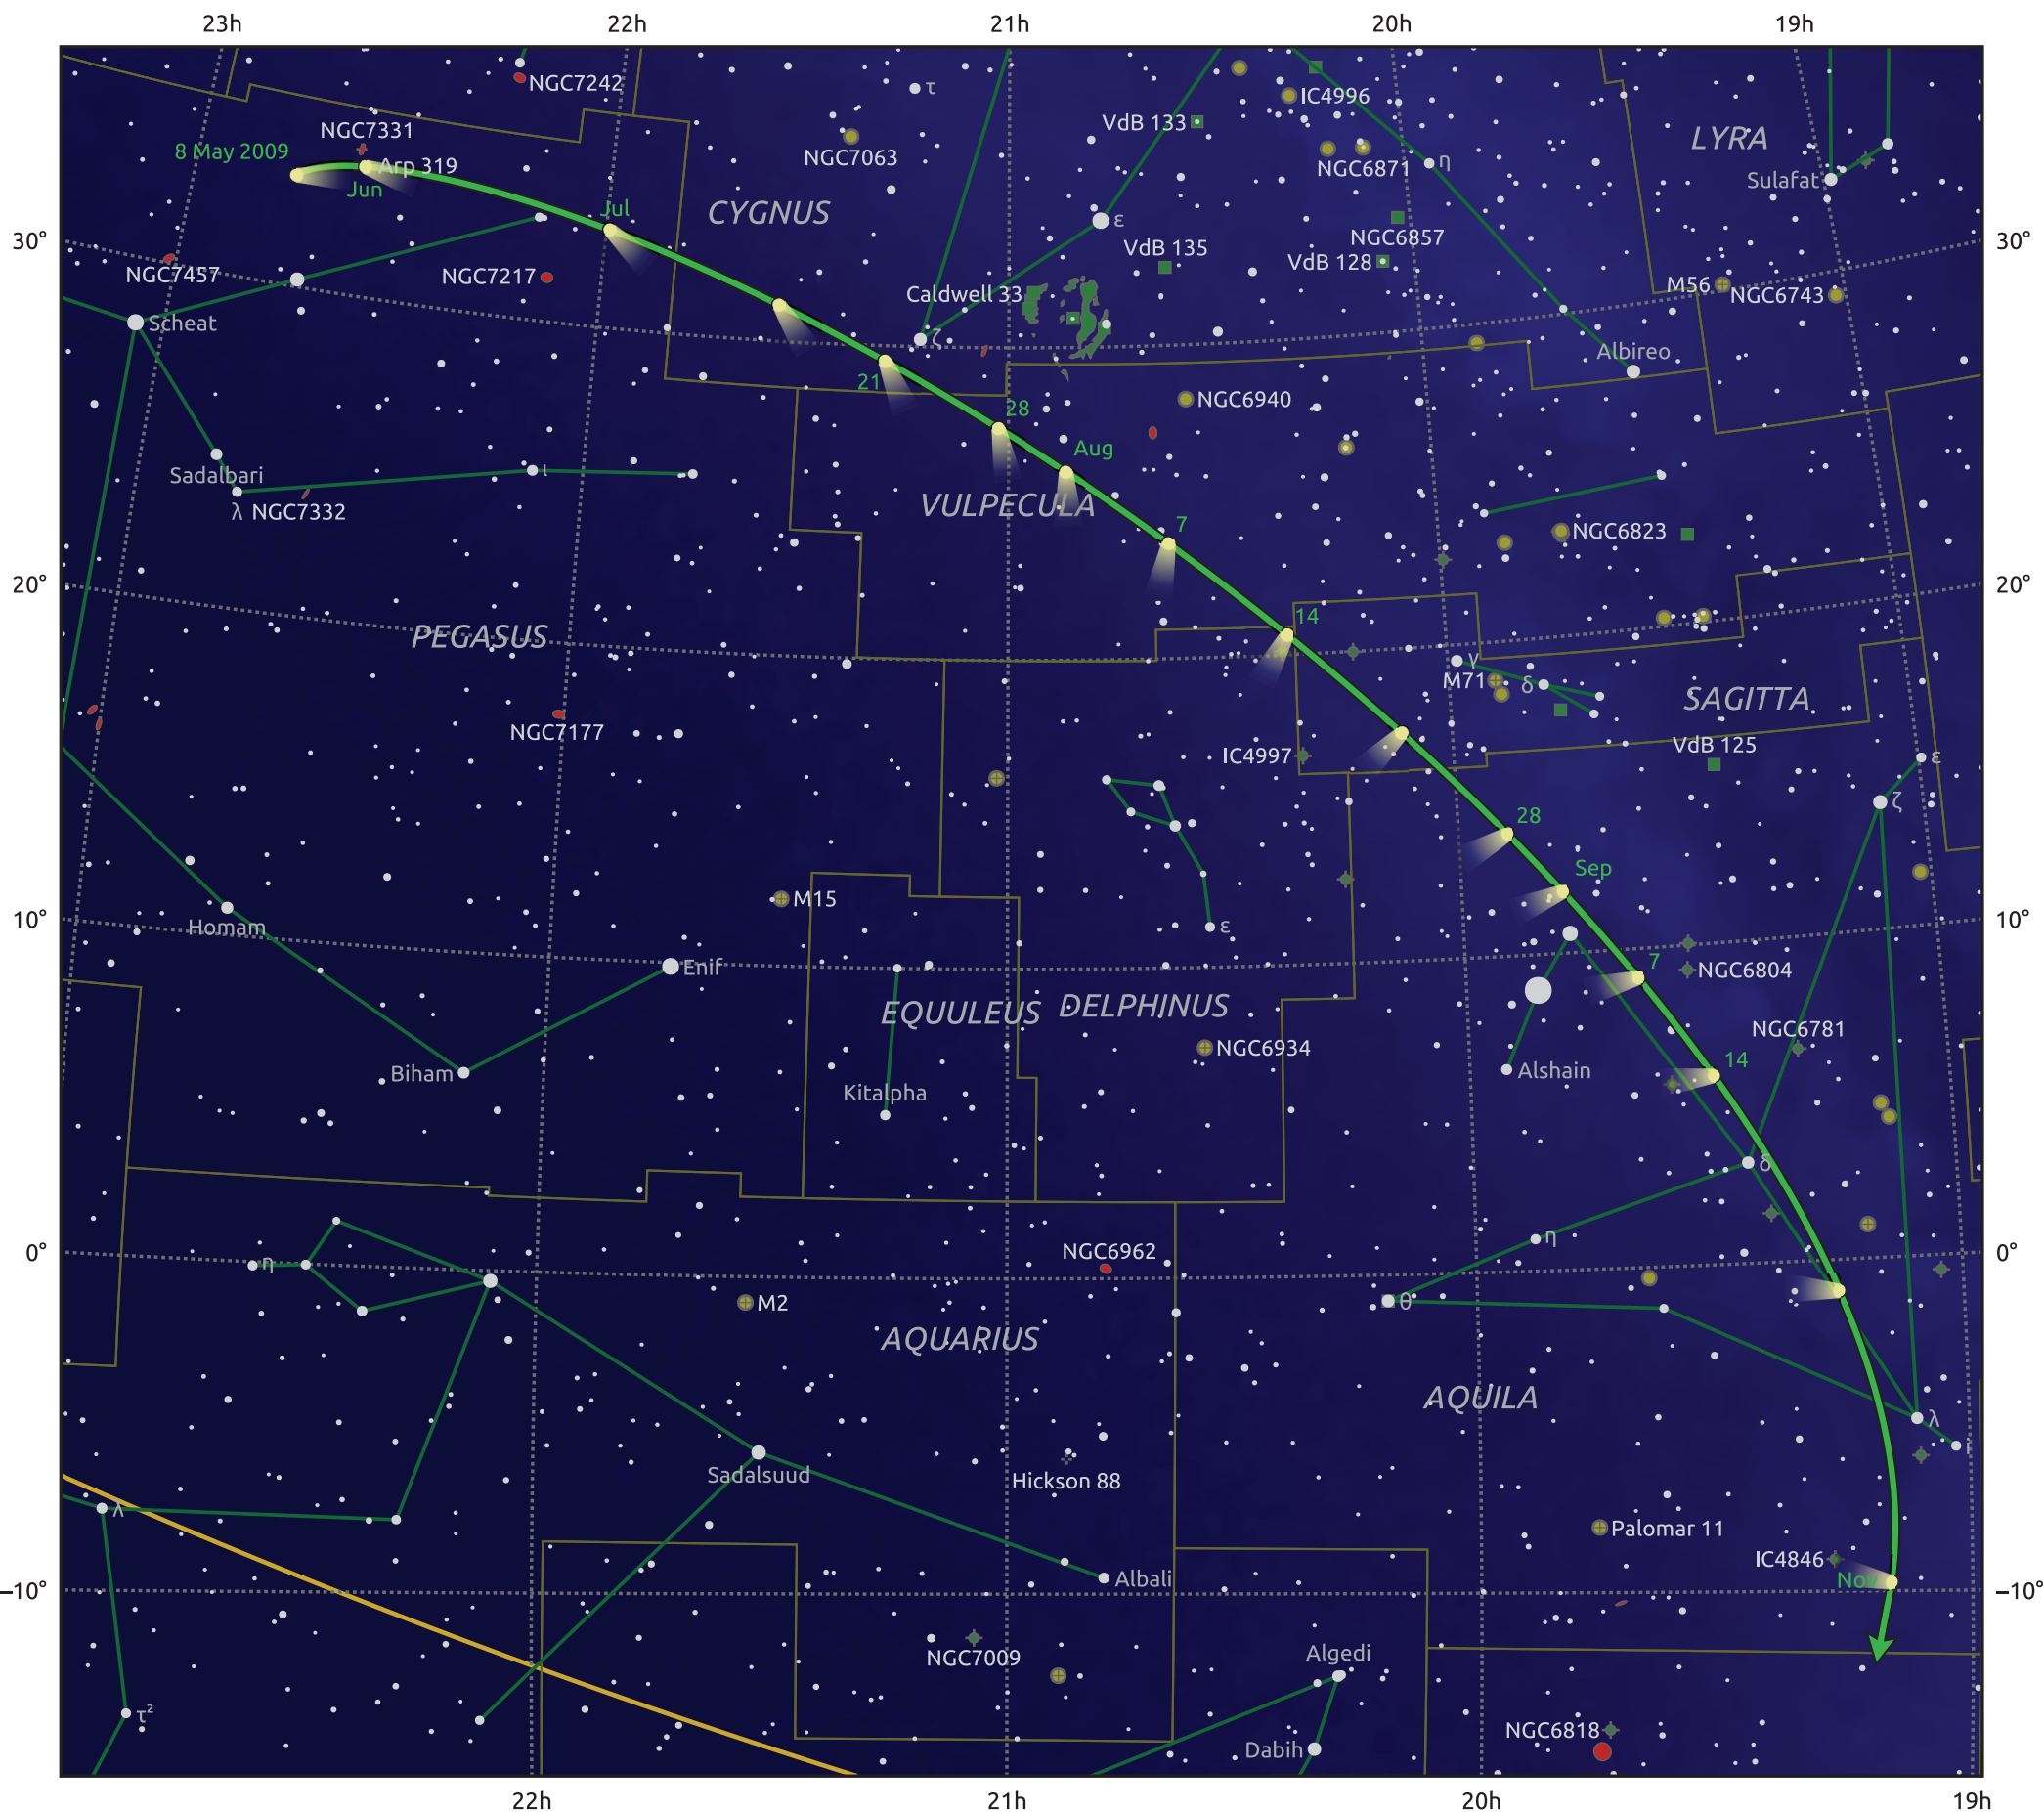

# The path of C/2006 W3 (Christensen) starting on 8 May 2009

© Dominic Ford 2011–2025. Date markers placed at midnight UTC. Downloaded from <https://in-the-sky.org>

Magnitude scale: ● 7.0 ● 6.0 ● 5.0 ● 4.0 ● 3.0 ● 2.0 ● 1.0 ● 0.0

— Ecliptic Plane

● Galaxy ● Bright nebula ● Open cluster ● Globular cluster ● Planetary nebula

Date	Mag
2009 Jul 1	8.7
2009 Sep 1	8.6
2009 Nov 1	9.8