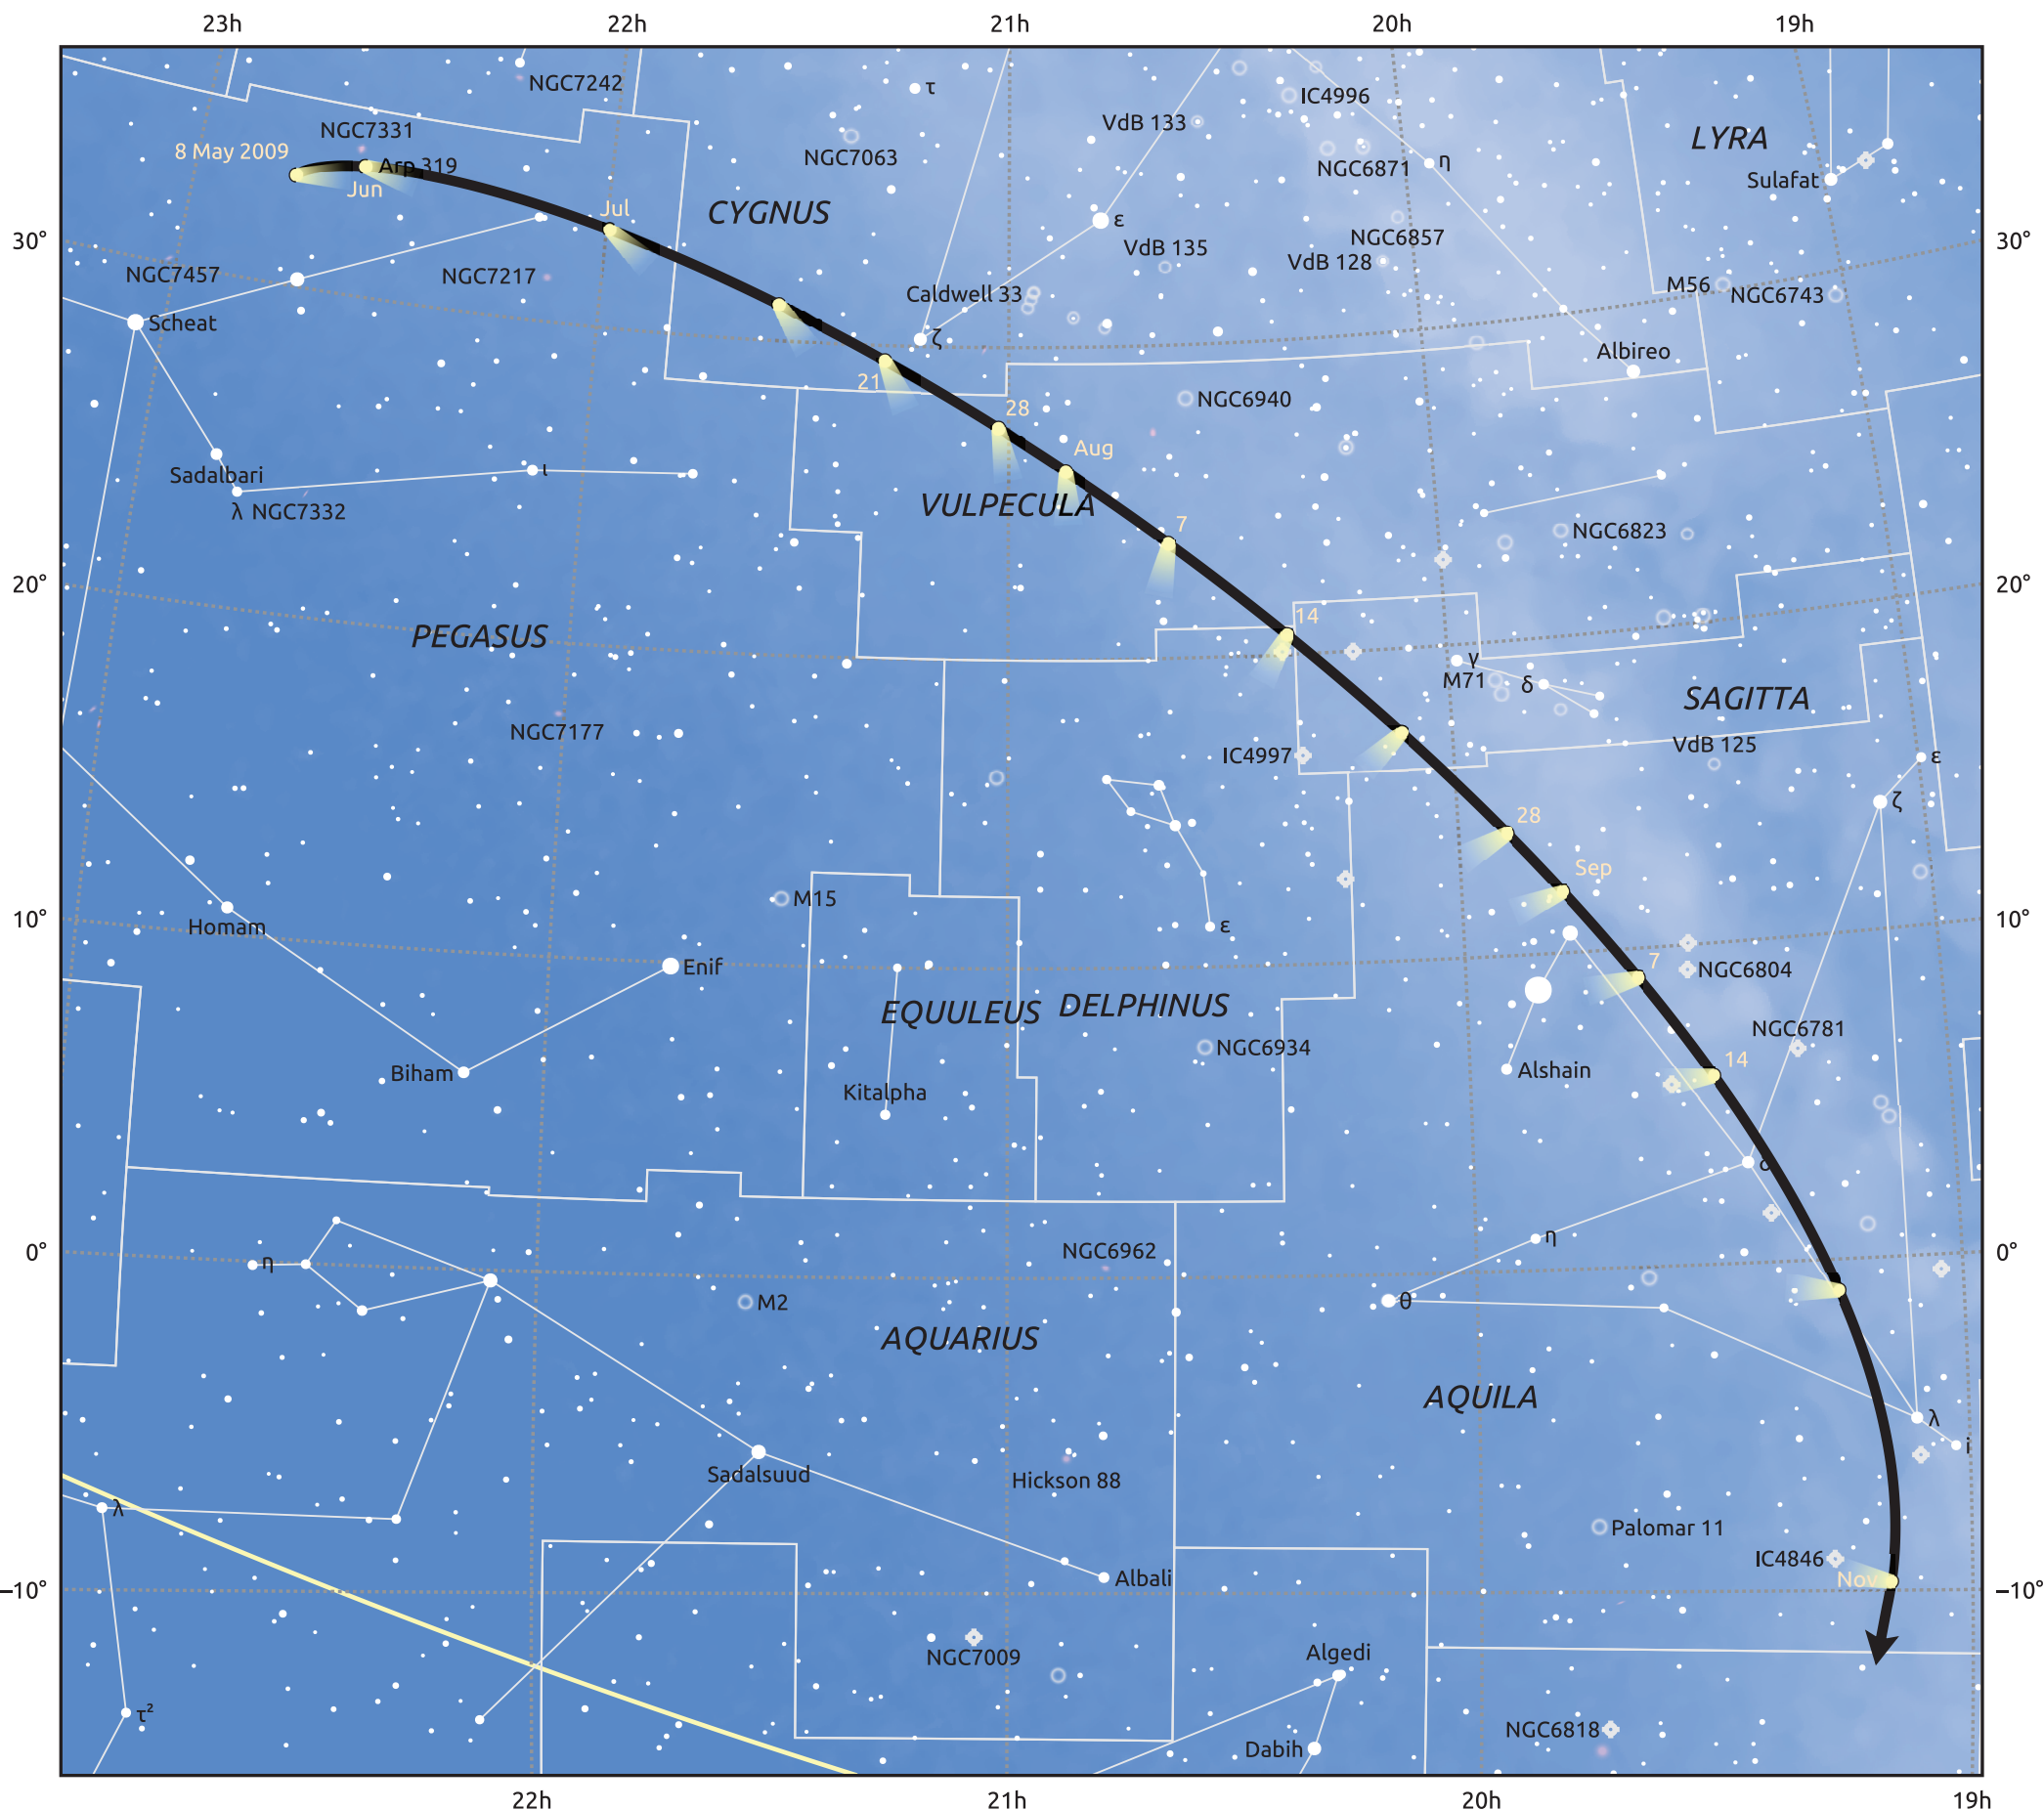

# The path of C/2006 W3 (Christensen) starting on 8 May 2009

© Dominic Ford 2011–2025. Date markers placed at midnight UTC. Downloaded from <https://in-the-sky.org>

Magnitude scale:    • 7.0    • 6.0    • 5.0    • 4.0    • 3.0    • 2.0    ● 1.0    ● 0.0

— Ecliptic Plane

- ◆ Galaxy
- Bright nebula
- Open cluster
- Globular cluster
- ◆ Planetary nebula

Date	Mag
2009 Jul 1	8.7
2009 Sep 1	8.6
2009 Nov 1	9.8