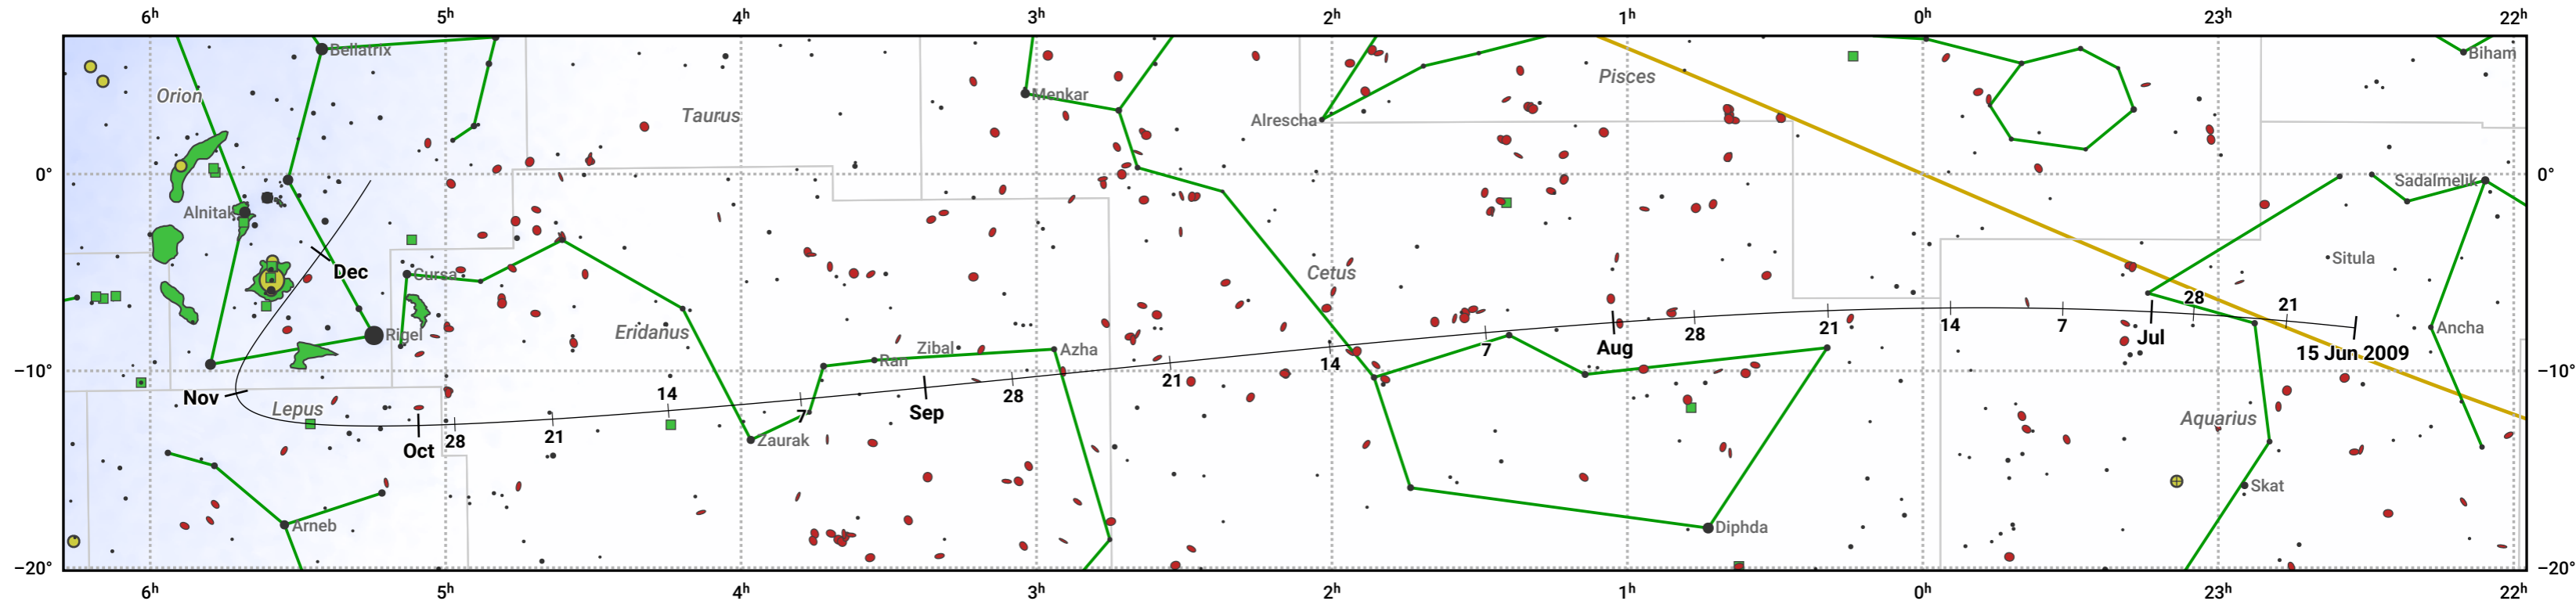

# The path of 217P/LINEAR starting on 15 Jun 2009

© Dominic Ford 2011–2024. Date markers placed at midnight UTC. Downloaded from <https://in-the-sky.org>

Magnitude scale: · 6.0 · 5.0 · 4.0 · 3.0 ● 2.0 ● 1.0 ● 0.0

— Ecliptic Plane

● Galaxy ■ Bright nebula ● Open cluster ⊕ Globular cluster

Date	Mag
2009 Jul 1	11.7
2009 Jul 5	11.5
2009 Jul 25	10.5
2009 Aug 20	9.5
2009 Sep 1	9.2
2009 Nov 1	9.8
2009 Nov 22	10.5