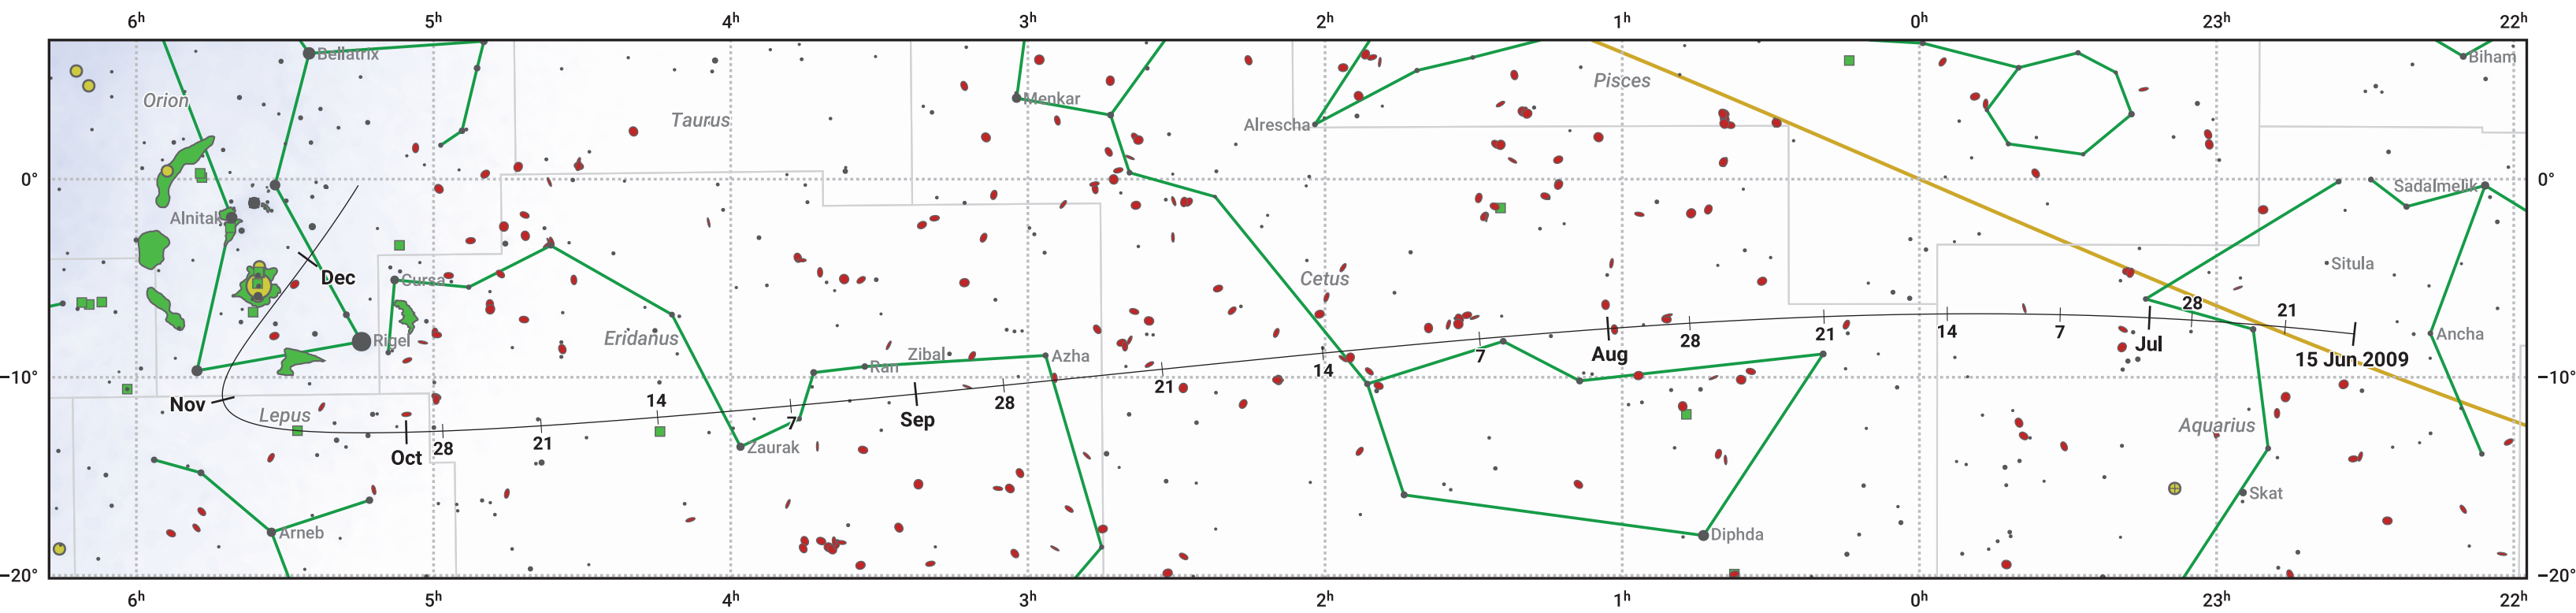

# The path of 217P/LINEAR starting on 15 Jun 2009

© Dominic Ford 2011–2024. Date markers placed at midnight UTC. Downloaded from <https://in-the-sky.org>

Magnitude scale:  -6.0  -5.0  -4.0  -3.0  -2.0  -1.0  -0.0

Ecliptic Plane

Galaxy   
  Bright nebula   
  Open cluster   
  Globular cluster

Date	Mag
2009 Jul 1	11.7
2009 Jul 5	11.5
2009 Jul 25	10.5
2009 Aug 20	9.5
2009 Sep 1	9.2
2009 Nov 1	9.8
2009 Nov 22	10.5