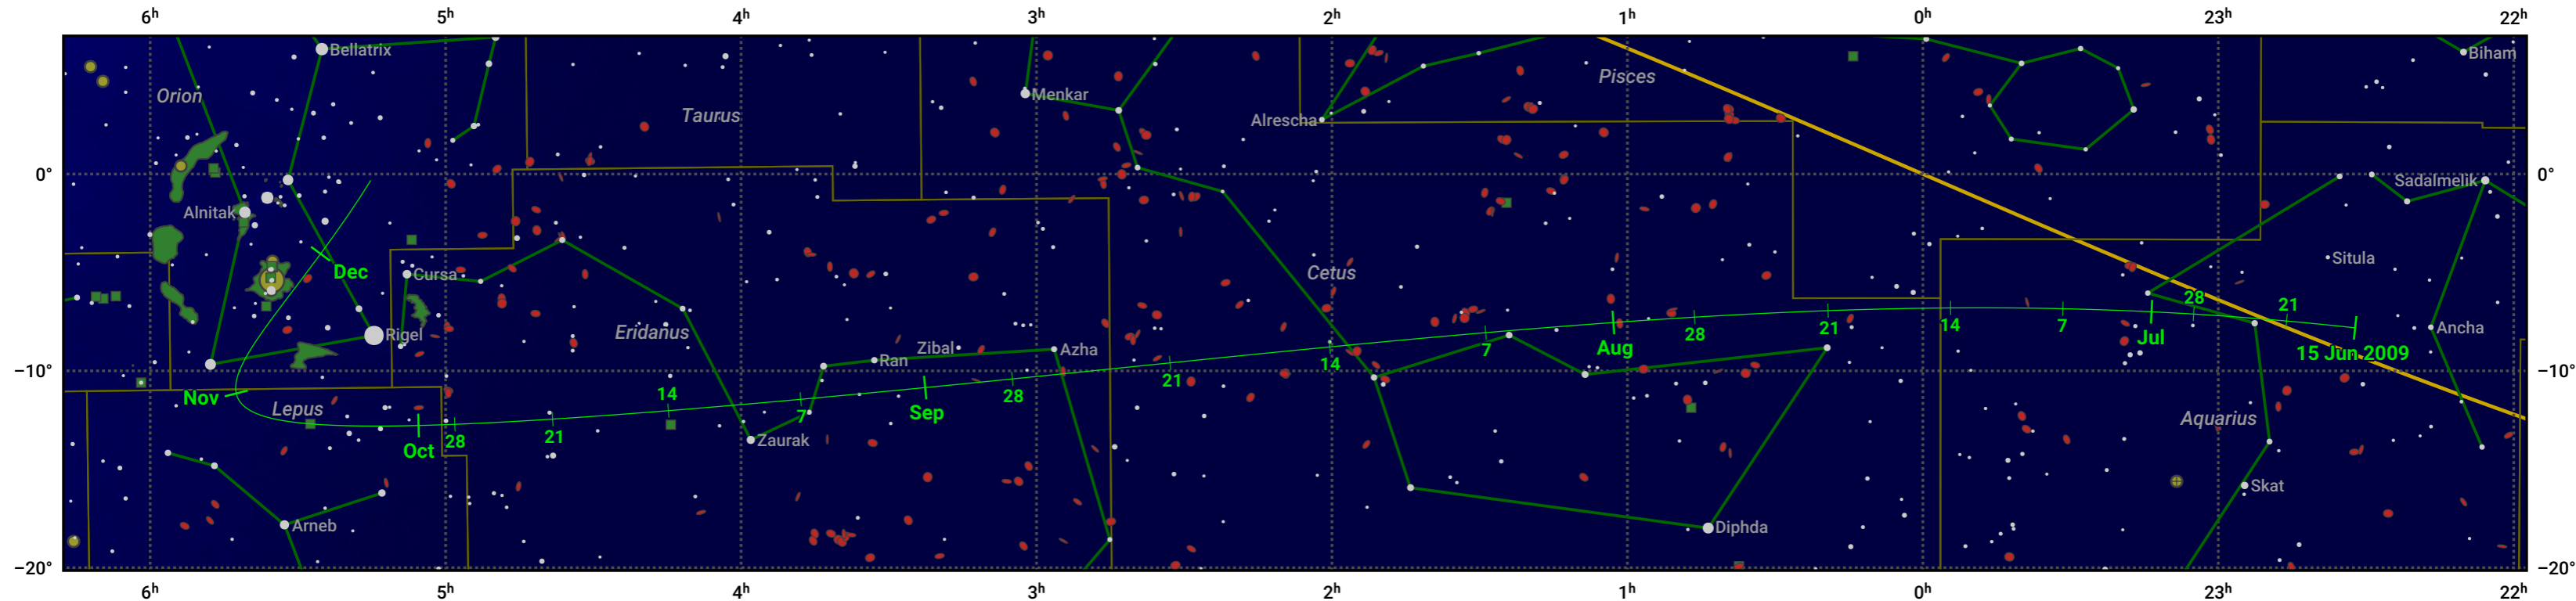

The path of 217P/LINEAR starting on 15 Jun 2009

© Dominic Ford 2011–2024. Date markers placed at midnight UTC. Downloaded from <https://in-the-sky.org>

Magnitude scale: 6.0 5.0 4.0 3.0 2.0 1.0 0.0

Ecliptic Plane

Galaxy Bright nebula Open cluster Globular cluster

Date	Mag
2009 Jul 1	11.7
2009 Jul 5	11.5
2009 Jul 25	10.5
2009 Aug 20	9.5
2009 Sep 1	9.2
2009 Nov 1	9.8
2009 Nov 22	10.5