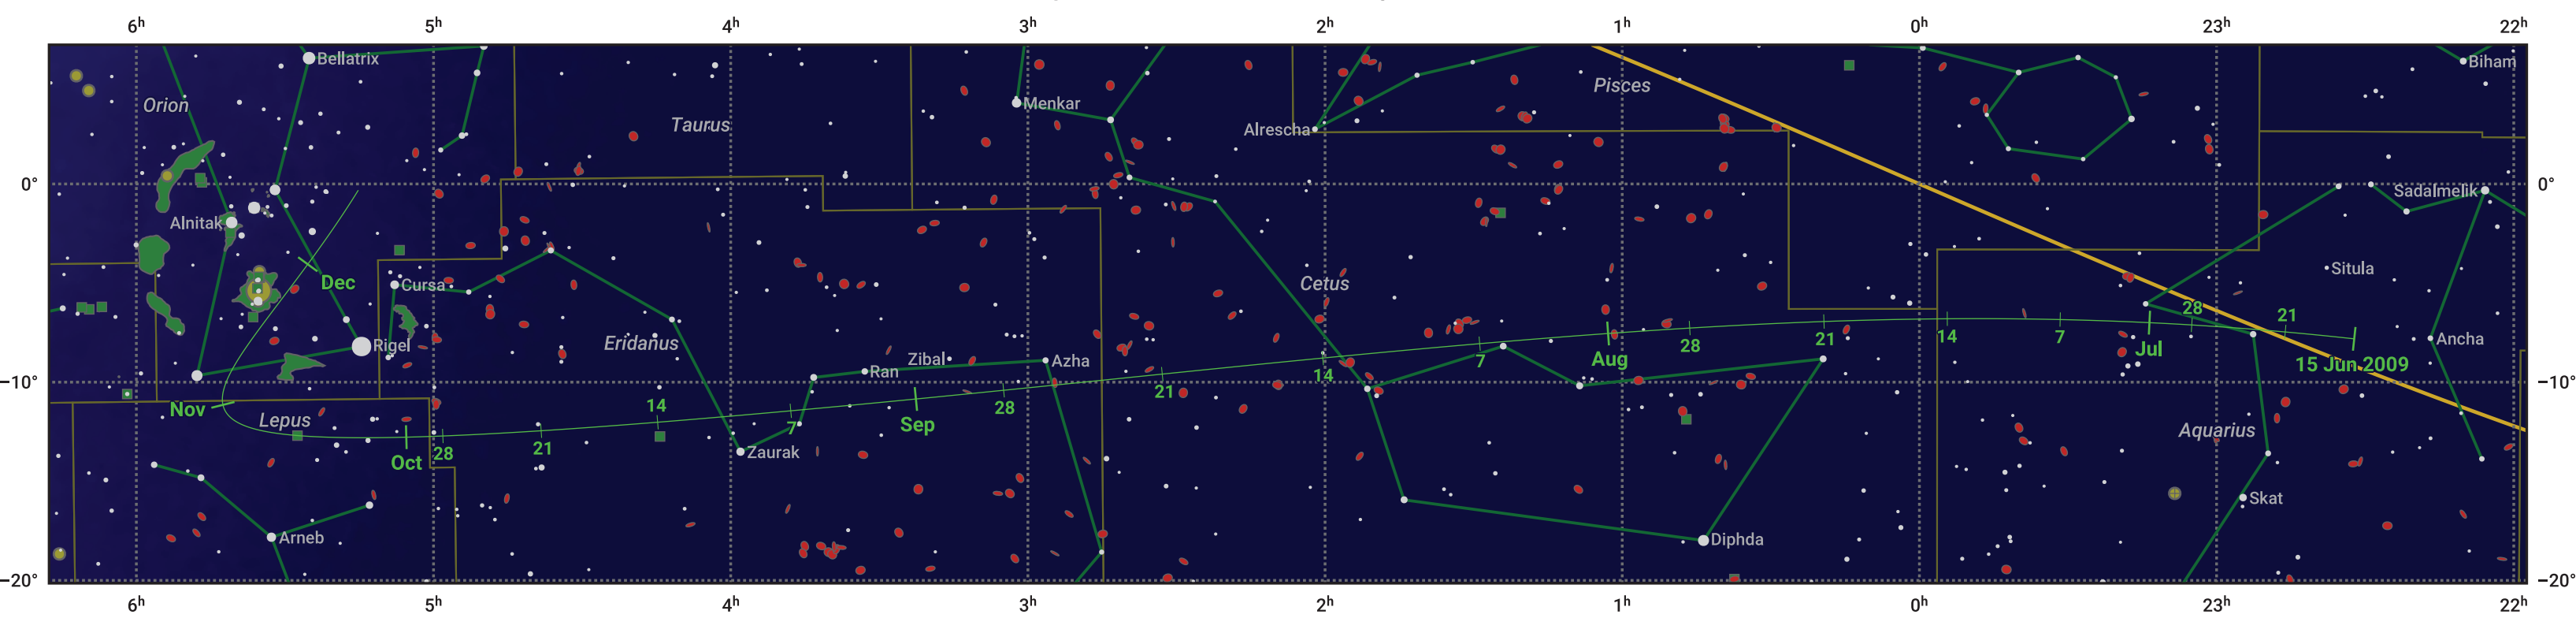

# The path of 217P/LINEAR starting on 15 Jun 2009

© Dominic Ford 2011–2024. Date markers placed at midnight UTC. Downloaded from <https://in-the-sky.org>

Magnitude scale:  -6.0  -5.0  -4.0  -3.0  -2.0  -1.0  0.0

Ecliptic Plane

Galaxy  Bright nebula  Open cluster  Globular cluster

Date	Mag
2009 Jul 1	11.7
2009 Jul 5	11.5
2009 Jul 25	10.5
2009 Aug 20	9.5
2009 Sep 1	9.2
2009 Nov 1	9.8
2009 Nov 22	10.5