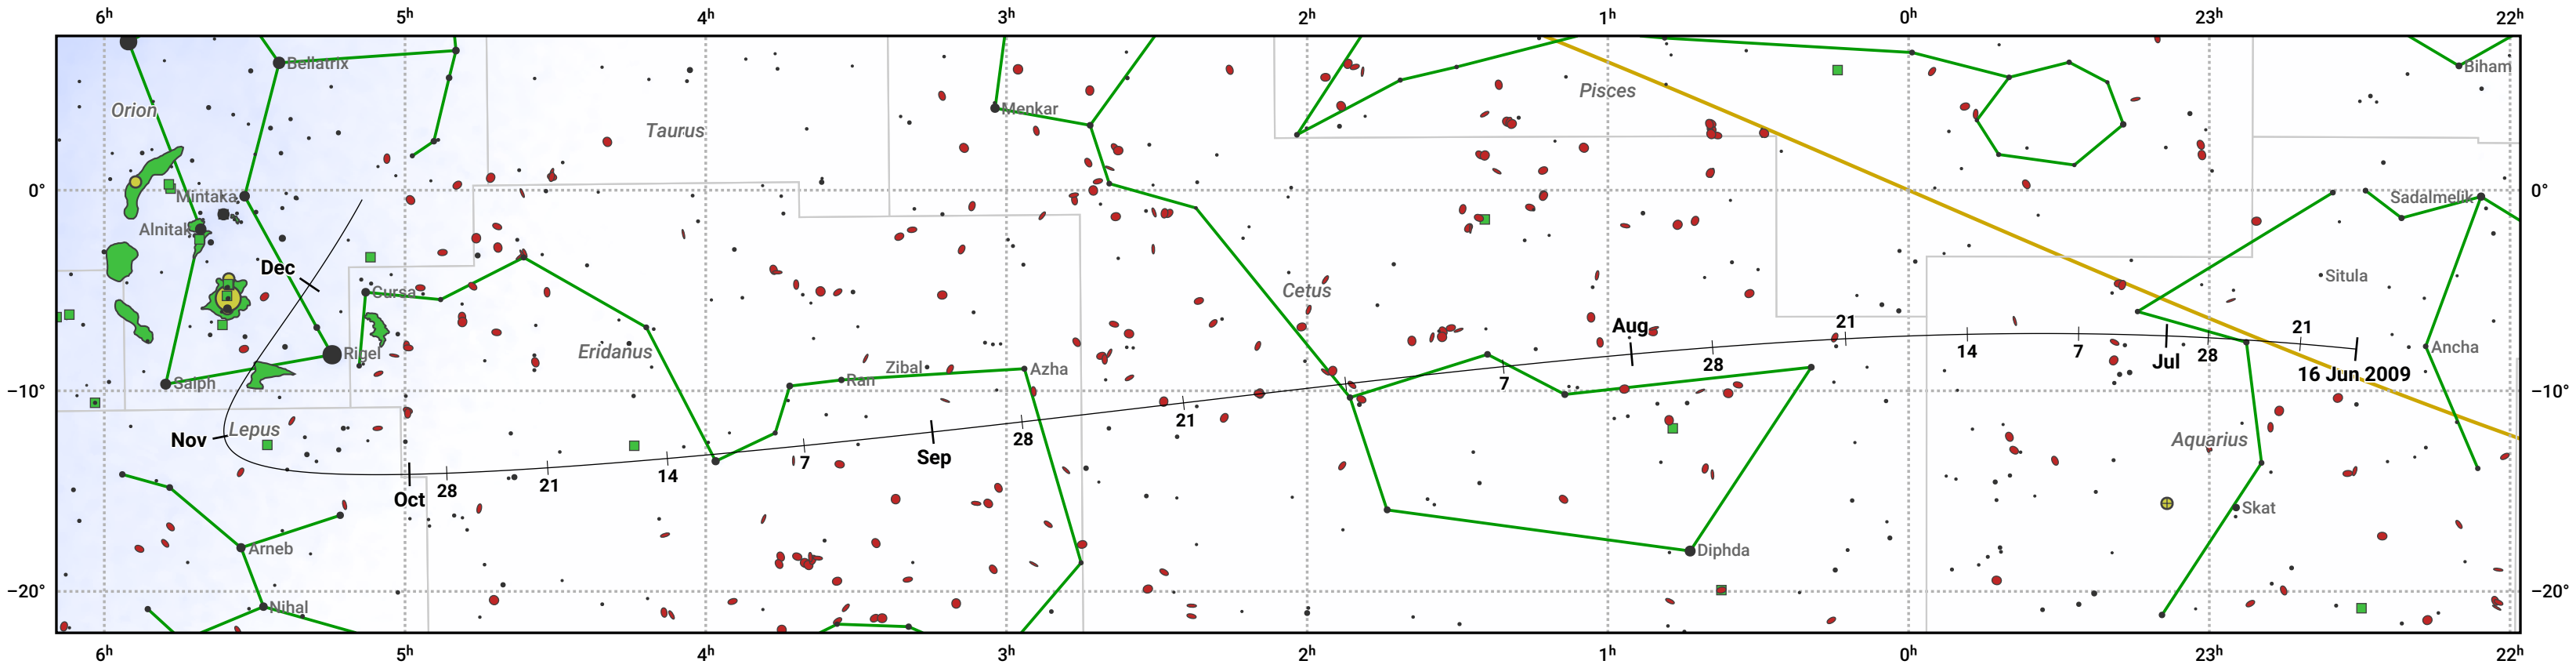

The path of 217P/LINEAR starting on 16 Jun 2009

© Dominic Ford 2011–2024. Date markers placed at midnight UTC. Downloaded from <https://in-the-sky.org>

Magnitude scale: -6.0 -5.0 -4.0 -3.0 -2.0 -1.0 0.0

Ecliptic Plane

Galaxy Bright nebula Open cluster + Globular cluster

Date	Mag
2009 Jul 1	11.7
2009 Jul 6	11.5
2009 Jul 26	10.4
2009 Aug 20	9.4
2009 Sep 1	9.2
2009 Nov 1	9.8
2009 Nov 23	10.4