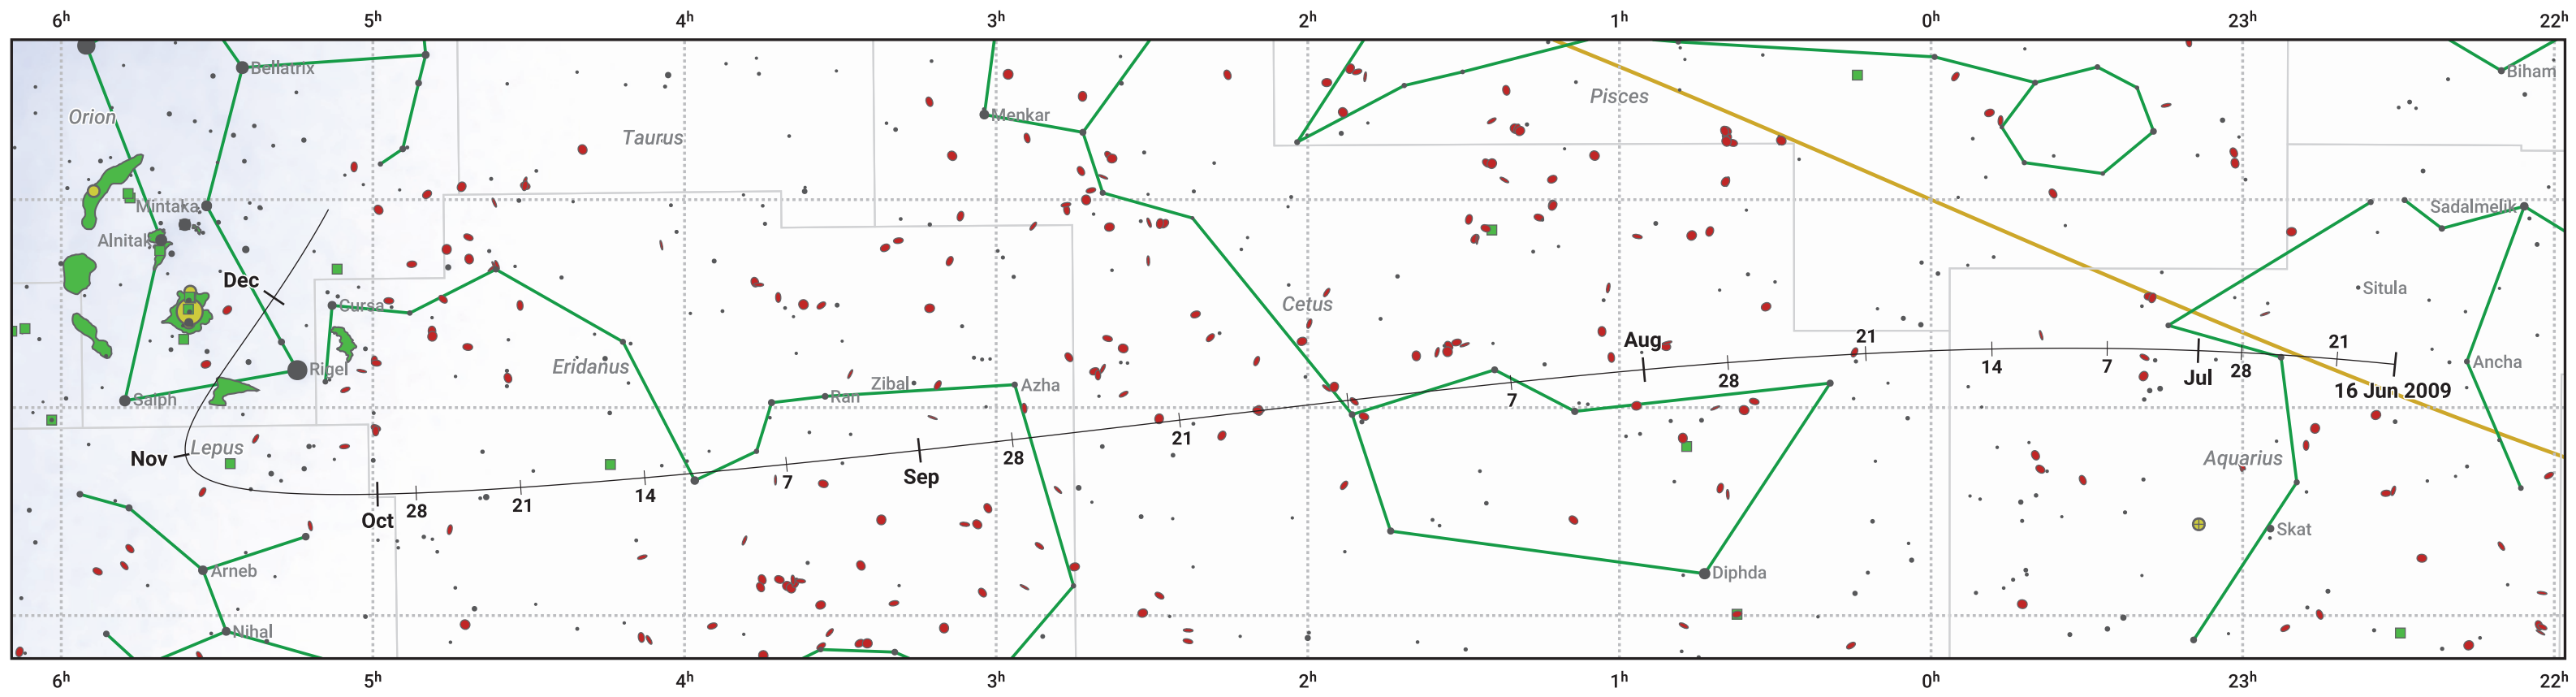

The path of 217P/LINEAR starting on 16 Jun 2009

© Dominic Ford 2011–2024. Date markers placed at midnight UTC. Downloaded from <https://in-the-sky.org>

Magnitude scale: ● 6.0 ● 5.0 ● 4.0 ● 3.0 ● 2.0 ● 1.0 ● 0.0

— Ecliptic Plane

● Galaxy ■ Bright nebula ● Open cluster ● Globular cluster