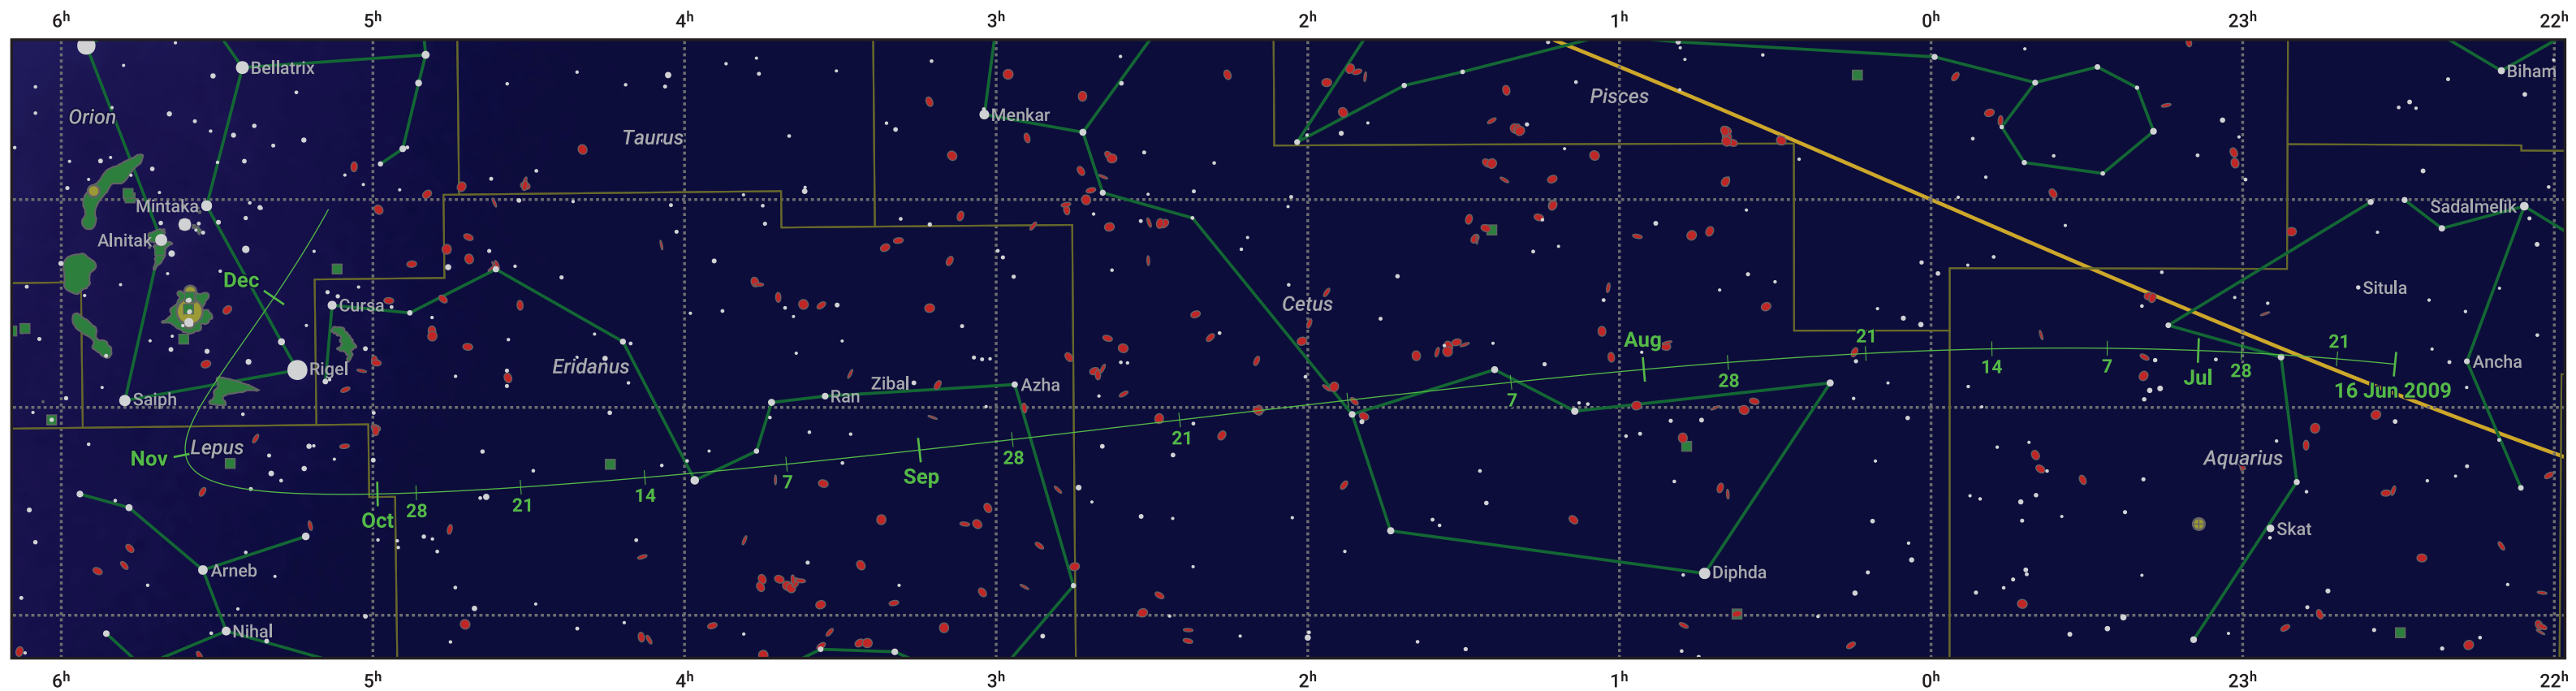

The path of 217P/LINEAR starting on 16 Jun 2009

© Dominic Ford 2011–2024. Date markers placed at midnight UTC. Downloaded from <https://in-the-sky.org>

Magnitude scale: -6.0 -5.0 -4.0 -3.0 -2.0 -1.0 0.0

Ecliptic Plane

- Galaxy
- Bright nebula
- Open cluster
- Globular cluster

Date	Mag
2009 Jul 1	11.7
2009 Jul 6	11.5
2009 Jul 26	10.4
2009 Aug 20	9.4
2009 Sep 1	9.2
2009 Nov 1	9.8
2009 Nov 23	10.4