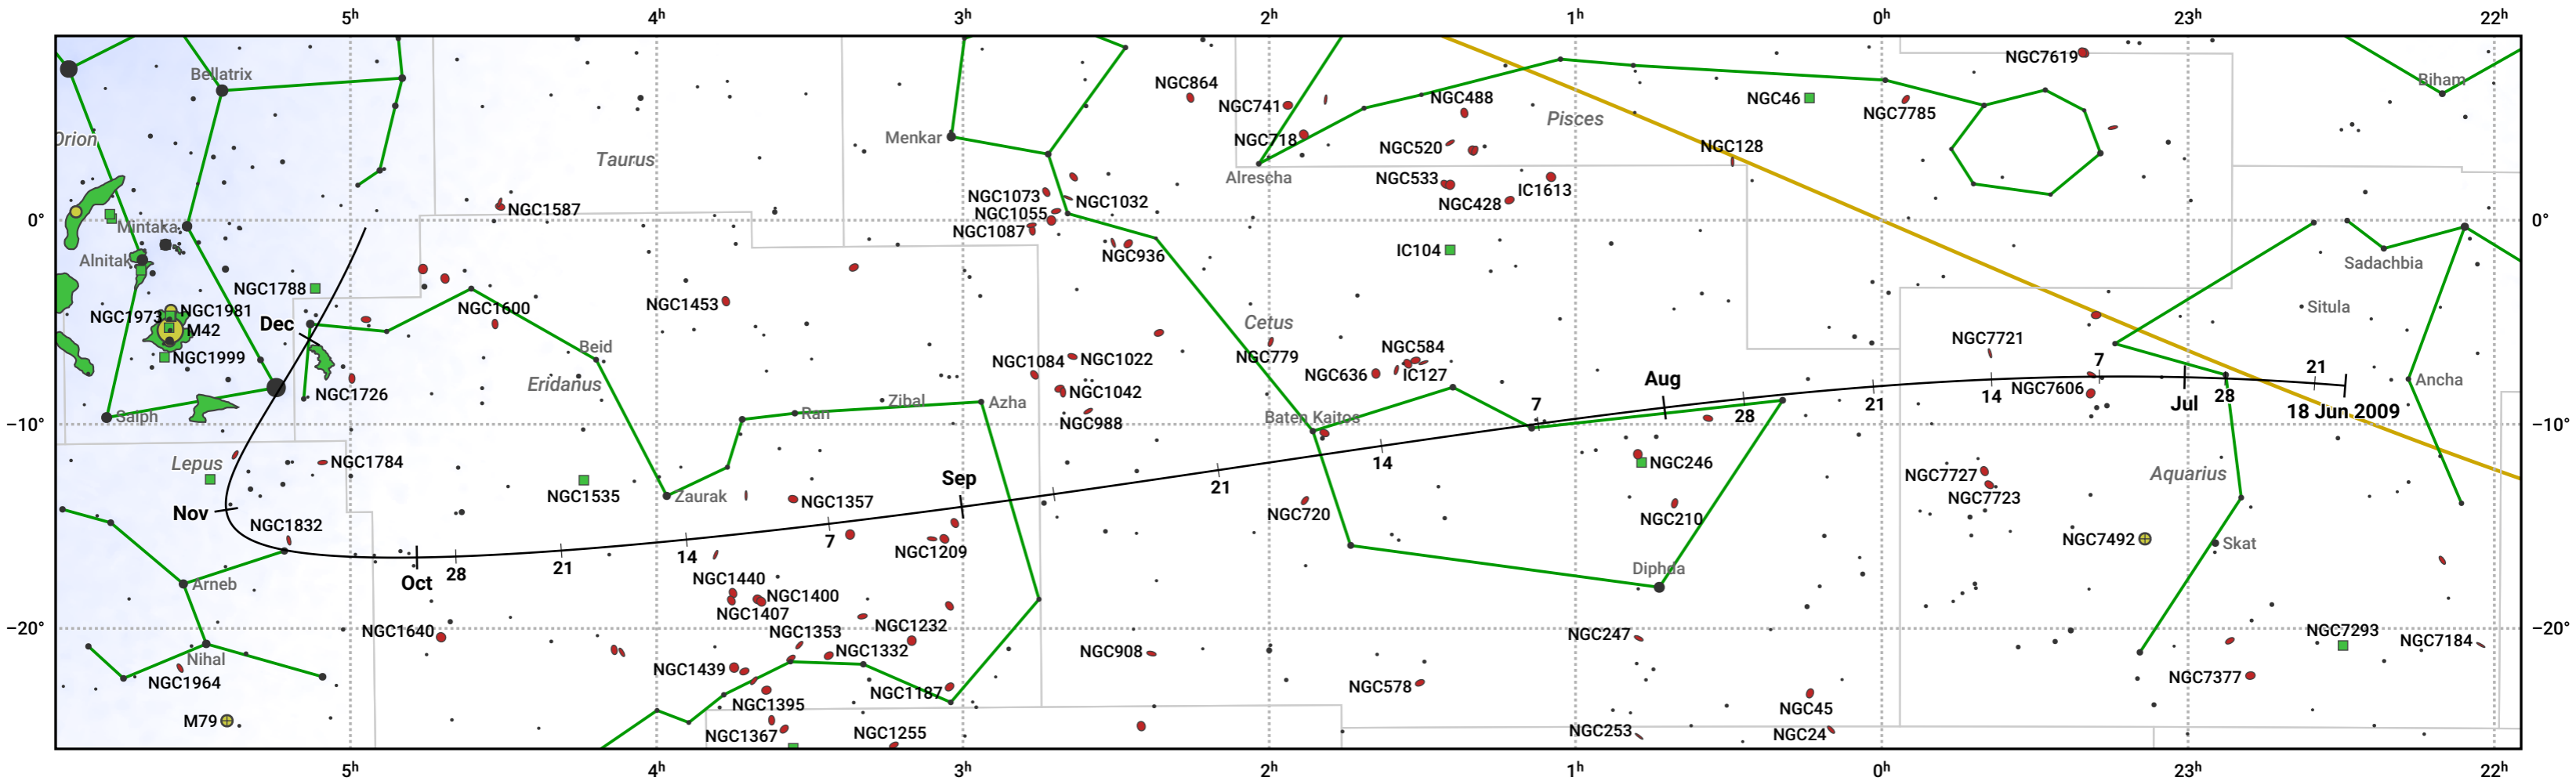

The path of 217P/LINEAR starting on 18 Jun 2009

© Dominic Ford 2011–2024. Date markers placed at midnight UTC. Downloaded from <https://in-the-sky.org>

Magnitude scale: ● 6.0 ● 5.0 ● 4.0 ● 3.0 ● 2.0 ● 1.0 ● 0.0

— Ecliptic Plane

● Galaxy ■ Bright nebula ● Open cluster ● Globular cluster

Date	Mag
2009 Jul 1	11.8
2009 Jul 8	11.4
2009 Jul 28	10.3
2009 Aug 22	9.3
2009 Sep 1	9.1
2009 Nov 1	9.6
2009 Nov 23	10.3