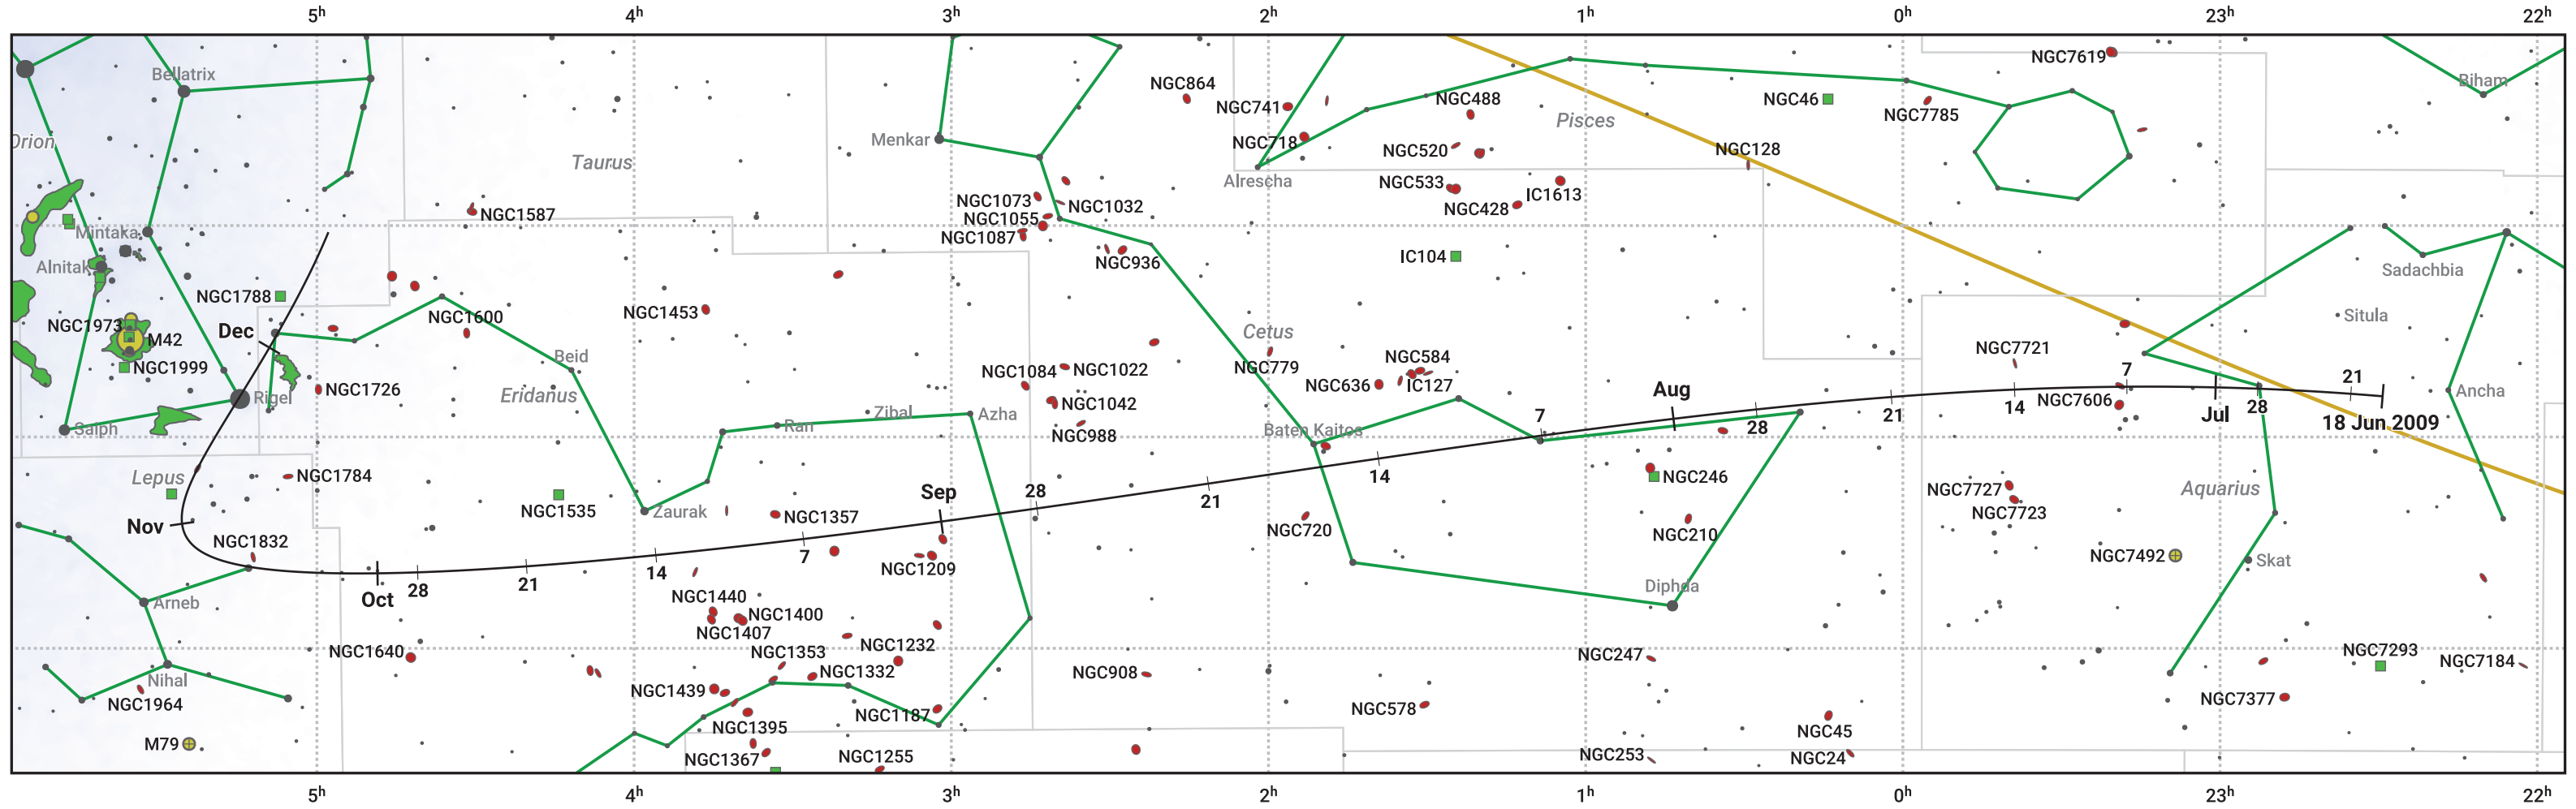

The path of 217P/LINEAR starting on 18 Jun 2009

© Dominic Ford 2011–2024. Date markers placed at midnight UTC. Downloaded from <https://in-the-sky.org>

Magnitude scale: -6.0 -5.0 -4.0 -3.0 -2.0 -1.0 0.0

Ecliptic Plane

Galaxy
 Bright nebula
 Open cluster
 + Globular cluster

Date	Mag
2009 Jul 1	11.7
2009 Jul 8	11.4
2009 Jul 28	10.3
2009 Aug 22	9.3
2009 Sep 1	9.1
2009 Nov 1	9.6
2009 Nov 22	10.3