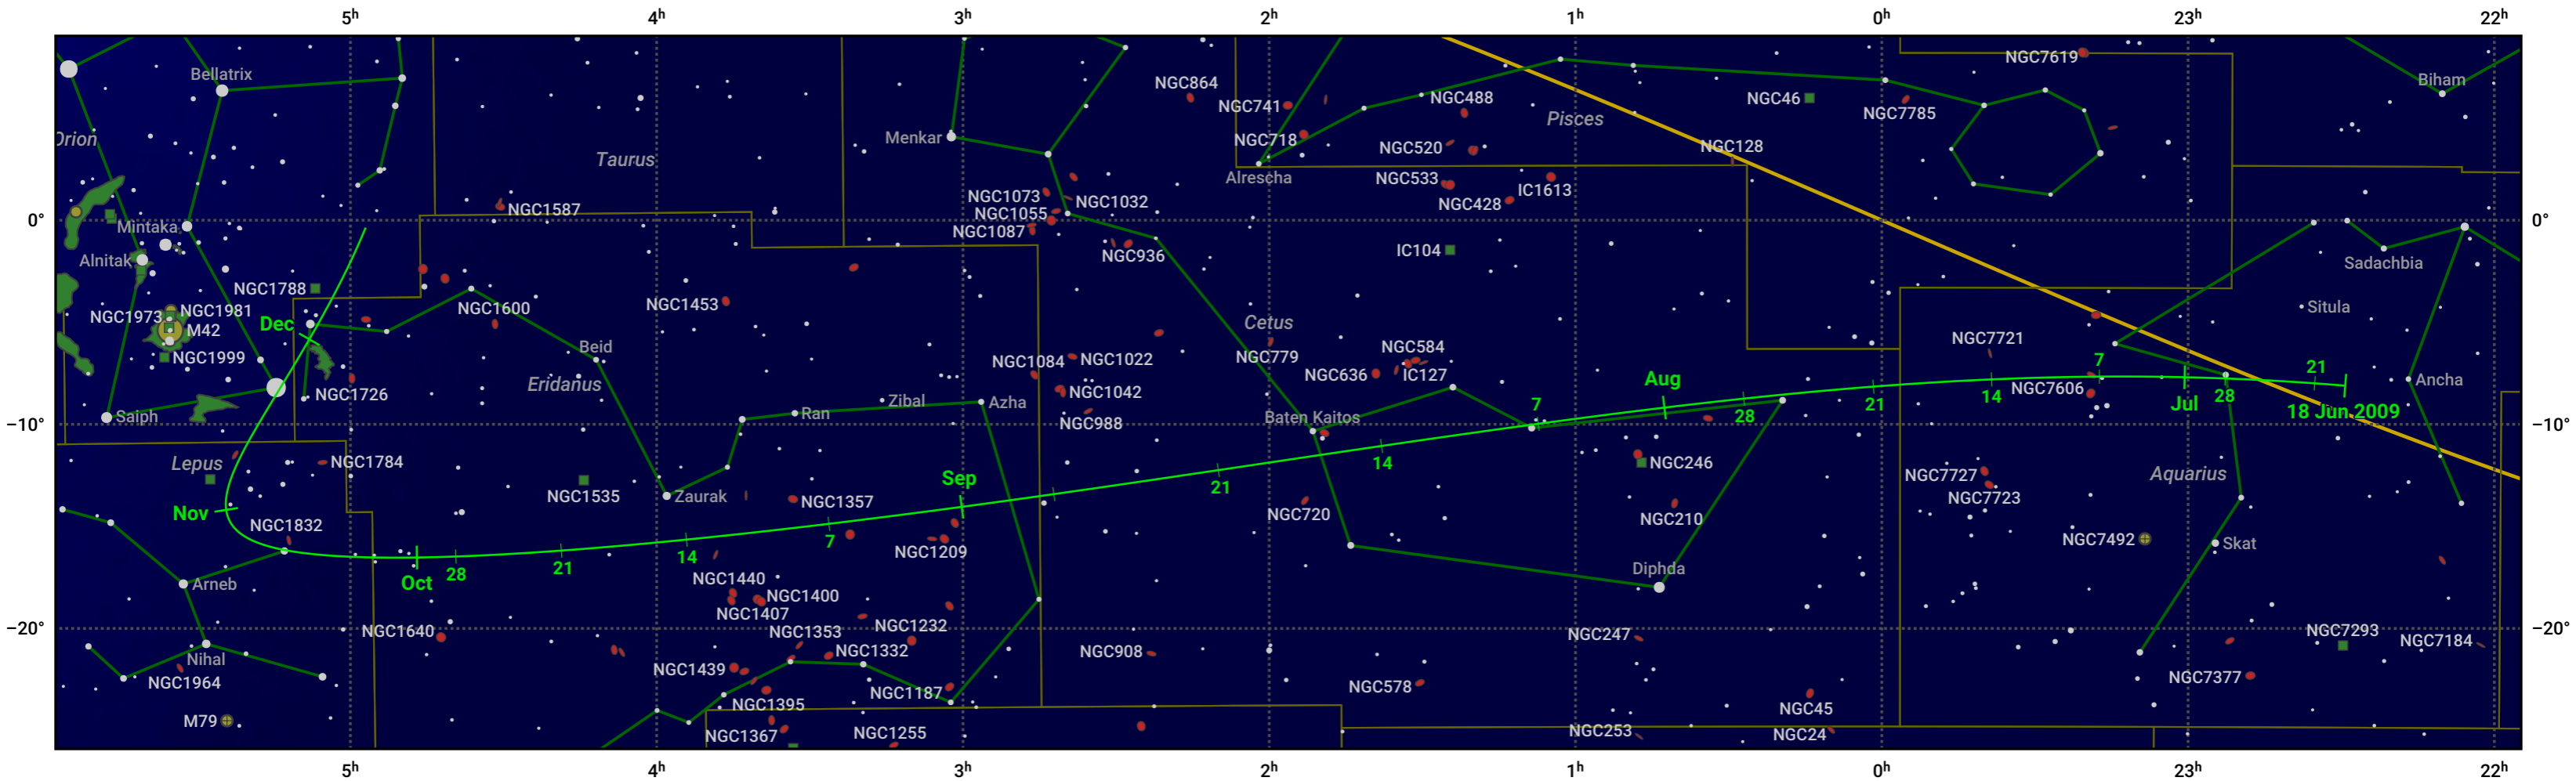

# The path of 217P/LINEAR starting on 18 Jun 2009

© Dominic Ford 2011–2024. Date markers placed at midnight UTC. Downloaded from <https://in-the-sky.org>

Magnitude scale:  6.0  5.0  4.0  3.0  2.0  1.0  0.0

Ecliptic Plane

Galaxy  Bright nebula  Open cluster  Globular cluster

Date	Mag
2009 Jul 1	11.8
2009 Jul 8	11.4
2009 Jul 28	10.3
2009 Aug 22	9.3
2009 Sep 1	9.1
2009 Nov 1	9.6
2009 Nov 23	10.3