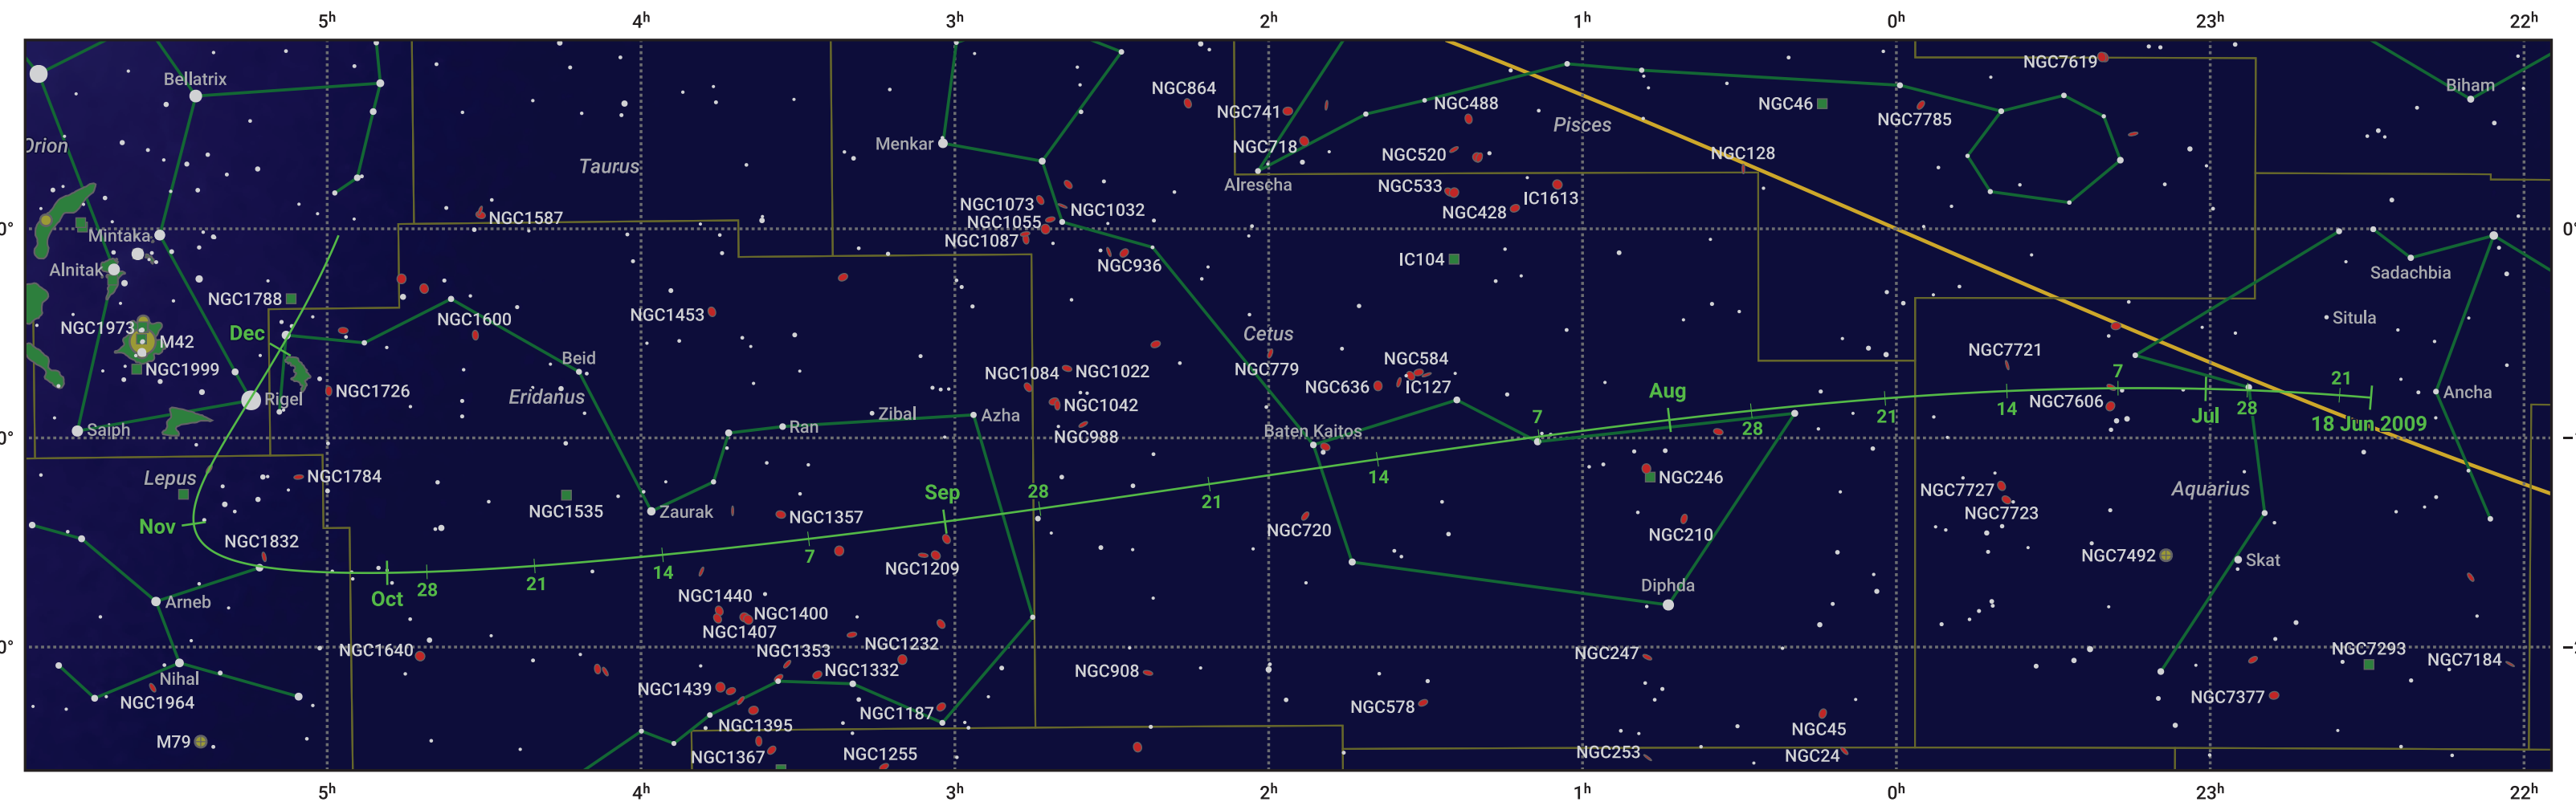

# The path of 217P/LINEAR starting on 18 Jun 2009

© Dominic Ford 2011–2024. Date markers placed at midnight UTC. Downloaded from <https://in-the-sky.org>

Magnitude scale: -6.0   • 5.0   • 4.0   • 3.0   • 2.0   • 1.0   • 0.0

— Ecliptic Plane

● Galaxy   
 ■ Bright nebula   
 ● Open cluster   
 ● Globular cluster

Date	Mag
2009 Jul 1	11.7
2009 Jul 8	11.4
2009 Jul 28	10.3
2009 Aug 22	9.3
2009 Sep 1	9.1
2009 Nov 1	9.6
2009 Nov 22	10.3