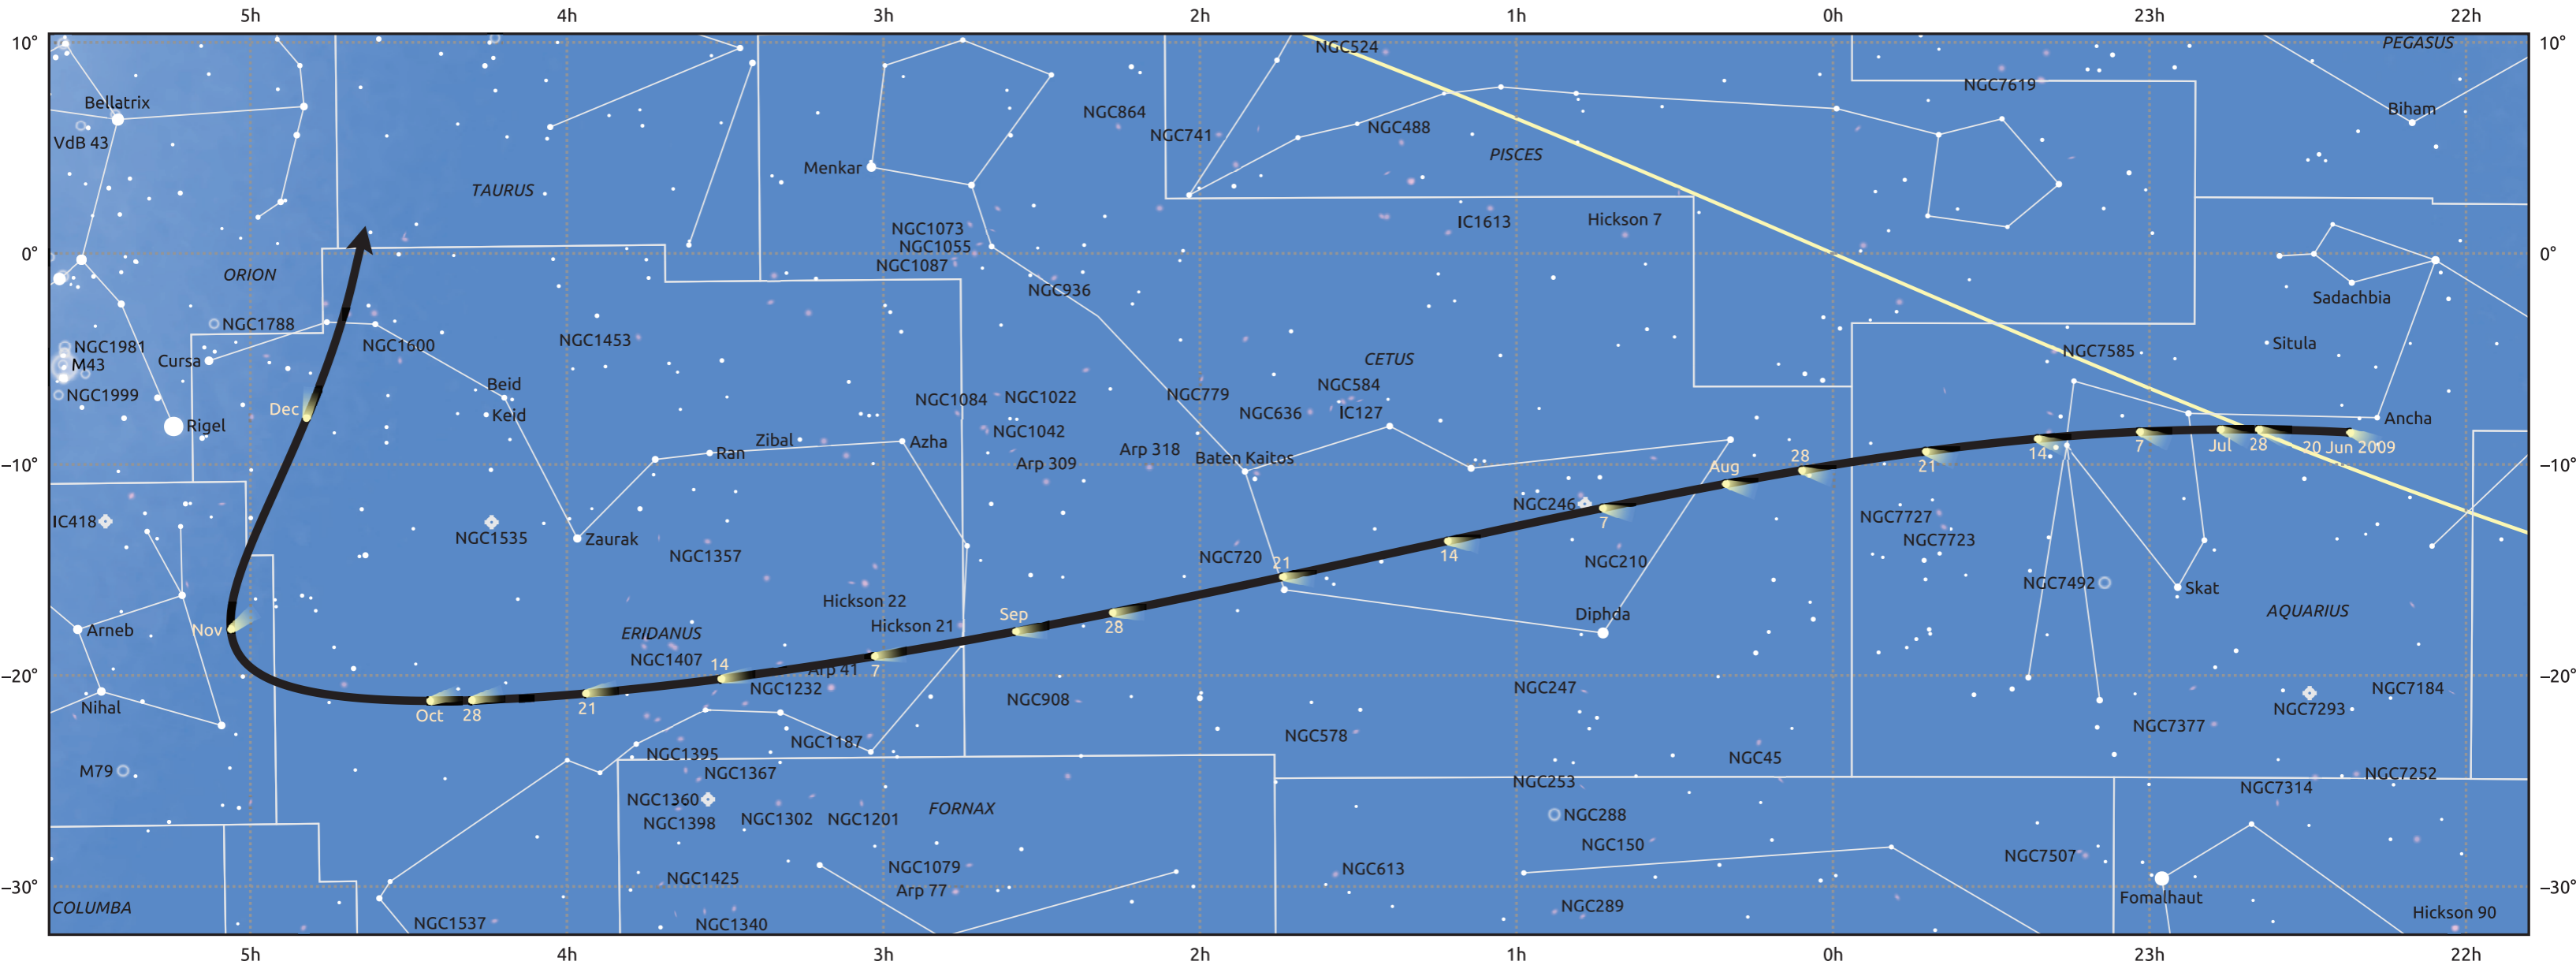

The path of 217P/LINEAR starting on 20 Jun 2009

© Dominic Ford 2011–2025. Date markers placed at midnight UTC. Downloaded from <https://in-the-sky.org>

Magnitude scale: ● 6.0 ● 5.0 ● 4.0 ● 3.0 ● 2.0 ● 1.0 ● 0.0

— Ecliptic Plane

Galaxy Bright nebula Open cluster Globular cluster Planetary nebula

Date	Mag
2009 Jul 1	11.8
2009 Jul 9	11.4
2009 Jul 28	10.3
2009 Aug 19	9.3
2009 Sep 1	8.9
2009 Nov 1	9.4
2009 Nov 27	10.3