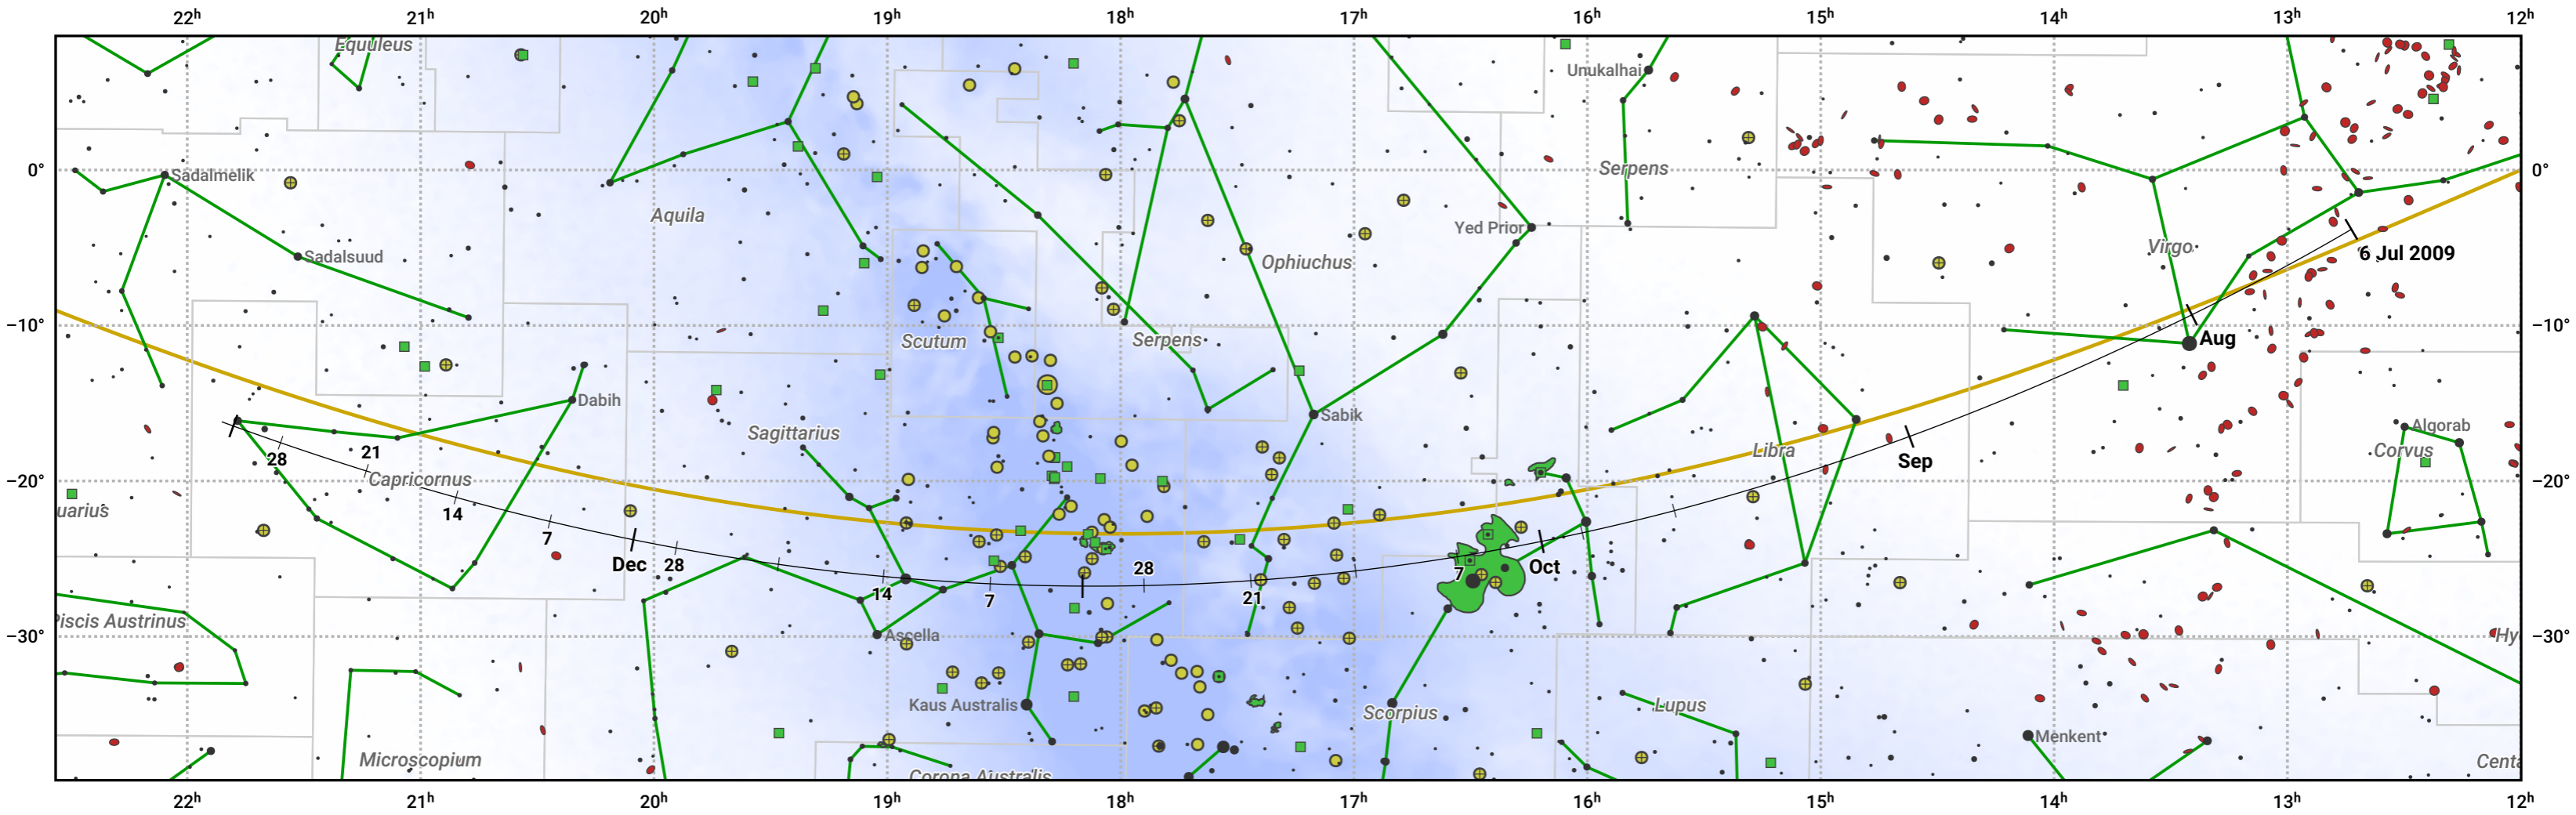

The path of 88P/Howell starting on 6 Jul 2009

© Dominic Ford 2011–2024. Date markers placed at midnight UTC. Downloaded from <https://in-the-sky.org>

Magnitude scale: • 6.0 • 5.0 • 4.0 • 3.0 • 2.0 • 1.0

— Ecliptic Plane

Galaxy Bright nebula Open cluster Globular cluster