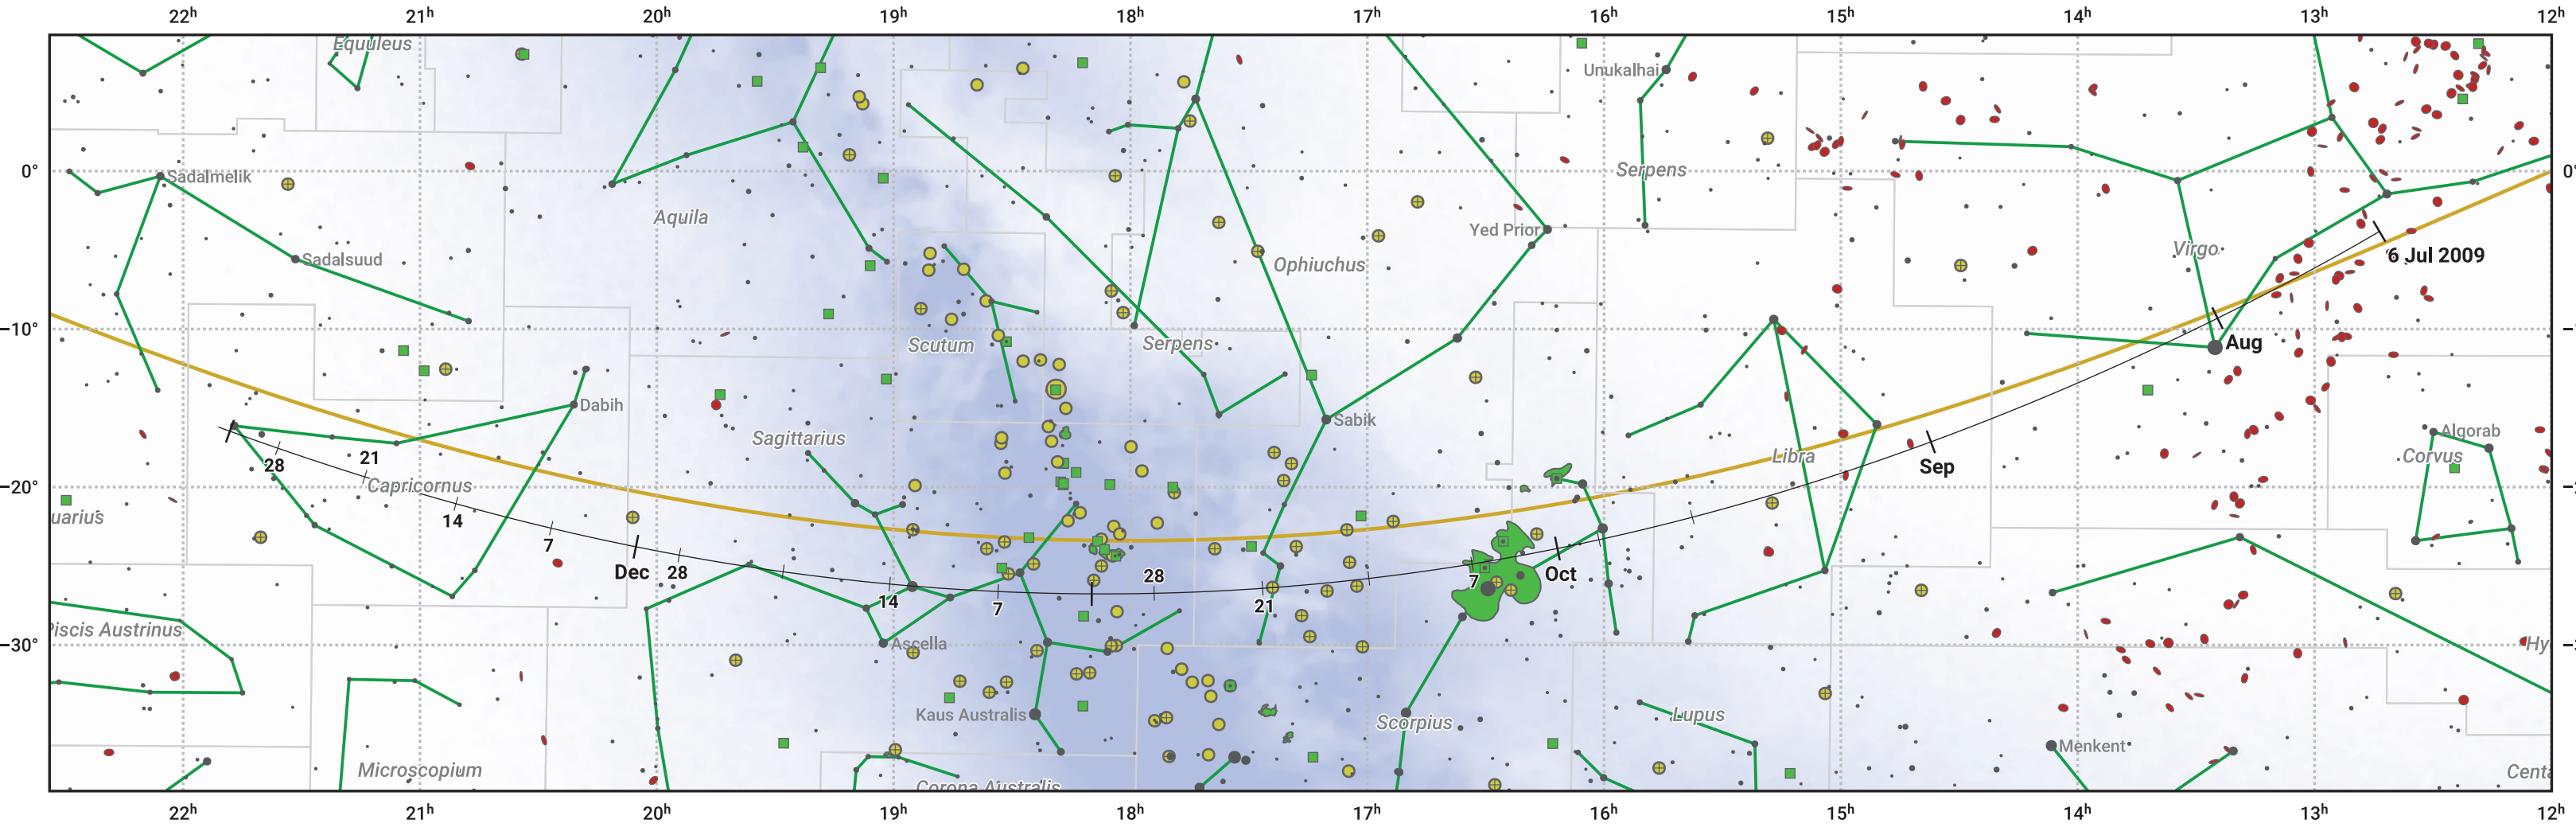

The path of 88P/Howell starting on 6 Jul 2009

© Dominic Ford 2011–2024. Date markers placed at midnight UTC. Downloaded from <https://in-the-sky.org>

Magnitude scale: • 6.0 • 5.0 • 4.0 • 3.0 • 2.0 • 1.0

— Ecliptic Plane

Galaxy Bright nebula Open cluster Globular cluster

Date	Mag
2009 Aug 20	9.4
2009 Sep 1	9.2
2009 Nov 1	9.1
2009 Dec 20	10.4
2010 Jan 1	10.9