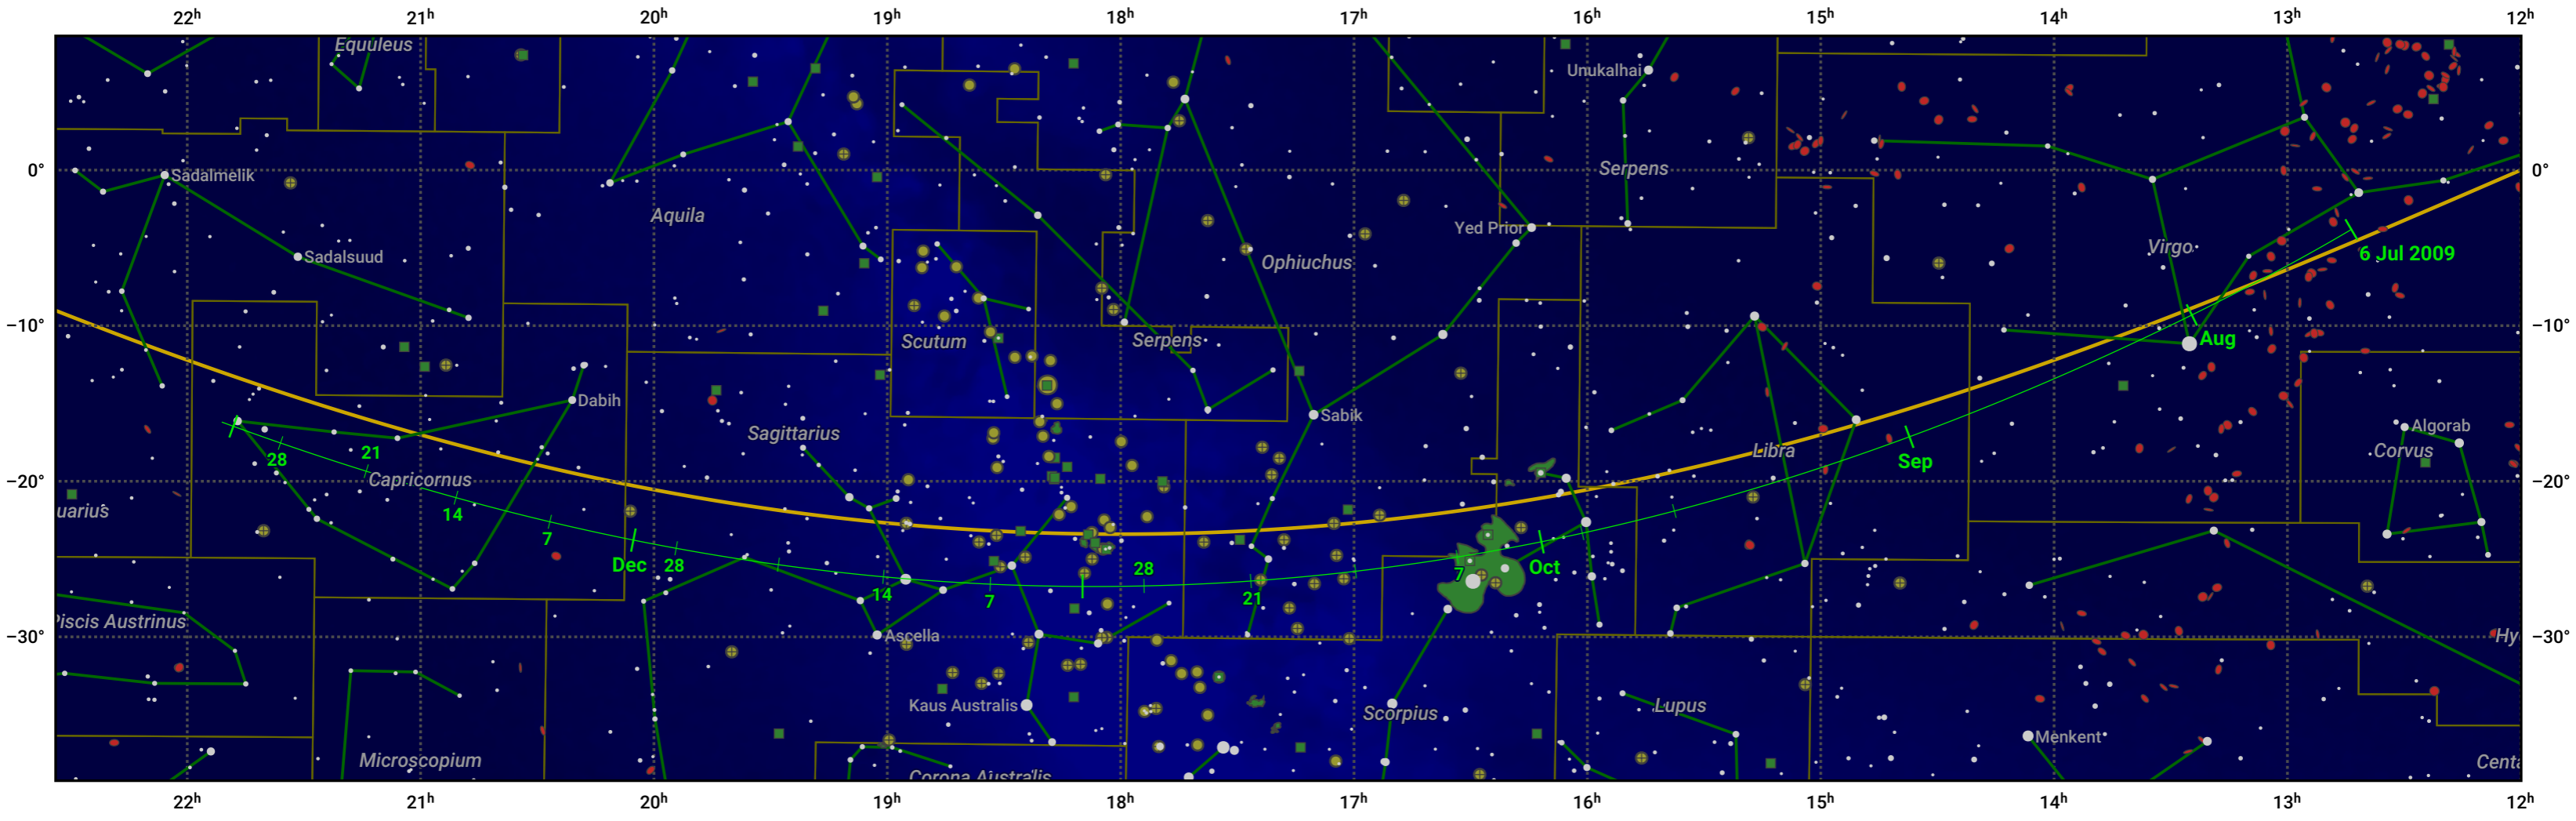

# The path of 88P/Howell starting on 6 Jul 2009

© Dominic Ford 2011–2024. Date markers placed at midnight UTC. Downloaded from <https://in-the-sky.org>

Magnitude scale: • 6.0 • 5.0 • 4.0 • 3.0 • 2.0 • 1.0

— Ecliptic Plane

- Galaxy
- Bright nebula
- Open cluster
- ⊕ Globular cluster

Date	Mag
2009 Aug 20	9.4
2009 Sep 1	9.2
2009 Nov 1	9.1
2009 Dec 20	10.4
2010 Jan 1	10.9