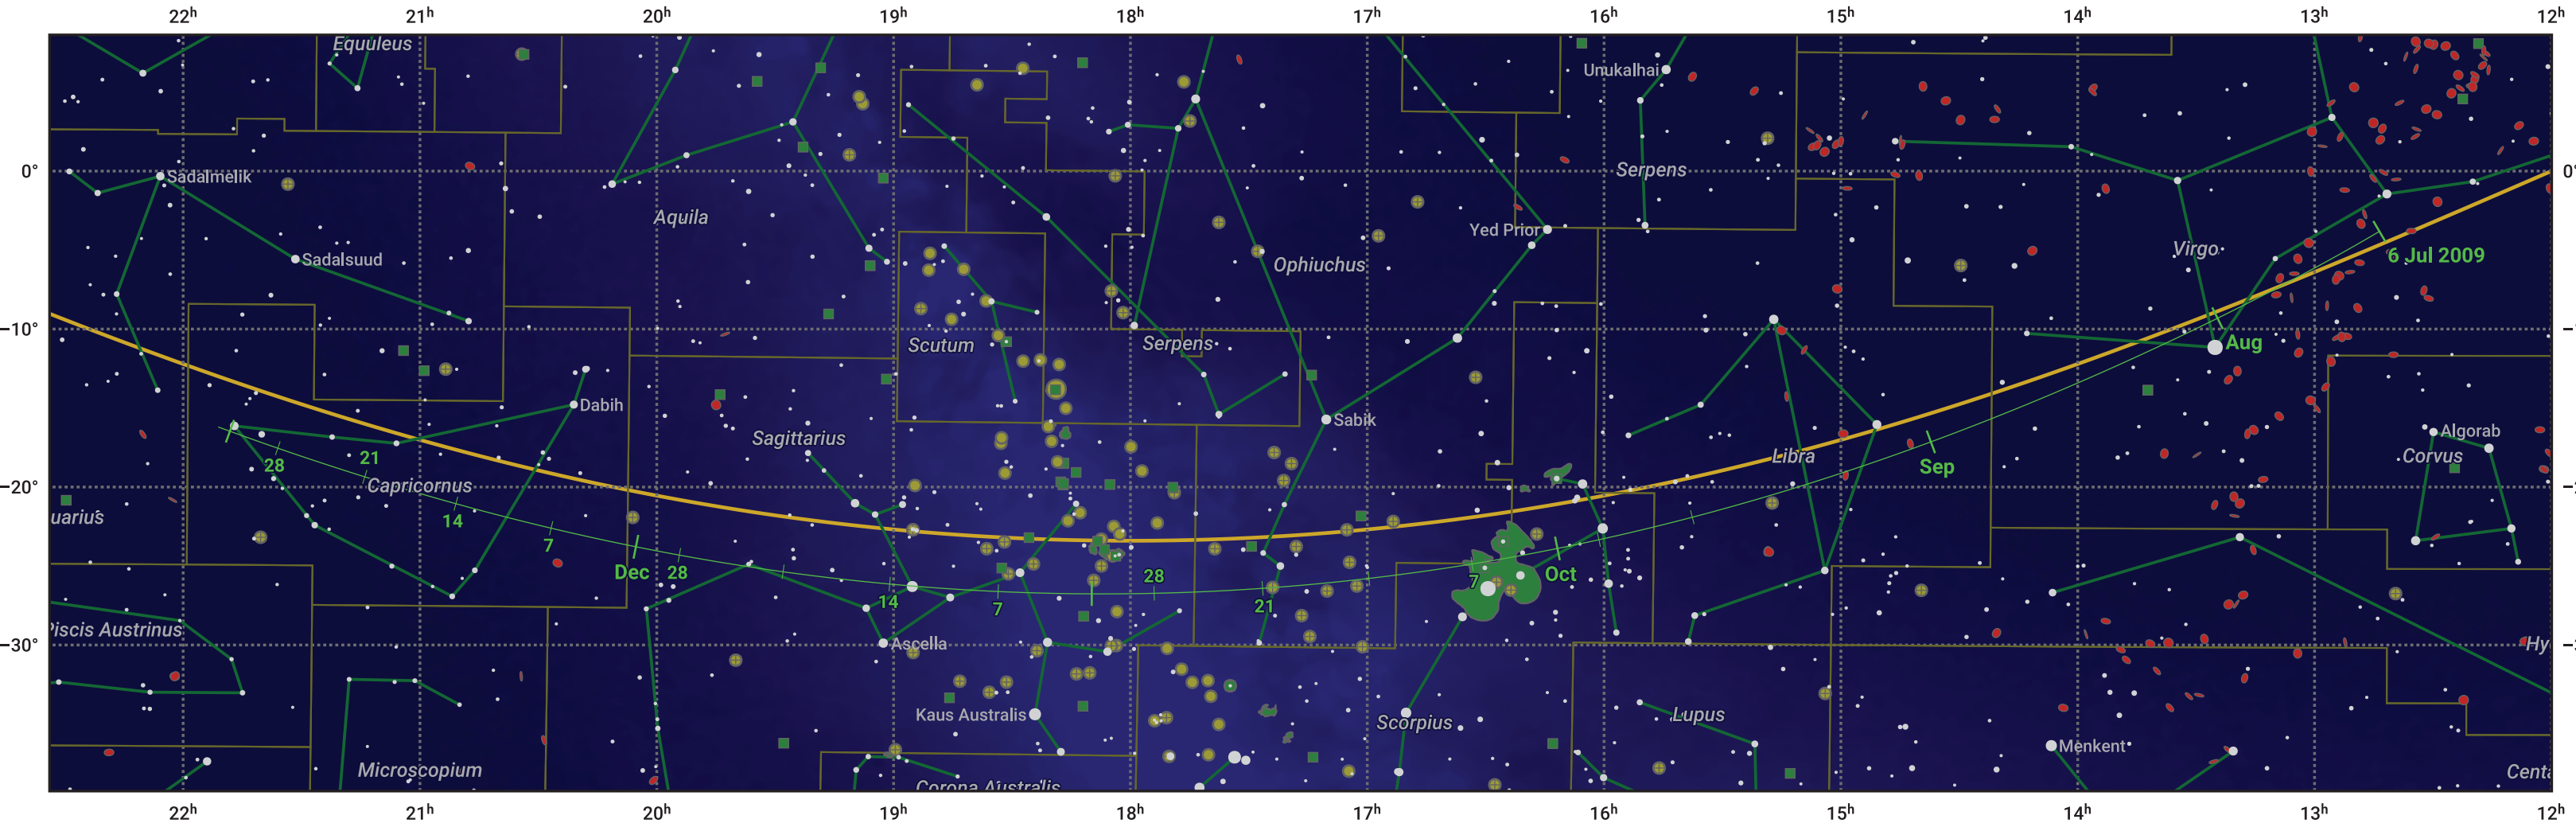

The path of 88P/Howell starting on 6 Jul 2009

© Dominic Ford 2011–2024. Date markers placed at midnight UTC. Downloaded from <https://in-the-sky.org>

Magnitude scale: • 6.0 • 5.0 • 4.0 • 3.0 • 2.0 • 1.0

— Ecliptic Plane

- ◌ Galaxy
- ◻ Bright nebula
- ◉ Open cluster
- ◉ Globular cluster

Date	Mag
2009 Aug 20	9.4
2009 Sep 1	9.2
2009 Nov 1	9.1
2009 Dec 20	10.4
2010 Jan 1	10.9