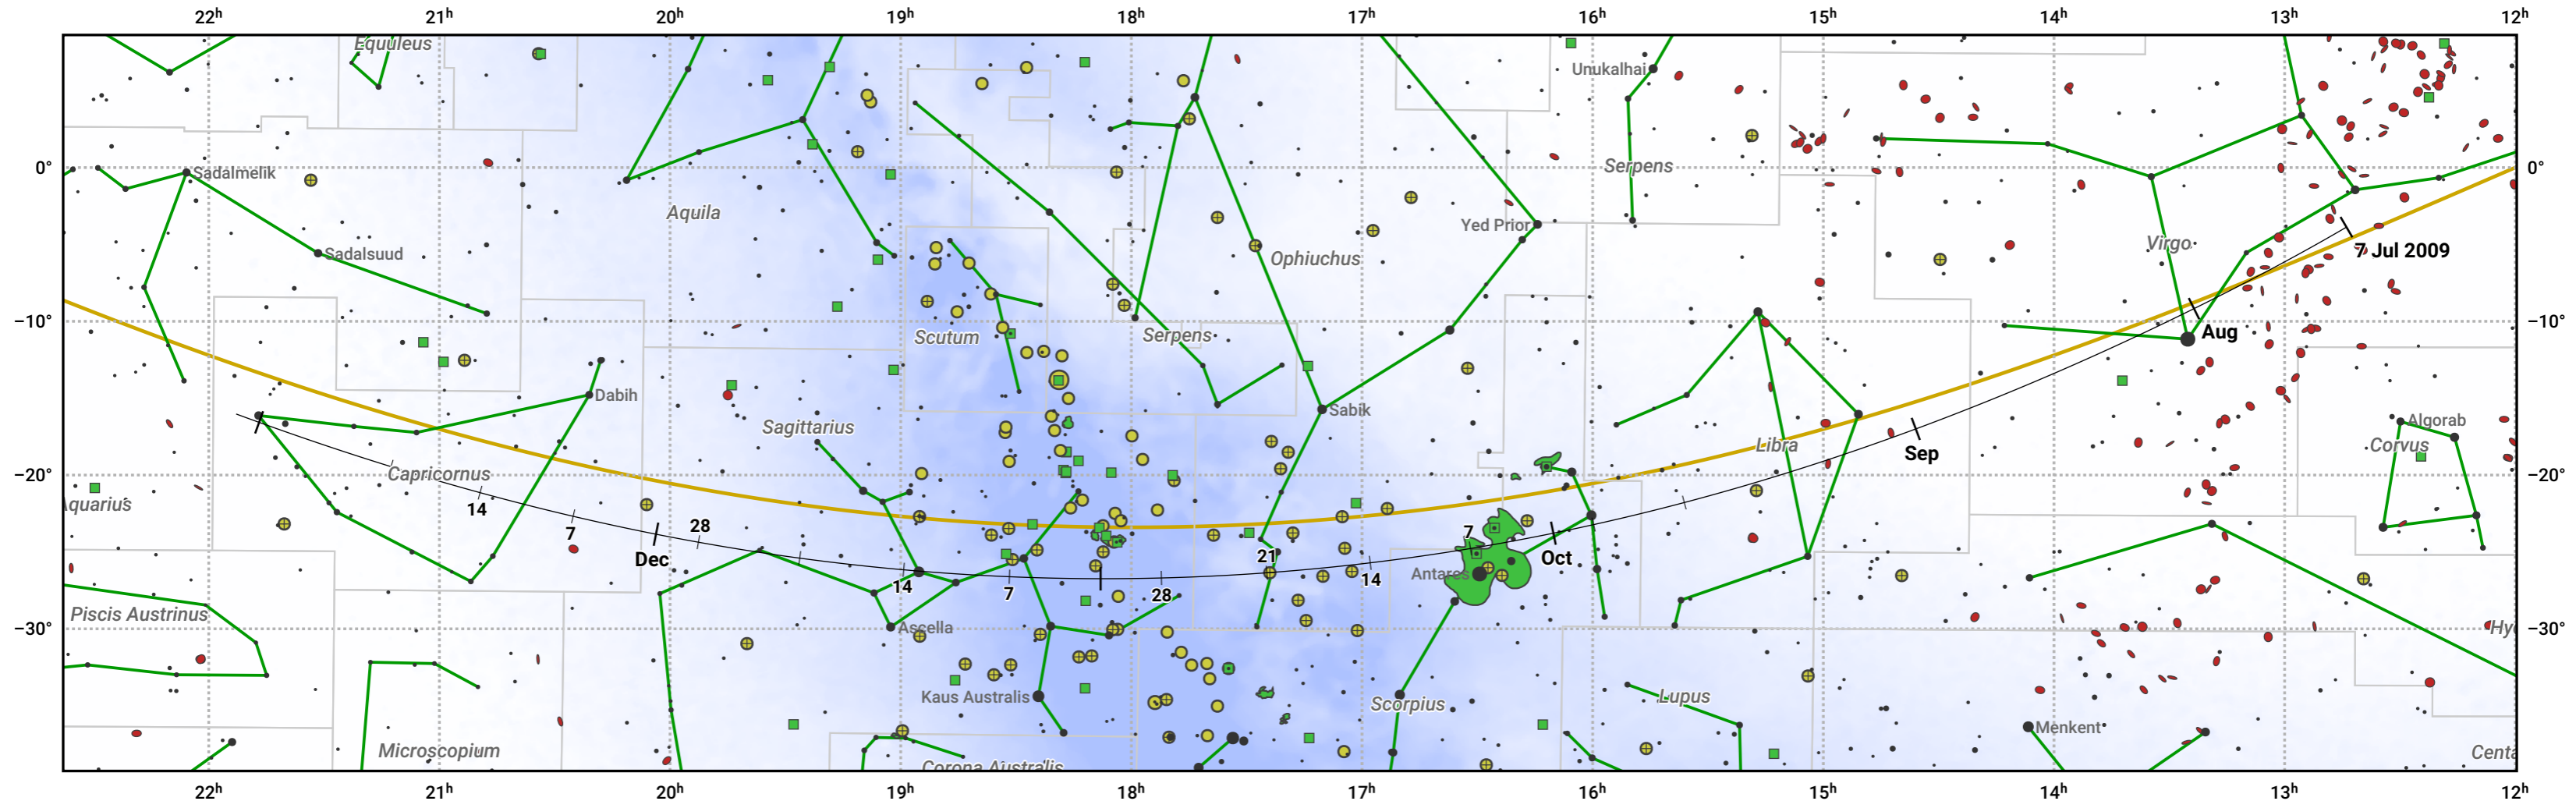

The path of 88P/Howell starting on 7 Jul 2009

© Dominic Ford 2011–2024. Date markers placed at midnight UTC. Downloaded from <https://in-the-sky.org>

Magnitude scale: • 6.0 • 5.0 • 4.0 • 3.0 • 2.0 • 1.0

— Ecliptic Plane

Galaxy Bright nebula Open cluster Globular cluster

Date	Mag
2009 Aug 22	9.4
2009 Sep 1	9.2
2009 Nov 1	9.1
2009 Dec 20	10.4
2010 Jan 1	10.9