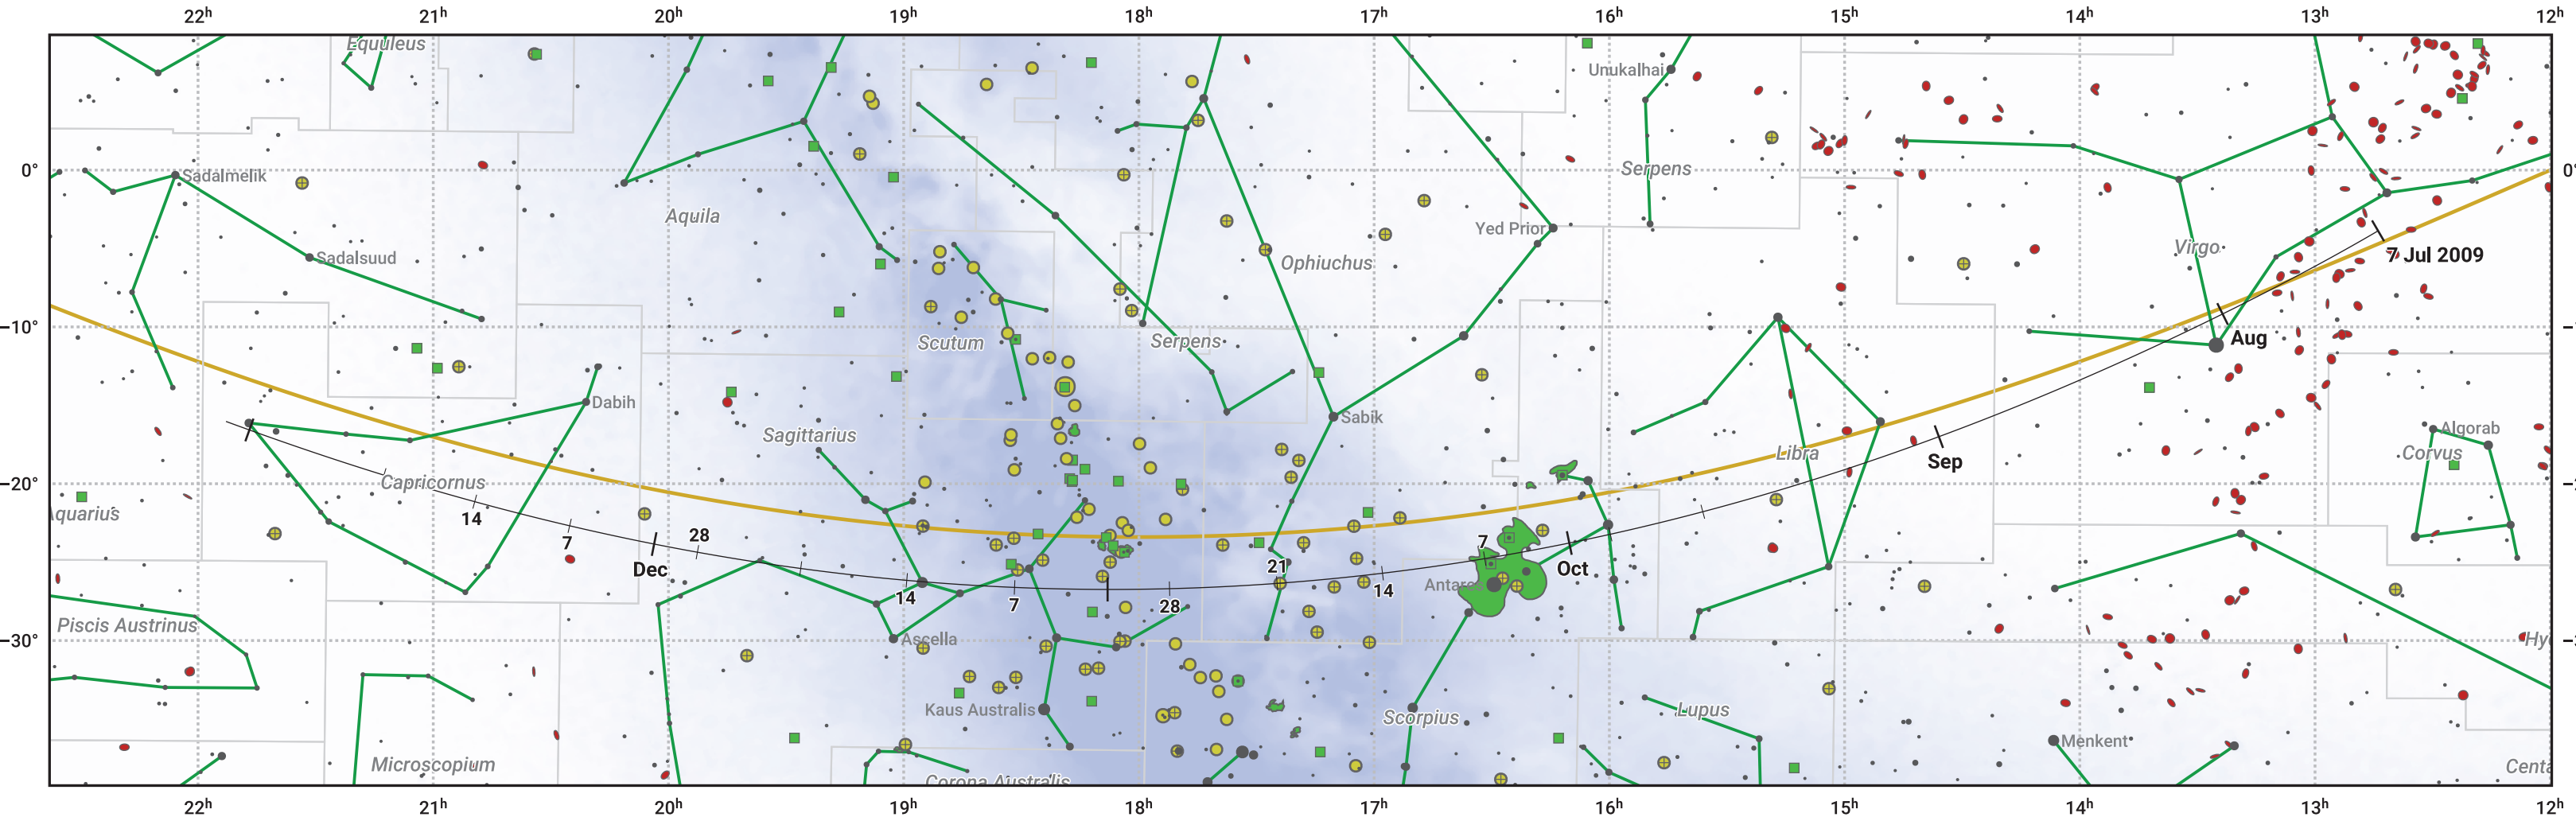

The path of 88P/Howell starting on 7 Jul 2009

© Dominic Ford 2011–2024. Date markers placed at midnight UTC. Downloaded from <https://in-the-sky.org>

Magnitude scale: ● 6.0 ● 5.0 ● 4.0 ● 3.0 ● 2.0 ● 1.0

— Ecliptic Plane

● Galaxy ■ Bright nebula ● Open cluster ⊕ Globular cluster

Date	Mag
2009 Aug 22	9.4
2009 Sep 1	9.2
2009 Nov 1	9.1
2009 Dec 20	10.4
2010 Jan 1	10.9