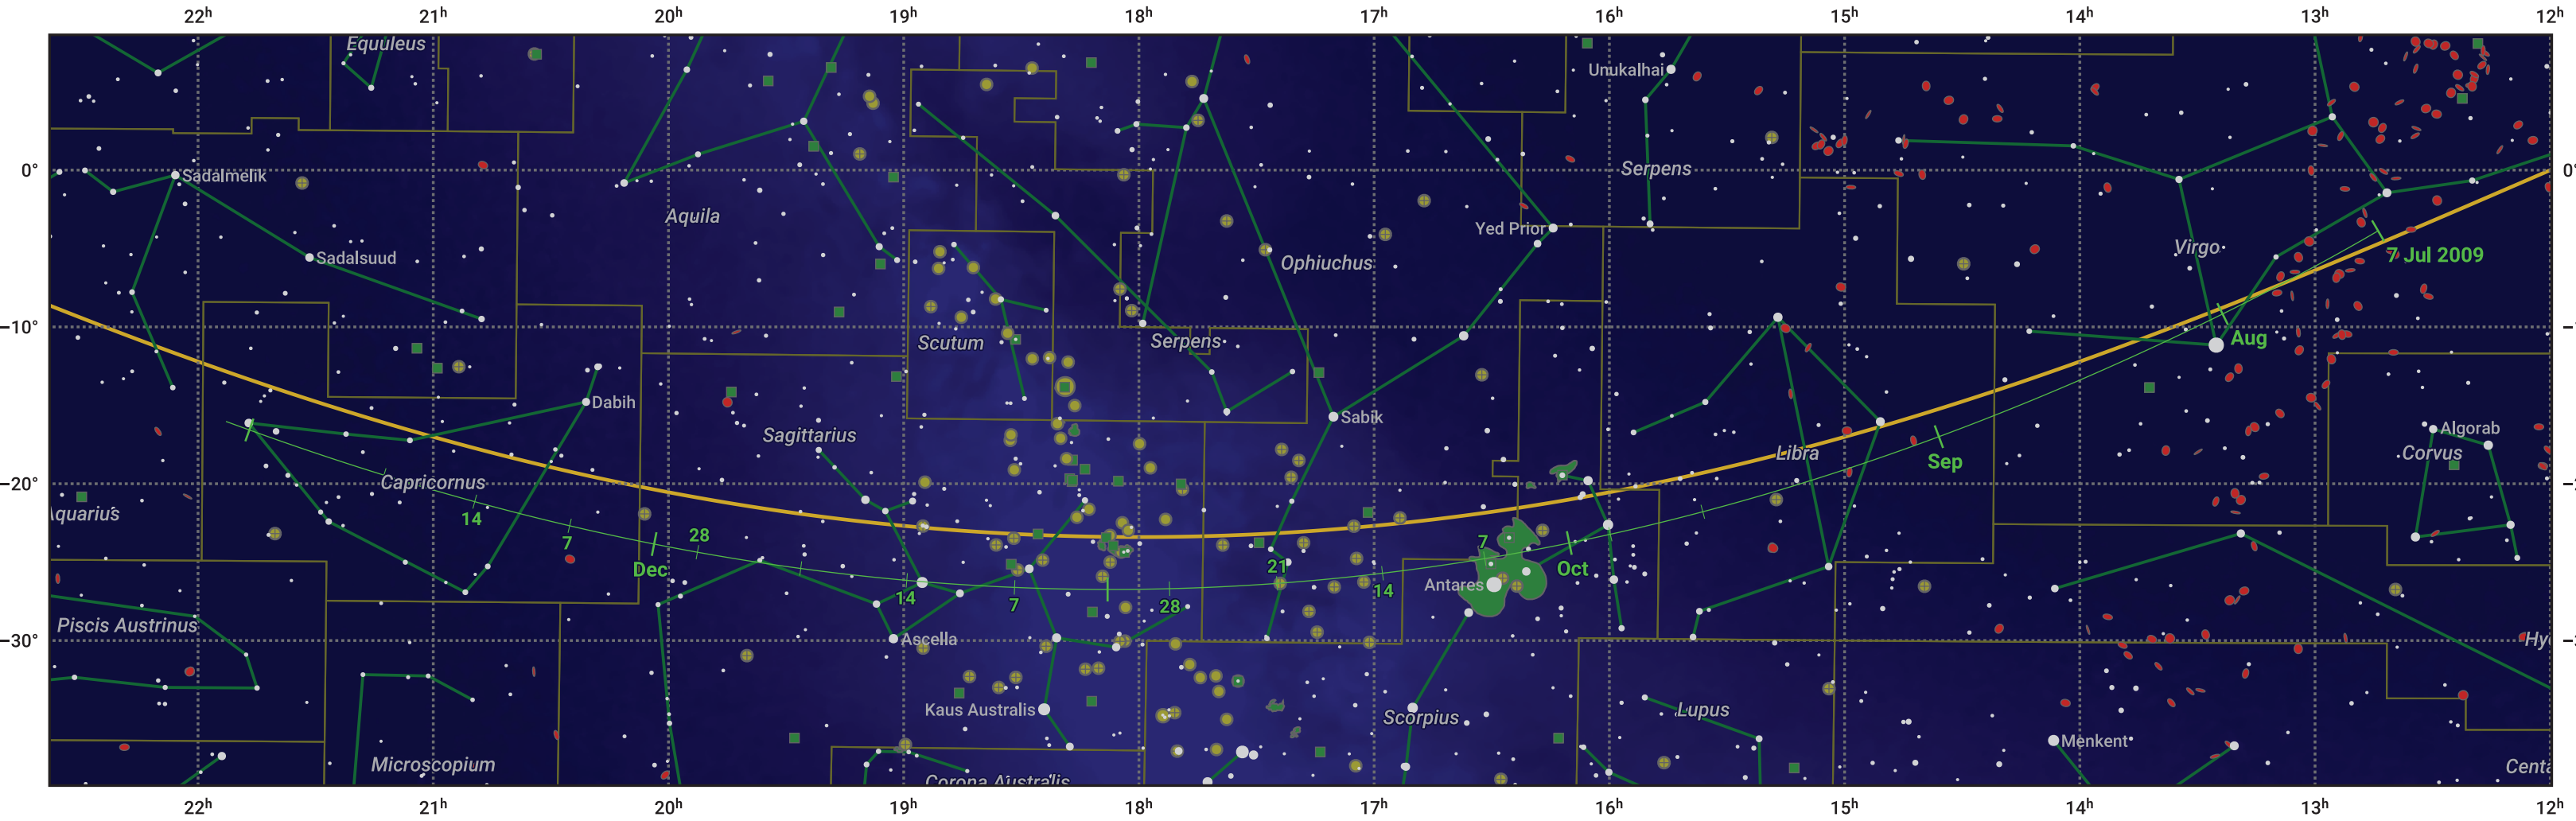

The path of 88P/Howell starting on 7 Jul 2009

© Dominic Ford 2011–2024. Date markers placed at midnight UTC. Downloaded from <https://in-the-sky.org>

Magnitude scale: ● 6.0 ● 5.0 ● 4.0 ● 3.0 ● 2.0 ● 1.0

— Ecliptic Plane

- Galaxy
- Bright nebula
- Open cluster
- Globular cluster

Date	Mag
2009 Aug 22	9.4
2009 Sep 1	9.2
2009 Nov 1	9.1
2009 Dec 20	10.4
2010 Jan 1	10.9