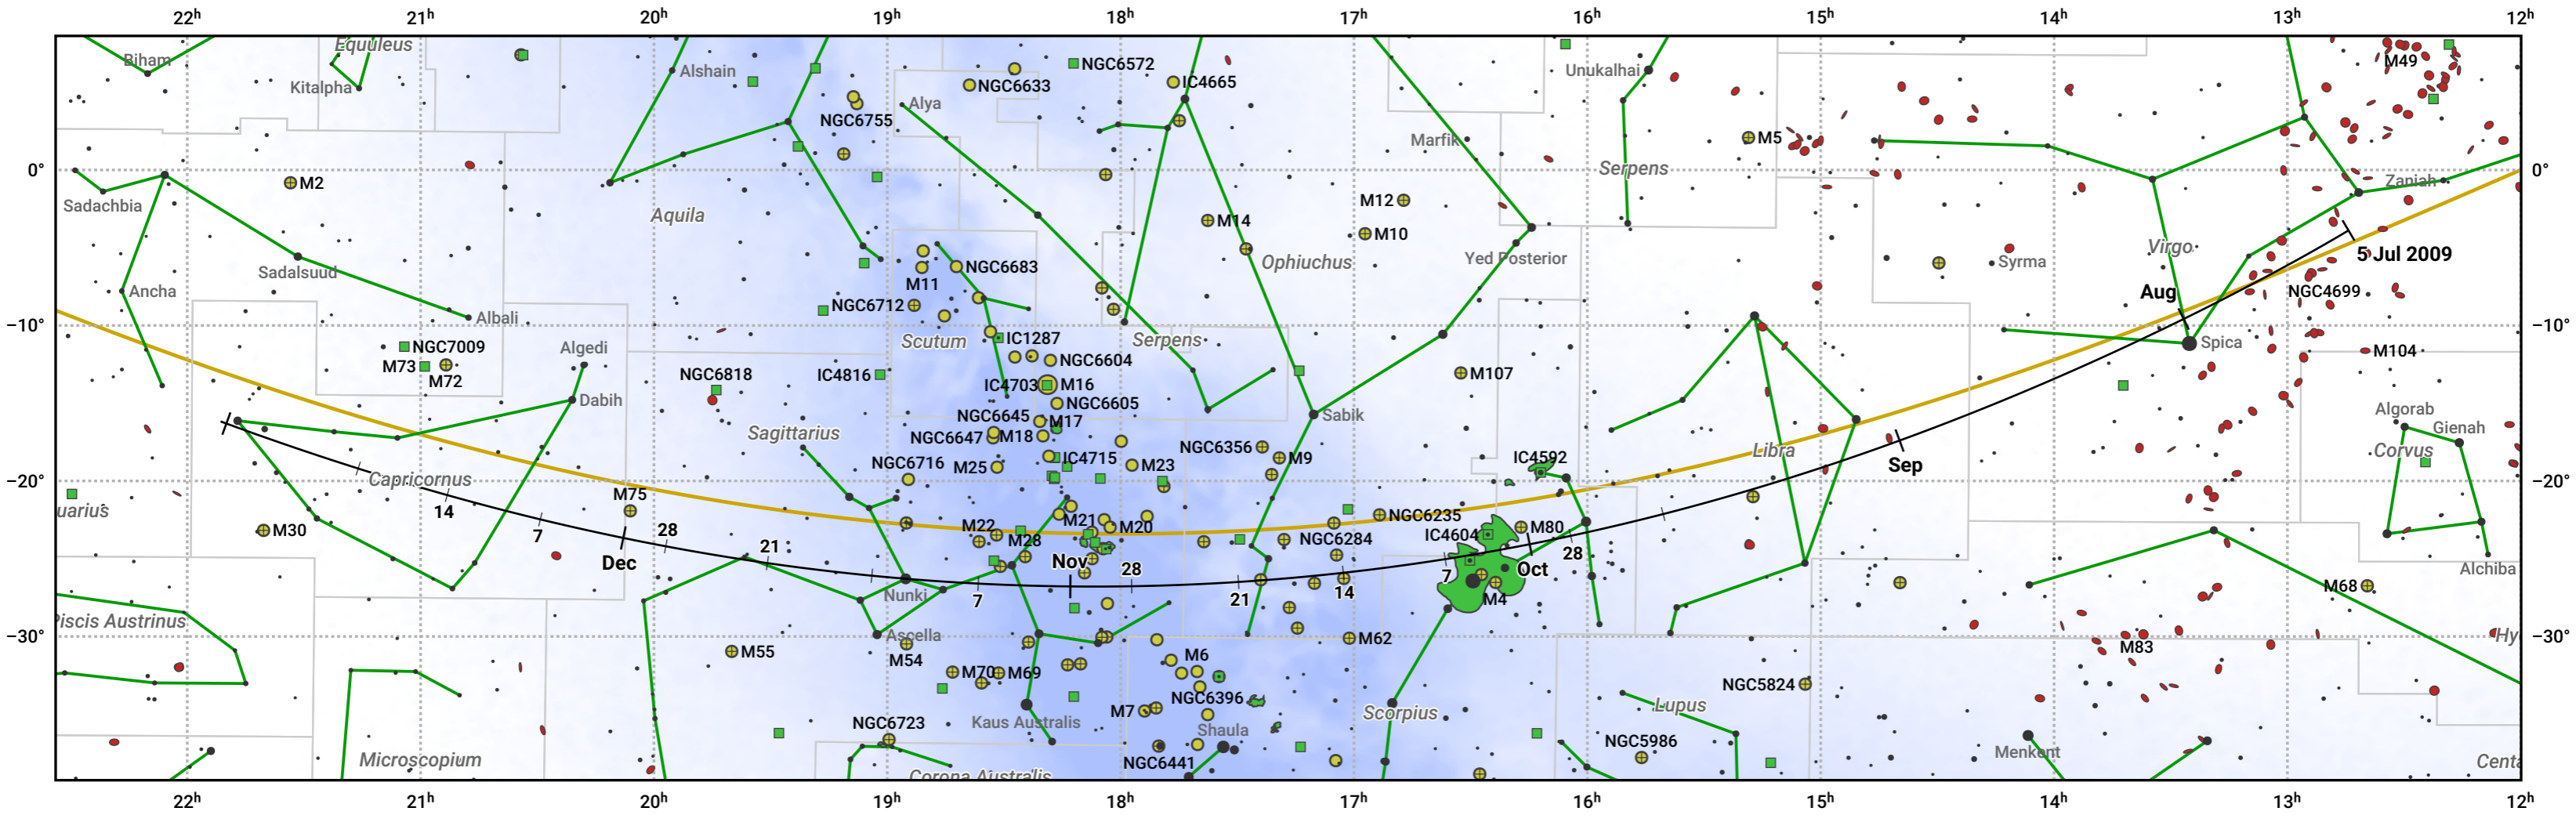

The path of 88P/Howell starting on 5 Jul 2009

© Dominic Ford 2011–2024. Date markers placed at midnight UTC. Downloaded from <https://in-the-sky.org>

Magnitude scale: • 6.0 • 5.0 • 4.0 • 3.0 • 2.0 • 1.0

— Ecliptic Plane

- Galaxy
- Bright nebula
- Open cluster
- ⊕ Globular cluster