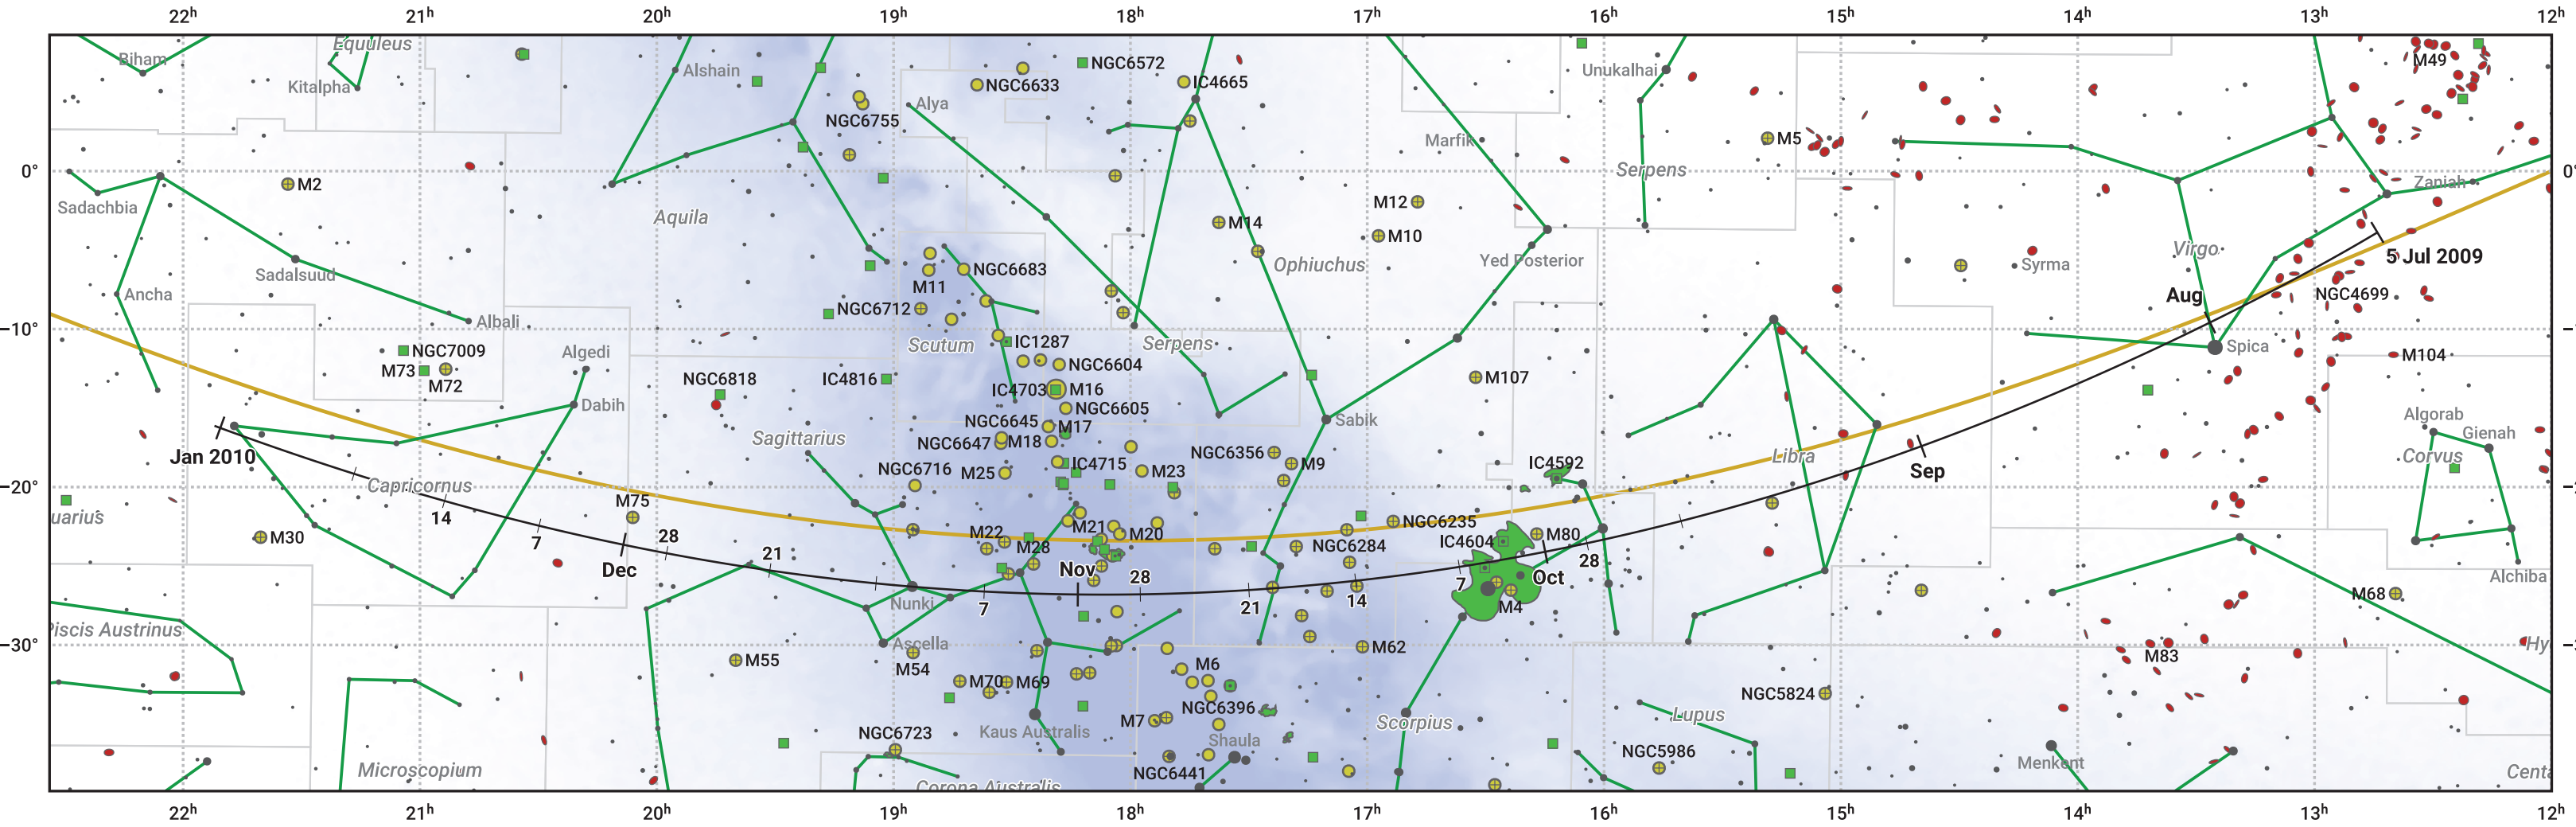

The path of 88P/Howell starting on 5 Jul 2009

© Dominic Ford 2011–2024. Date markers placed at midnight UTC. Downloaded from <https://in-the-sky.org>

Magnitude scale: ● 6.0 ● 5.0 ● 4.0 ● 3.0 ● 2.0 ● 1.0

— Ecliptic Plane

● Galaxy ● Bright nebula ● Open cluster ● Globular cluster

Date	Mag
2009 Aug 20	9.4
2009 Sep 1	9.1
2009 Nov 1	9.1
2009 Dec 17	10.4
2010 Jan 1	10.9