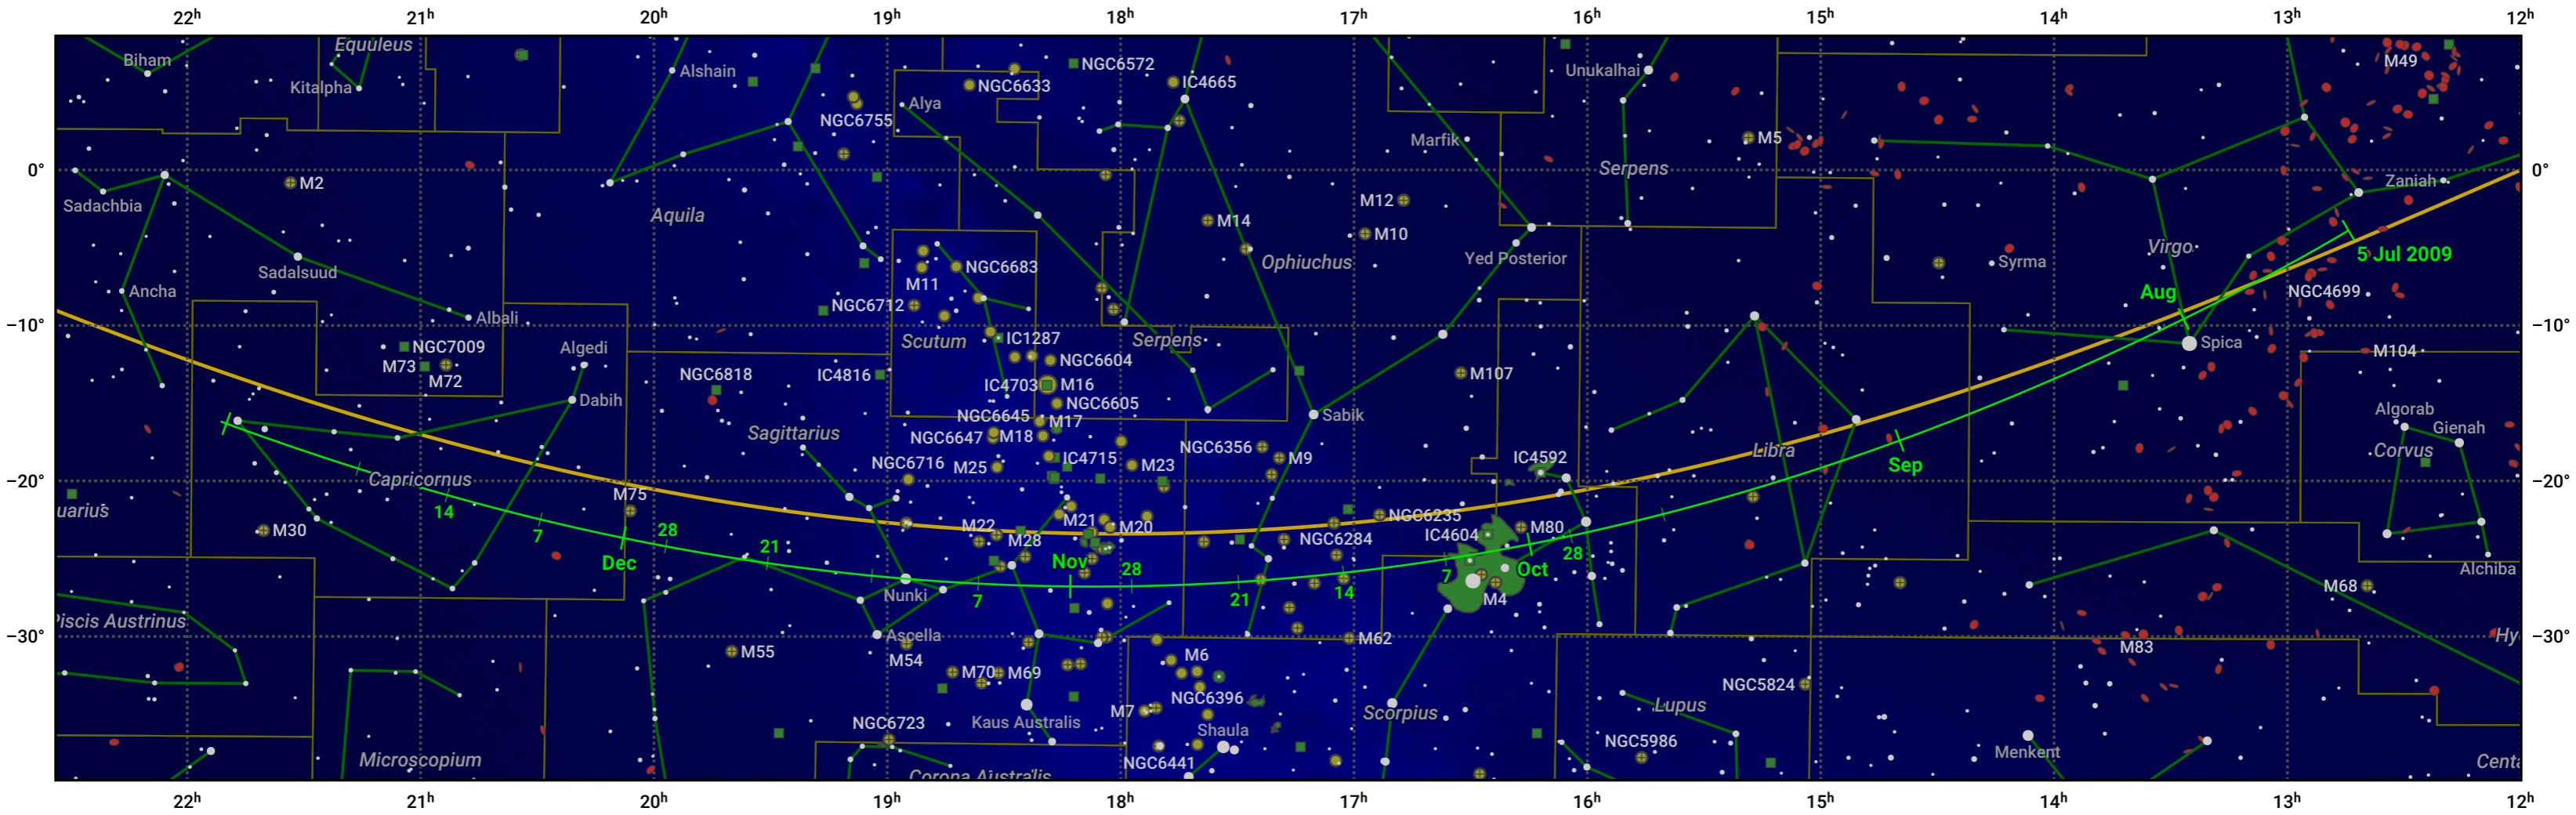

The path of 88P/Howell starting on 5 Jul 2009

© Dominic Ford 2011–2024. Date markers placed at midnight UTC. Downloaded from <https://in-the-sky.org>

Magnitude scale: • 6.0 • 5.0 • 4.0 • 3.0 • 2.0 • 1.0

— Ecliptic Plane

- Galaxy
- Bright nebula
- Open cluster
- ⊕ Globular cluster

Date	Mag
2009 Aug 20	9.4
2009 Sep 1	9.2
2009 Nov 1	9.1
2009 Dec 18	10.4
2010 Jan 1	10.9