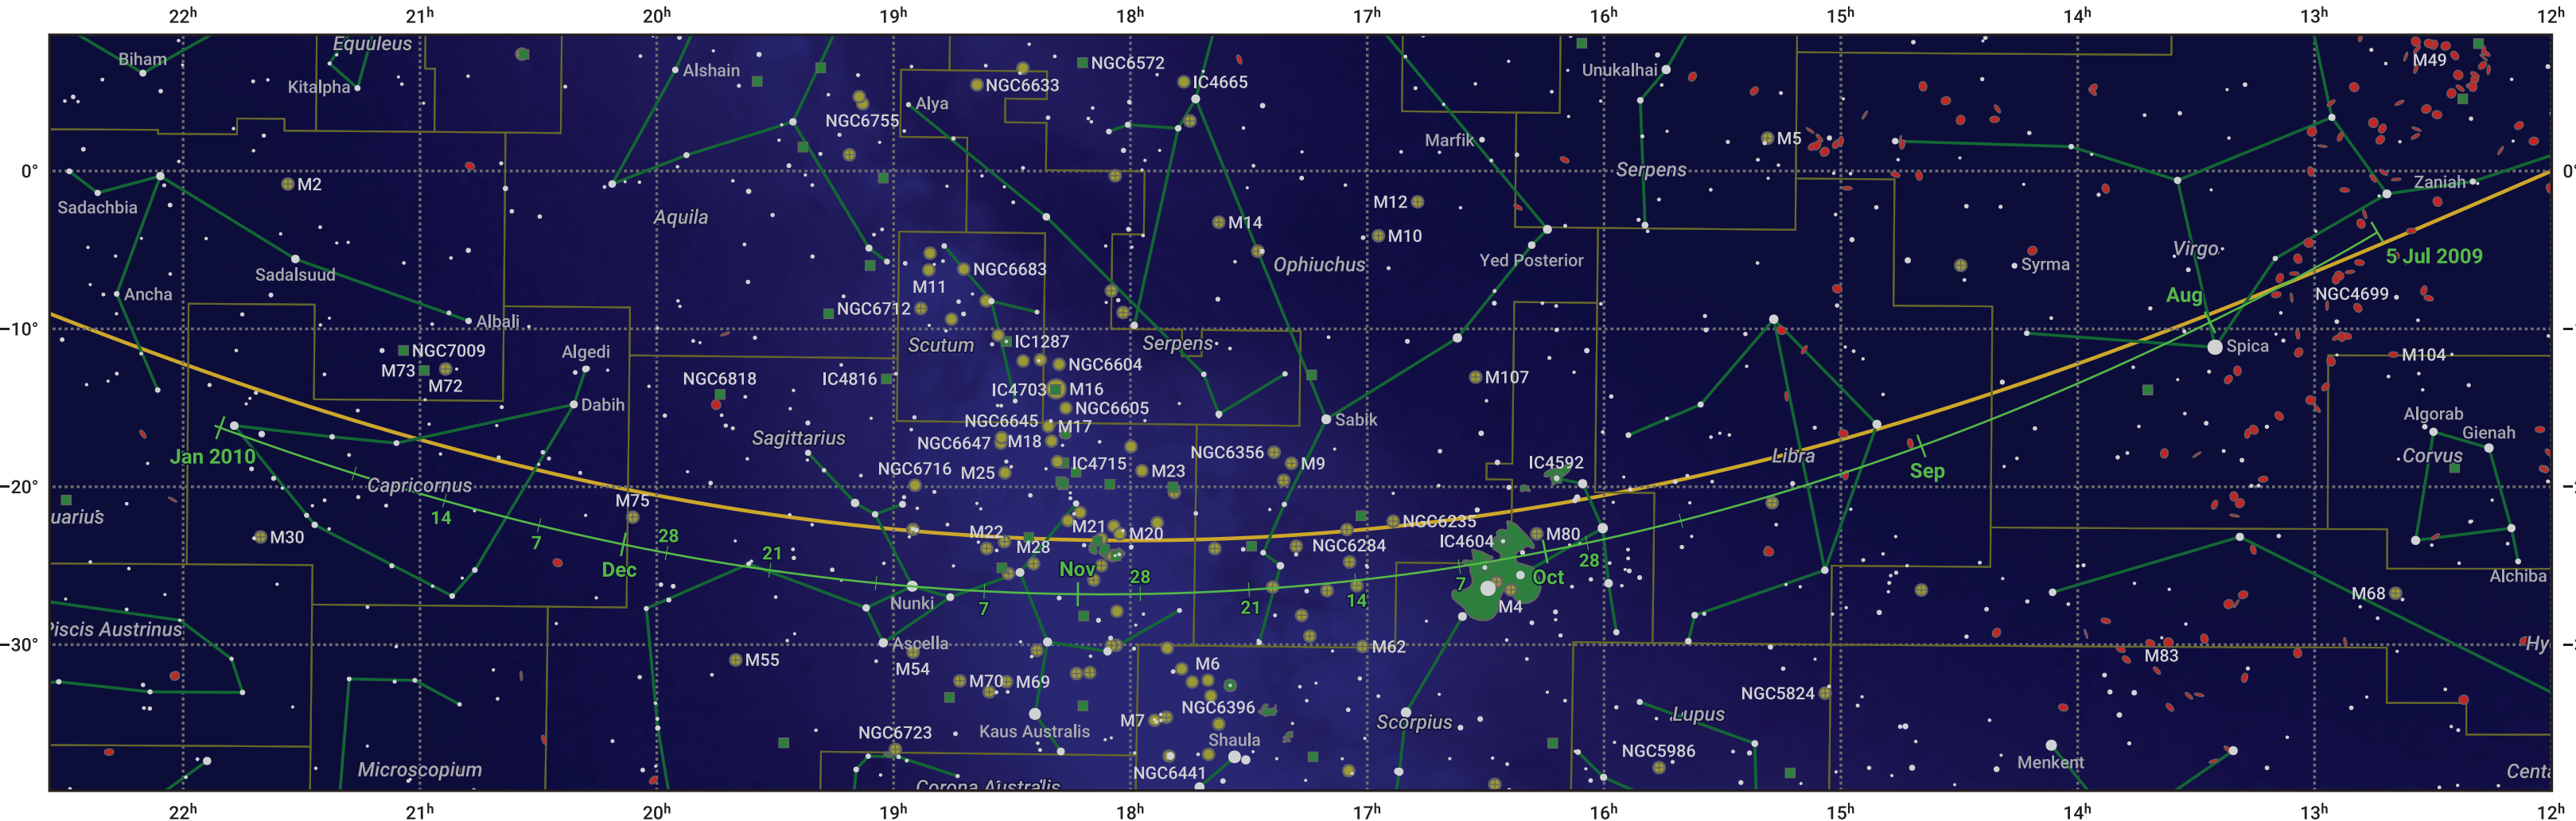

The path of 88P/Howell starting on 5 Jul 2009

© Dominic Ford 2011–2024. Date markers placed at midnight UTC. Downloaded from <https://in-the-sky.org>

Magnitude scale: ● 6.0 ● 5.0 ● 4.0 ● 3.0 ● 2.0 ● 1.0

— Ecliptic Plane

- Galaxy
- Bright nebula
- Open cluster
- ⊕ Globular cluster

Date	Mag
2009 Aug 20	9.4
2009 Sep 1	9.1
2009 Nov 1	9.1
2009 Dec 17	10.4
2010 Jan 1	10.9