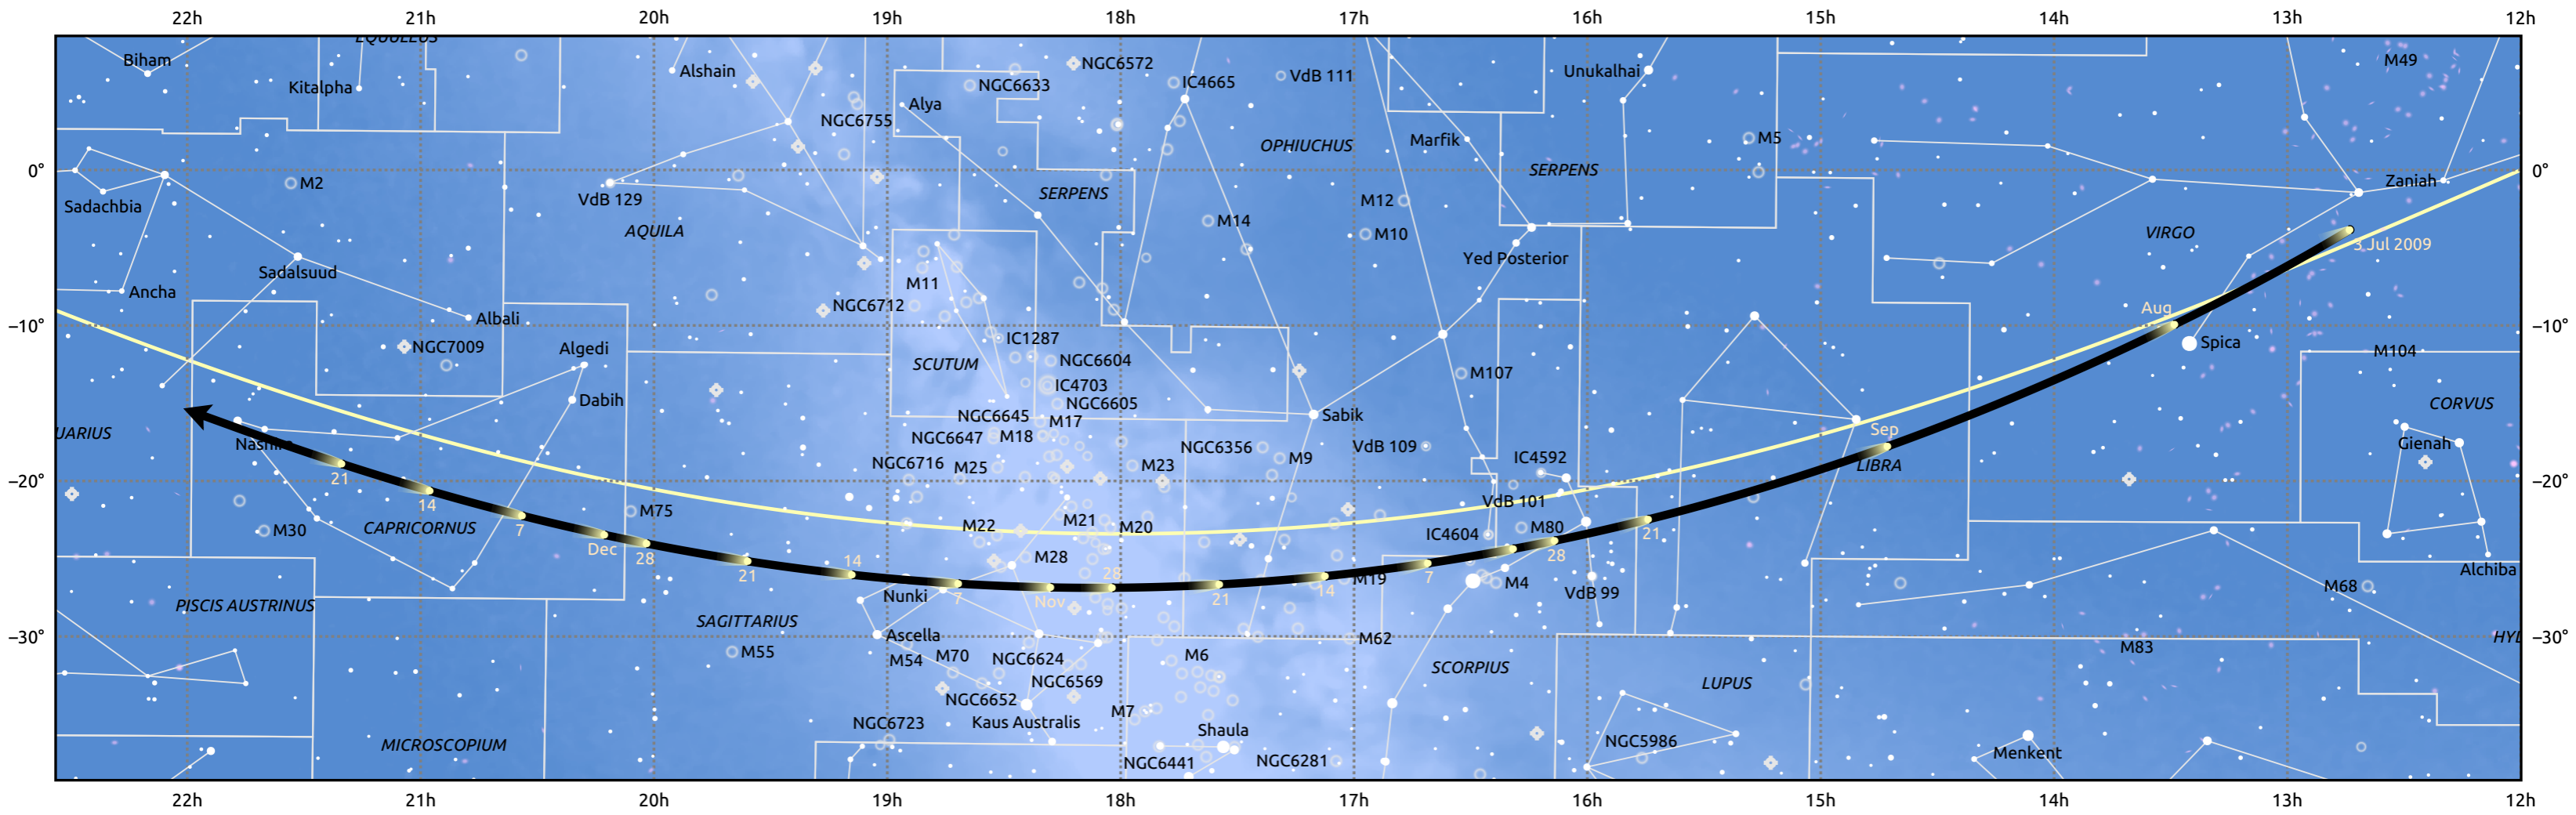

# The path of 88P/Howell starting on 3 Jul 2009

© Dominic Ford 2011–2025. Date markers placed at midnight UTC. Downloaded from <https://in-the-sky.org>

Magnitude scale: ● 6.0 ● 5.0 ● 4.0 ● 3.0 ● 2.0 ● 1.0

— Ecliptic Plane

Galaxy Bright nebula Open cluster Globular cluster Planetary nebula

Date	Mag
2009 Aug 18	9.3
2009 Sep 1	9.1
2009 Nov 1	9.1
2009 Dec 15	10.3